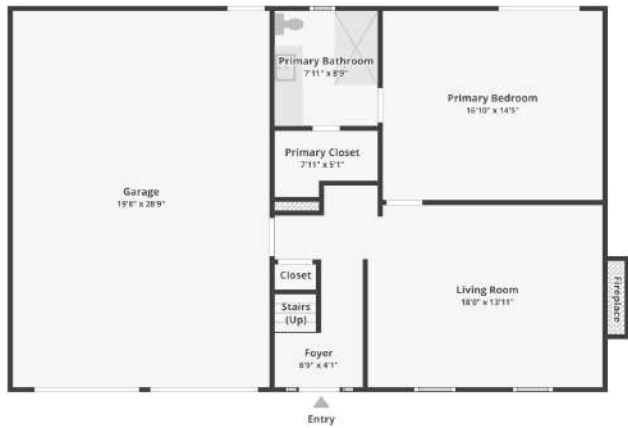

15738 Pipers View Dr, Webster, TX 77598

Floor 1

Floor plans/tour cannot be used for building or design purposes. Sizes and dimensions are approximate.

FLOOR 1

FLOOR 2