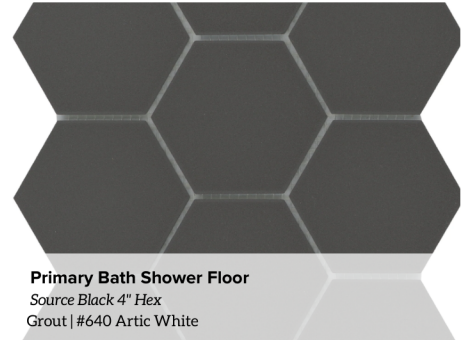

# Home Selections

622 E. 26th

**Entry, Kitchen, Living, Dining, Stairs**  
Regal Frontier | Bianco

**Kitchen Cabinets Color \***  
18" Milano Roundover - Midnight

**Kitchen Counter Tops \***  
Carrara Marmi

**Kitchen Backsplash**  
Catch Ice Glossy- 3 x 12 (Herringbone Layout)  
Grout | #640 Artic White

**Primary Bath Shower & Tub Surround + Niche, Secondary Bath Tub Surround**  
Catch Ice Glossy- 3 x 12 (Verticle Stack Lay)  
Grout | #640 Artic White

**Primary & Secondary Bath Cabinets**  
Milano 18 Roundover | Extra White

**Primary Bath Shower Floor**  
Source Black 4" Hex  
Grout | #640 Artic White

**Front Door \***  
Classic 3 Lite- 8' w/ Reeded Glass-Ebony Stain

**Powder, Primary, Secondary Bath & Utility Room Floor Tile**  
Visconde Silver-Matte 12 x 24  
Grout | #640 Artic White

**Primary & Secondary Bath Counter Tops**  
Snow White

**Origami White | Wall Color \***