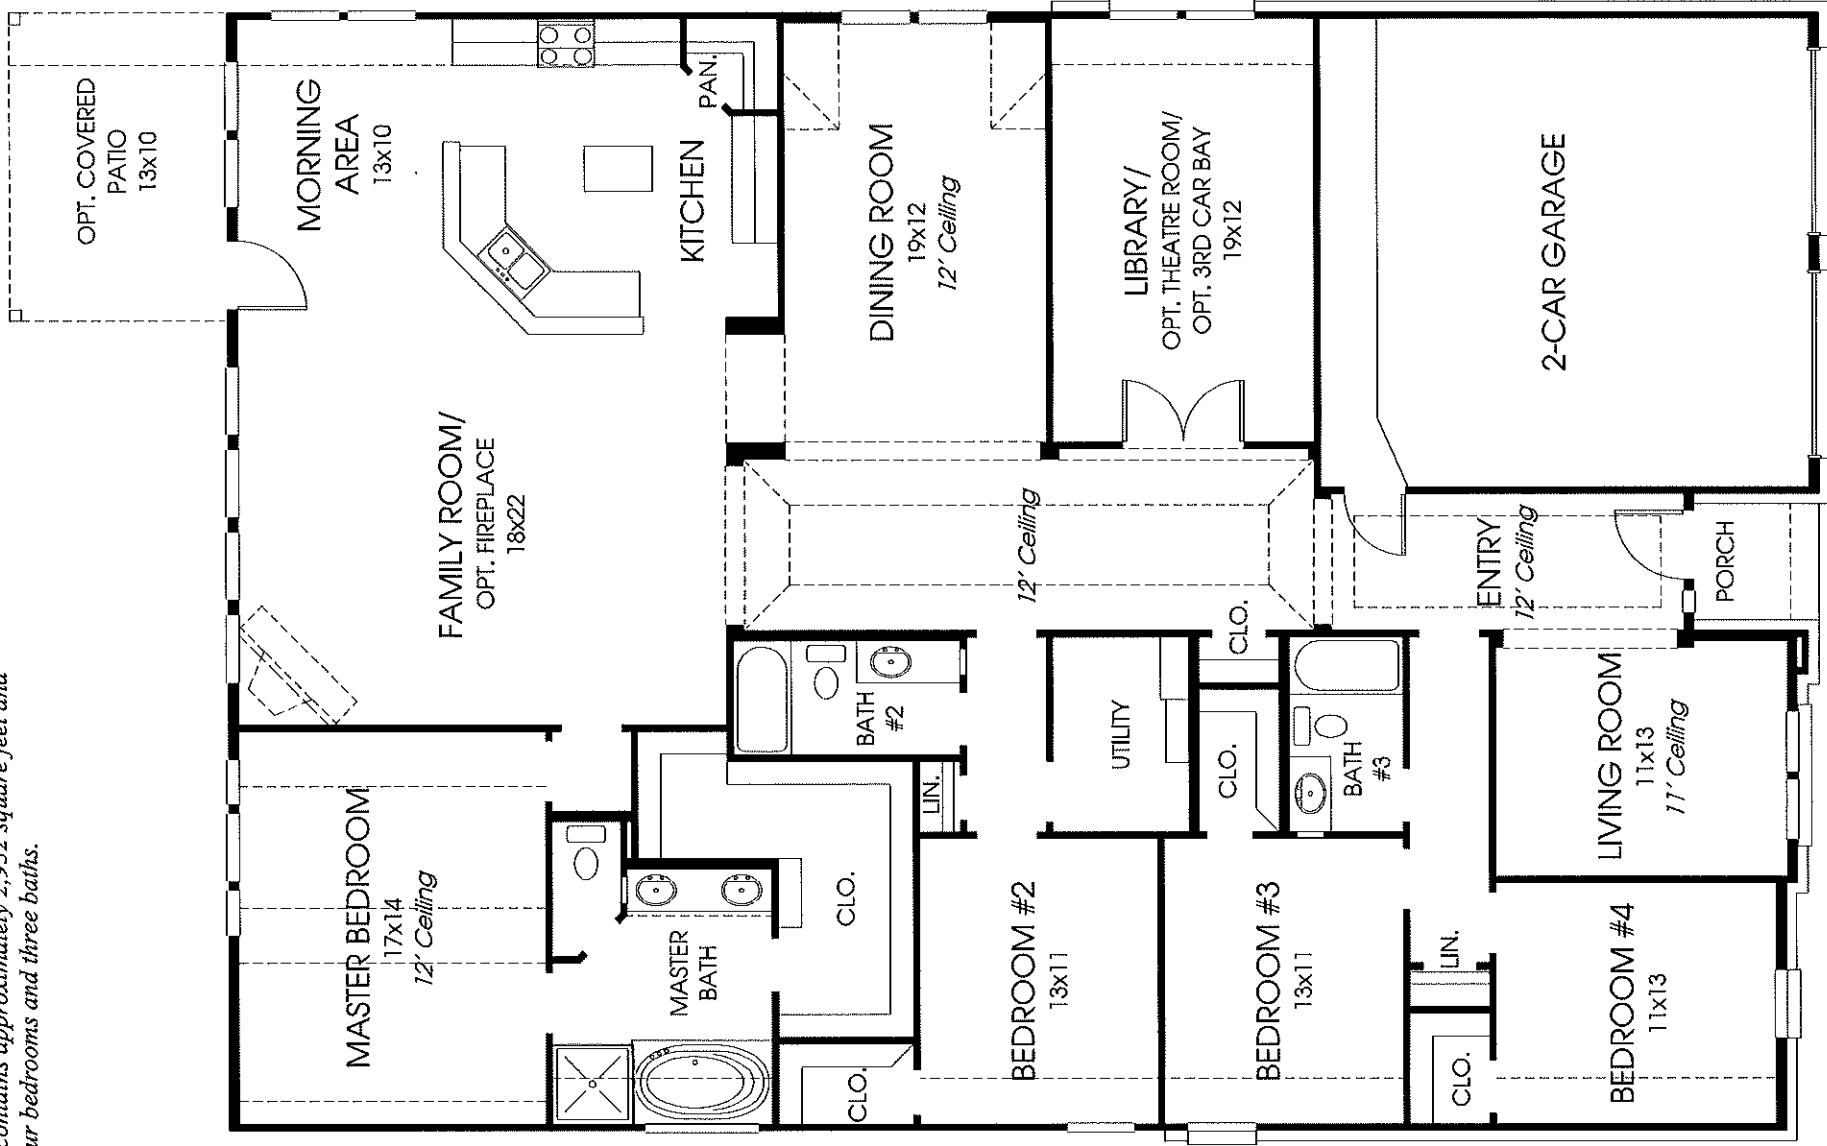

DESIGNS

Design 2952W

This home contains approximately 2,952 square feet and includes four bedrooms and three baths.

Note: Any options listed on this brochure are available at an additional cost.

Not included: inside keyed deadbolt locks, refrigerators, furnishings, drapery, plants, decorative items and all other personal property being used in model homes. Builder reserves the right to make changes in the plans and specifications, and to substitute material of similar quality. Room dimensions indicate approximate inside area measurements.
01/06/2014 - Perry Homes
(60' CL)