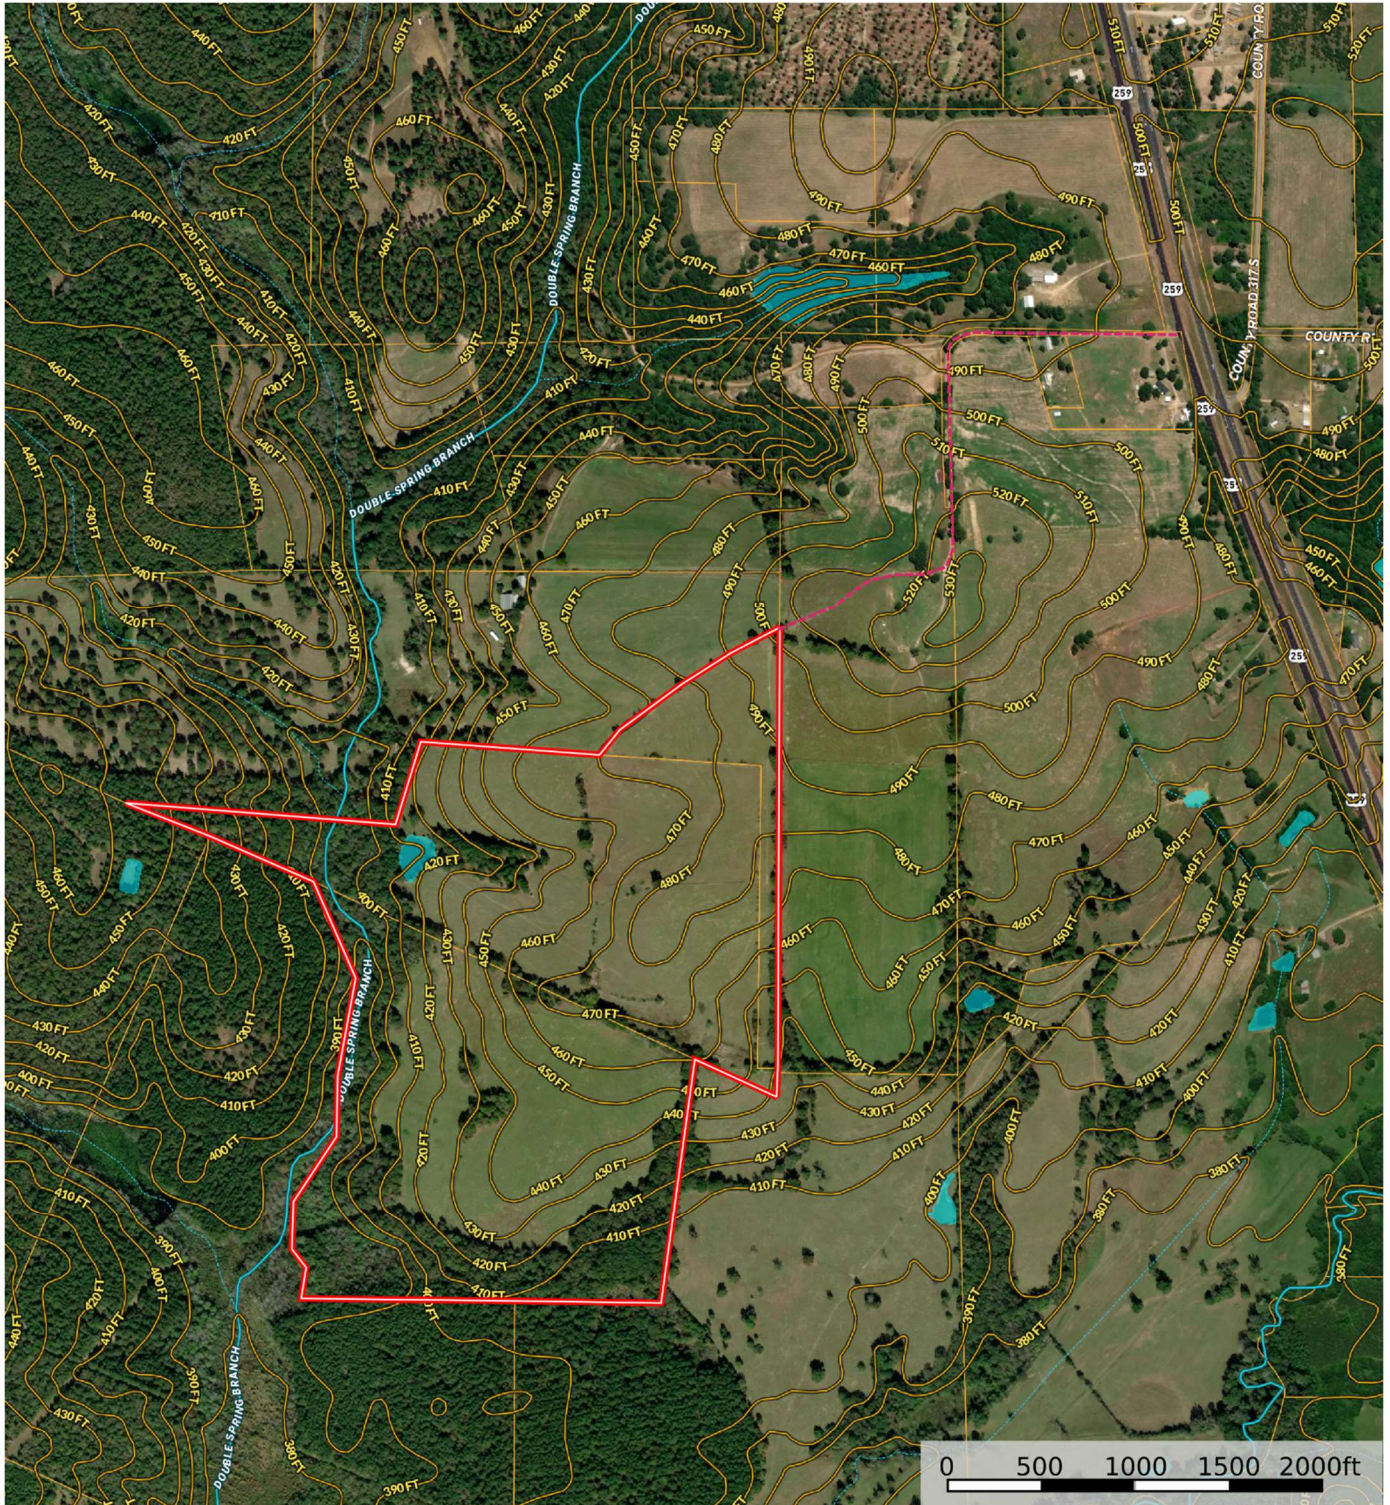

TBD Hwy 259

AERIAL

Rusk County
157.52 +/- Acres

Mt Enterprise, TX 75681

Data presented is for reference purposes only and cannot be guaranteed.

The information contained herein was obtained from sources deemed to be reliable. Land ID™ Services makes no warranties or guarantees as to the completeness or accuracy thereof.