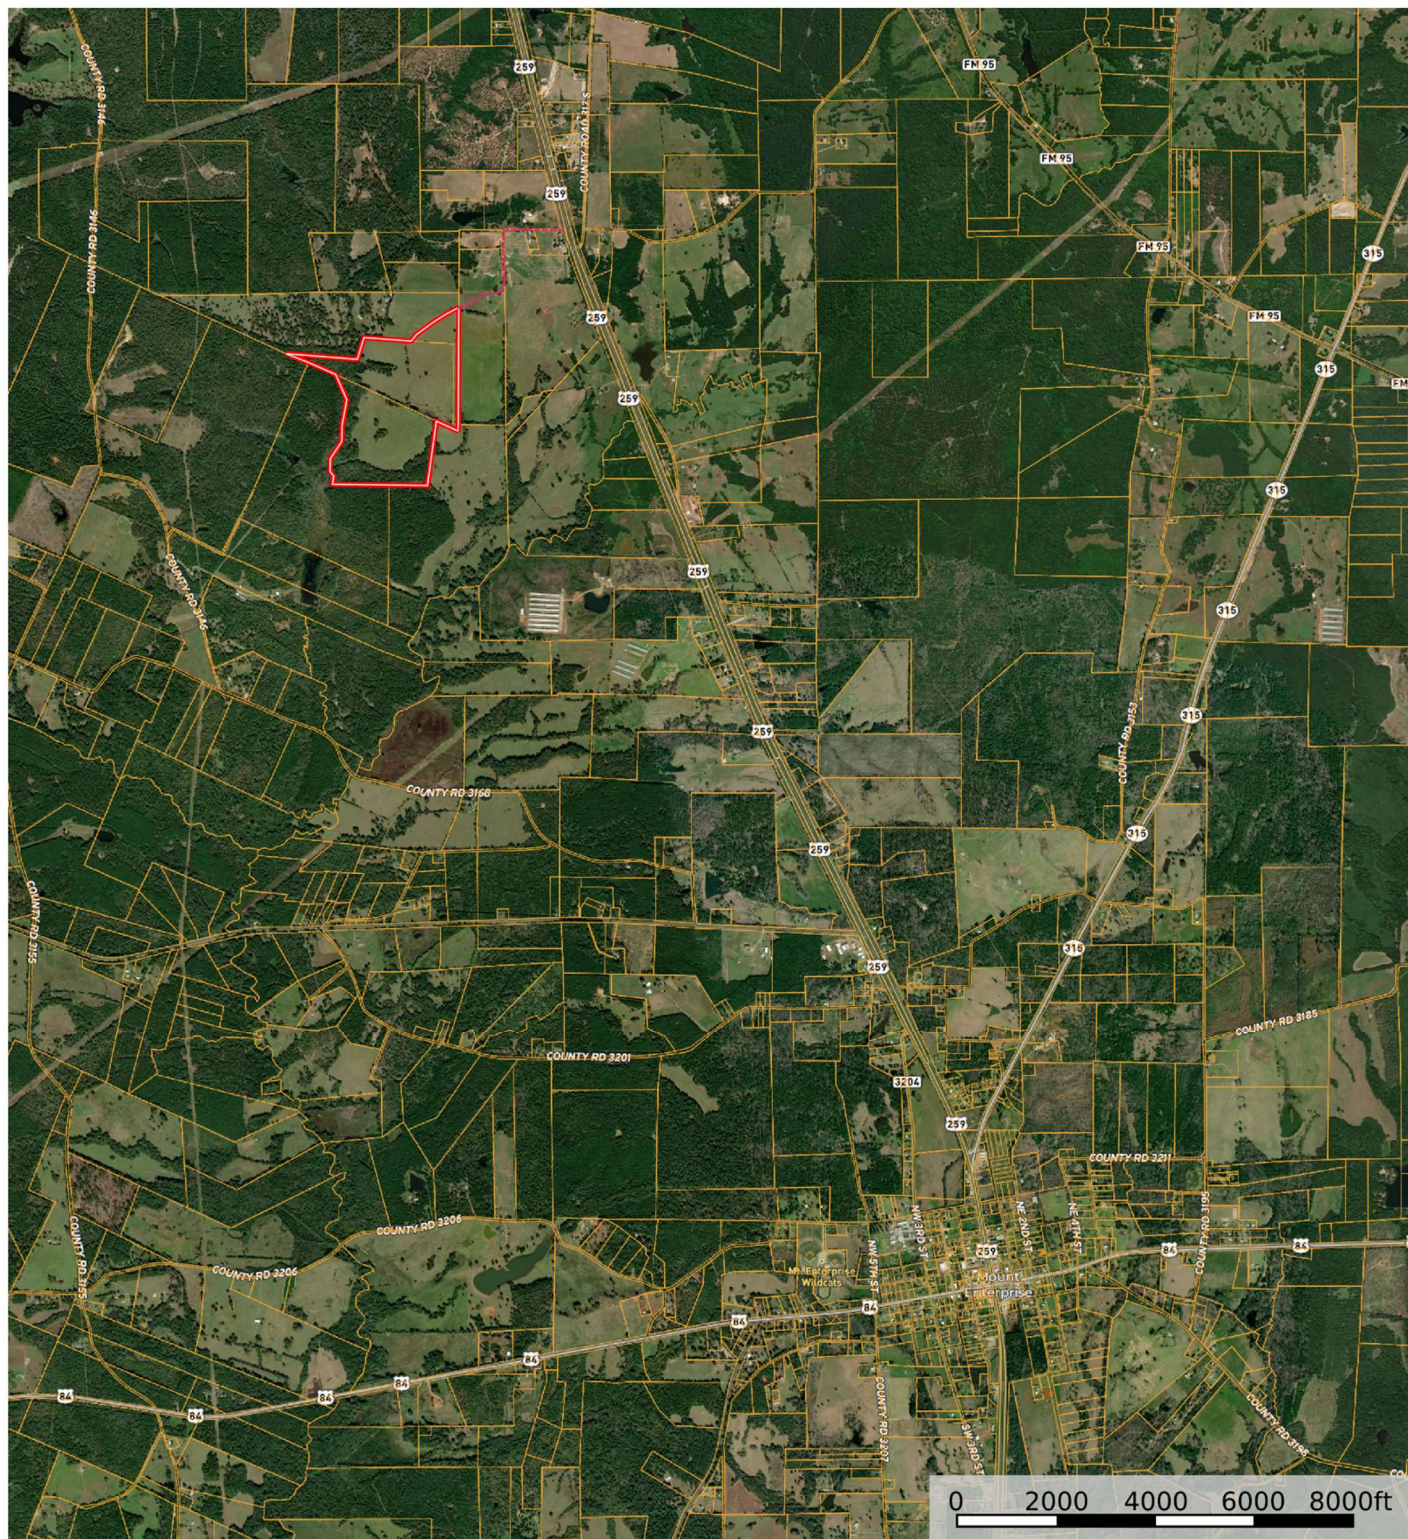

TBD Hwy 259

LOCATION

Rusk County
157.52 +/- Acres

Mt Enterprise, TX 75681

Data presented is for reference purposes only and cannot be guaranteed.

The information contained herein was obtained from sources deemed to be reliable. Land ID™ Services makes no warranties or guarantees as to the completeness or accuracy thereof.