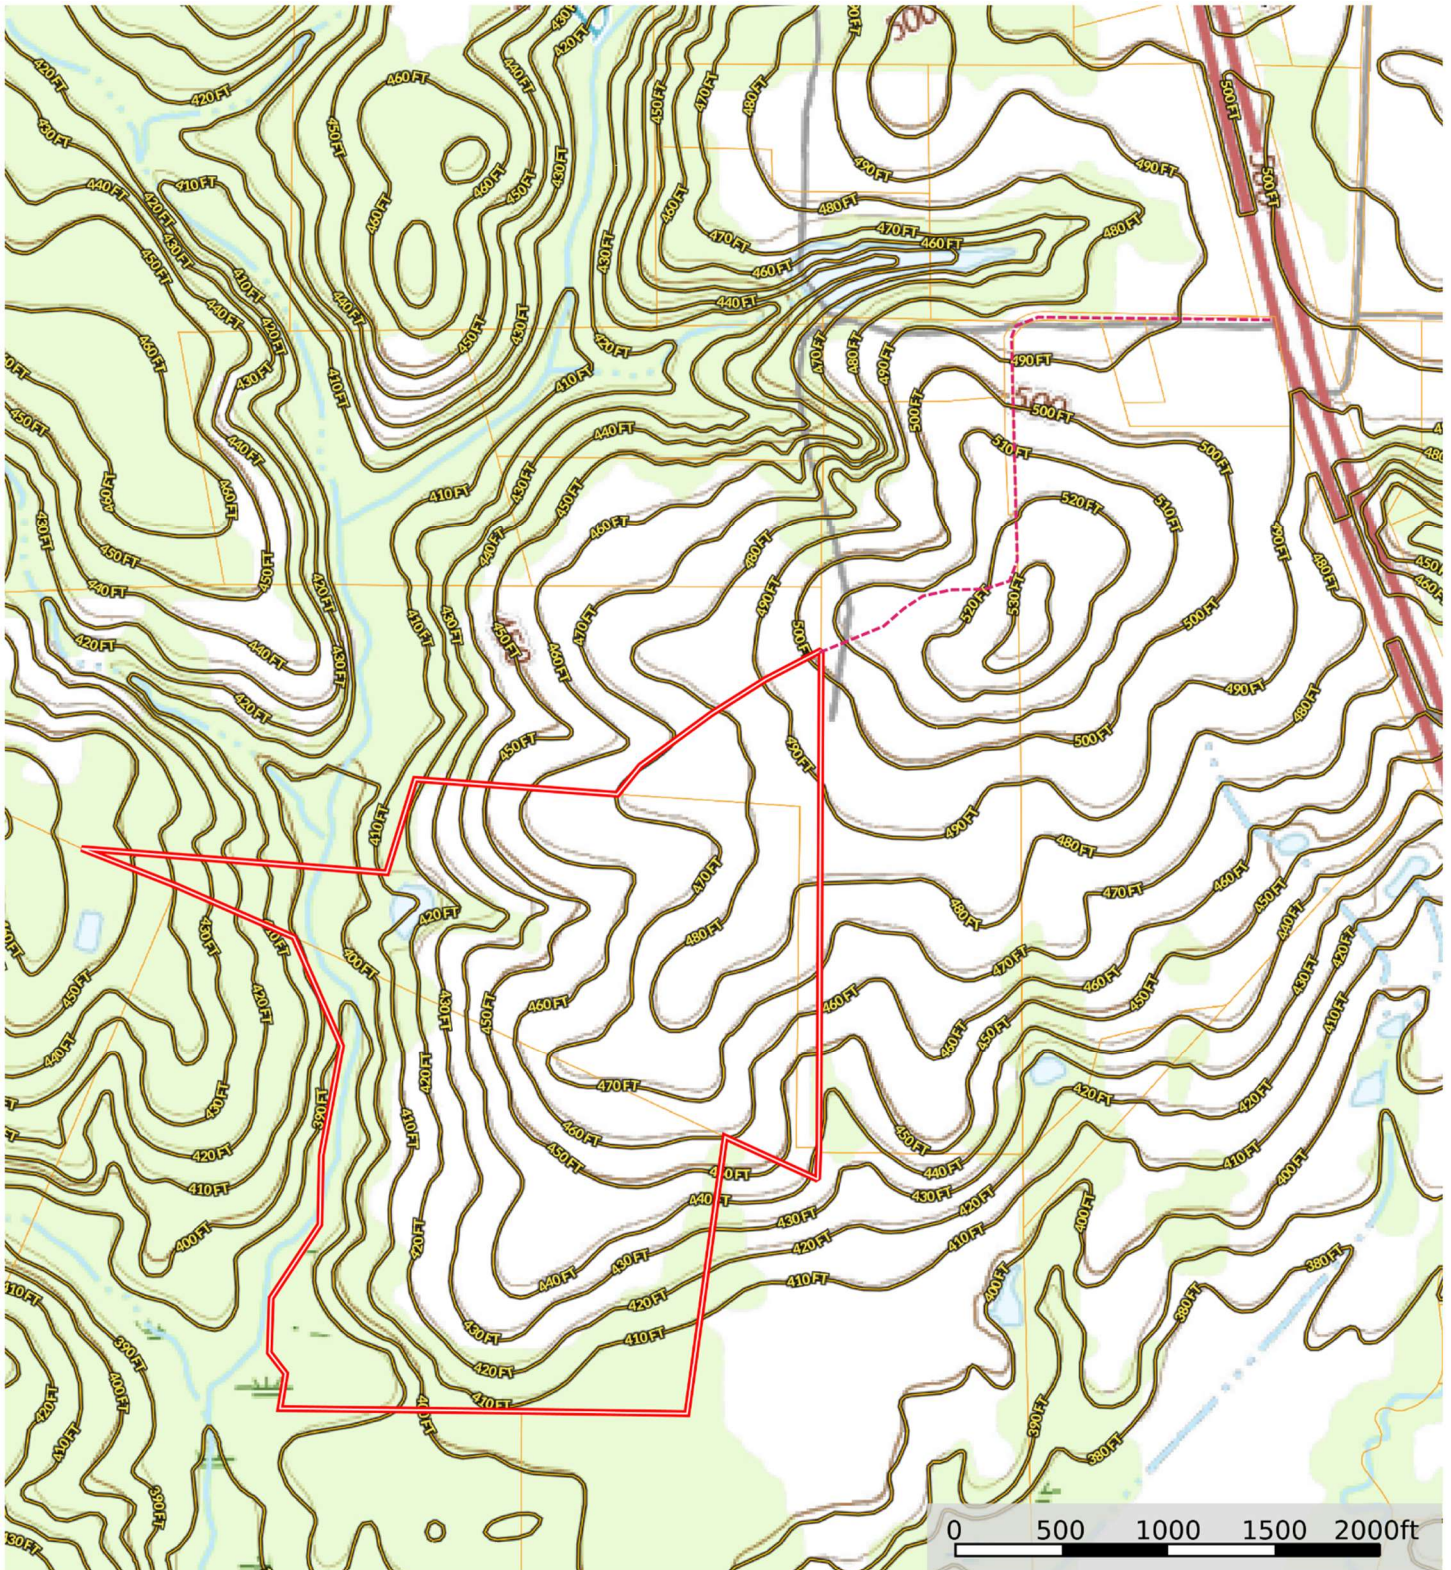

TBD Hwy 259

TOPO

Rusk County
157.52 +/- Acres

Mt Enterprise, TX 75681

Data presented is for reference purposes only and cannot be guaranteed.

The information contained herein was obtained from sources deemed to be reliable. Land ID™ Services makes no warranties or guarantees as to the completeness or accuracy thereof.