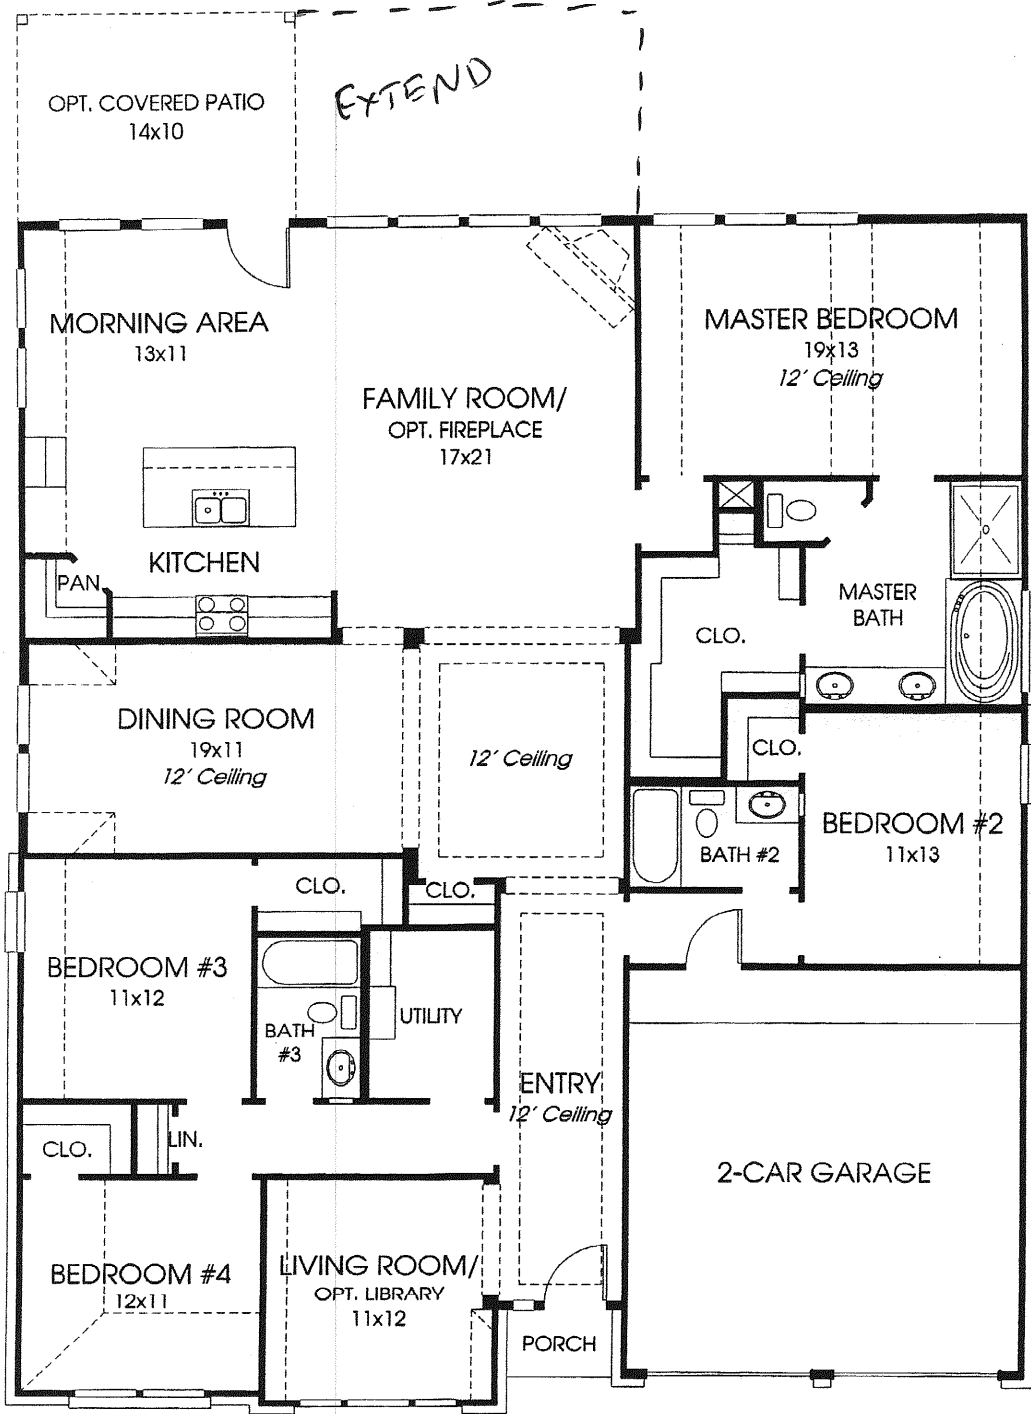

DESIGNS

Design 2501W

This home contains approximately 2,501 square feet and includes four bedrooms and three baths.

Note: Any options listed on this brochure are available at an additional cost.