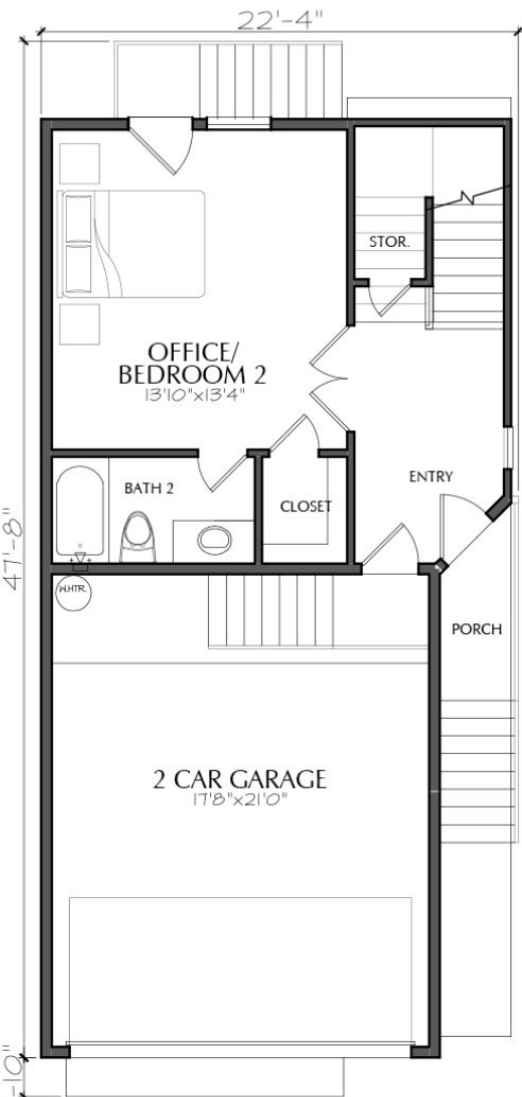

CATERINA COURT

Luxury Homes

3 BEDS
3.5 BATHS
2,402 SQ FT

FIRST FLOOR

SECOND FLOOR

THIRD FLOOR