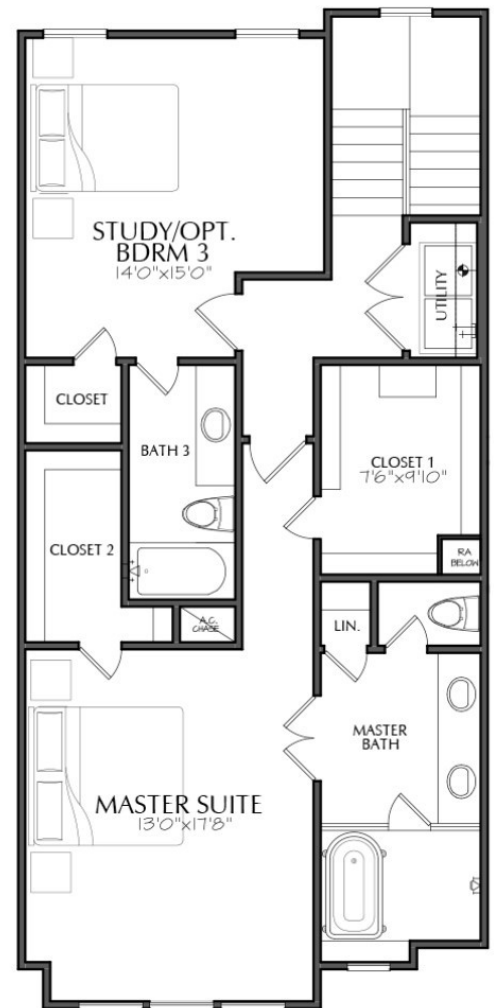

CATERINA COURT

Luxury Homes

3 BEDS
3.5 BATHS
2,402 SQ FT

FIRST FLOOR

SECOND FLOOR

THIRD FLOOR