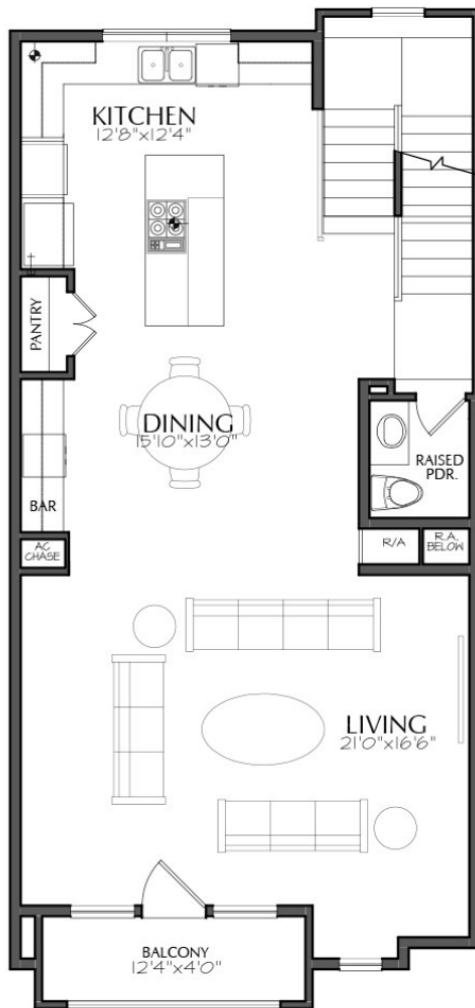

CATERINA COURT

Luxury Homes

3 BEDS
3.5 BATHS
2,402 SQ FT

FIRST FLOOR

SECOND FLOOR

THIRD FLOOR