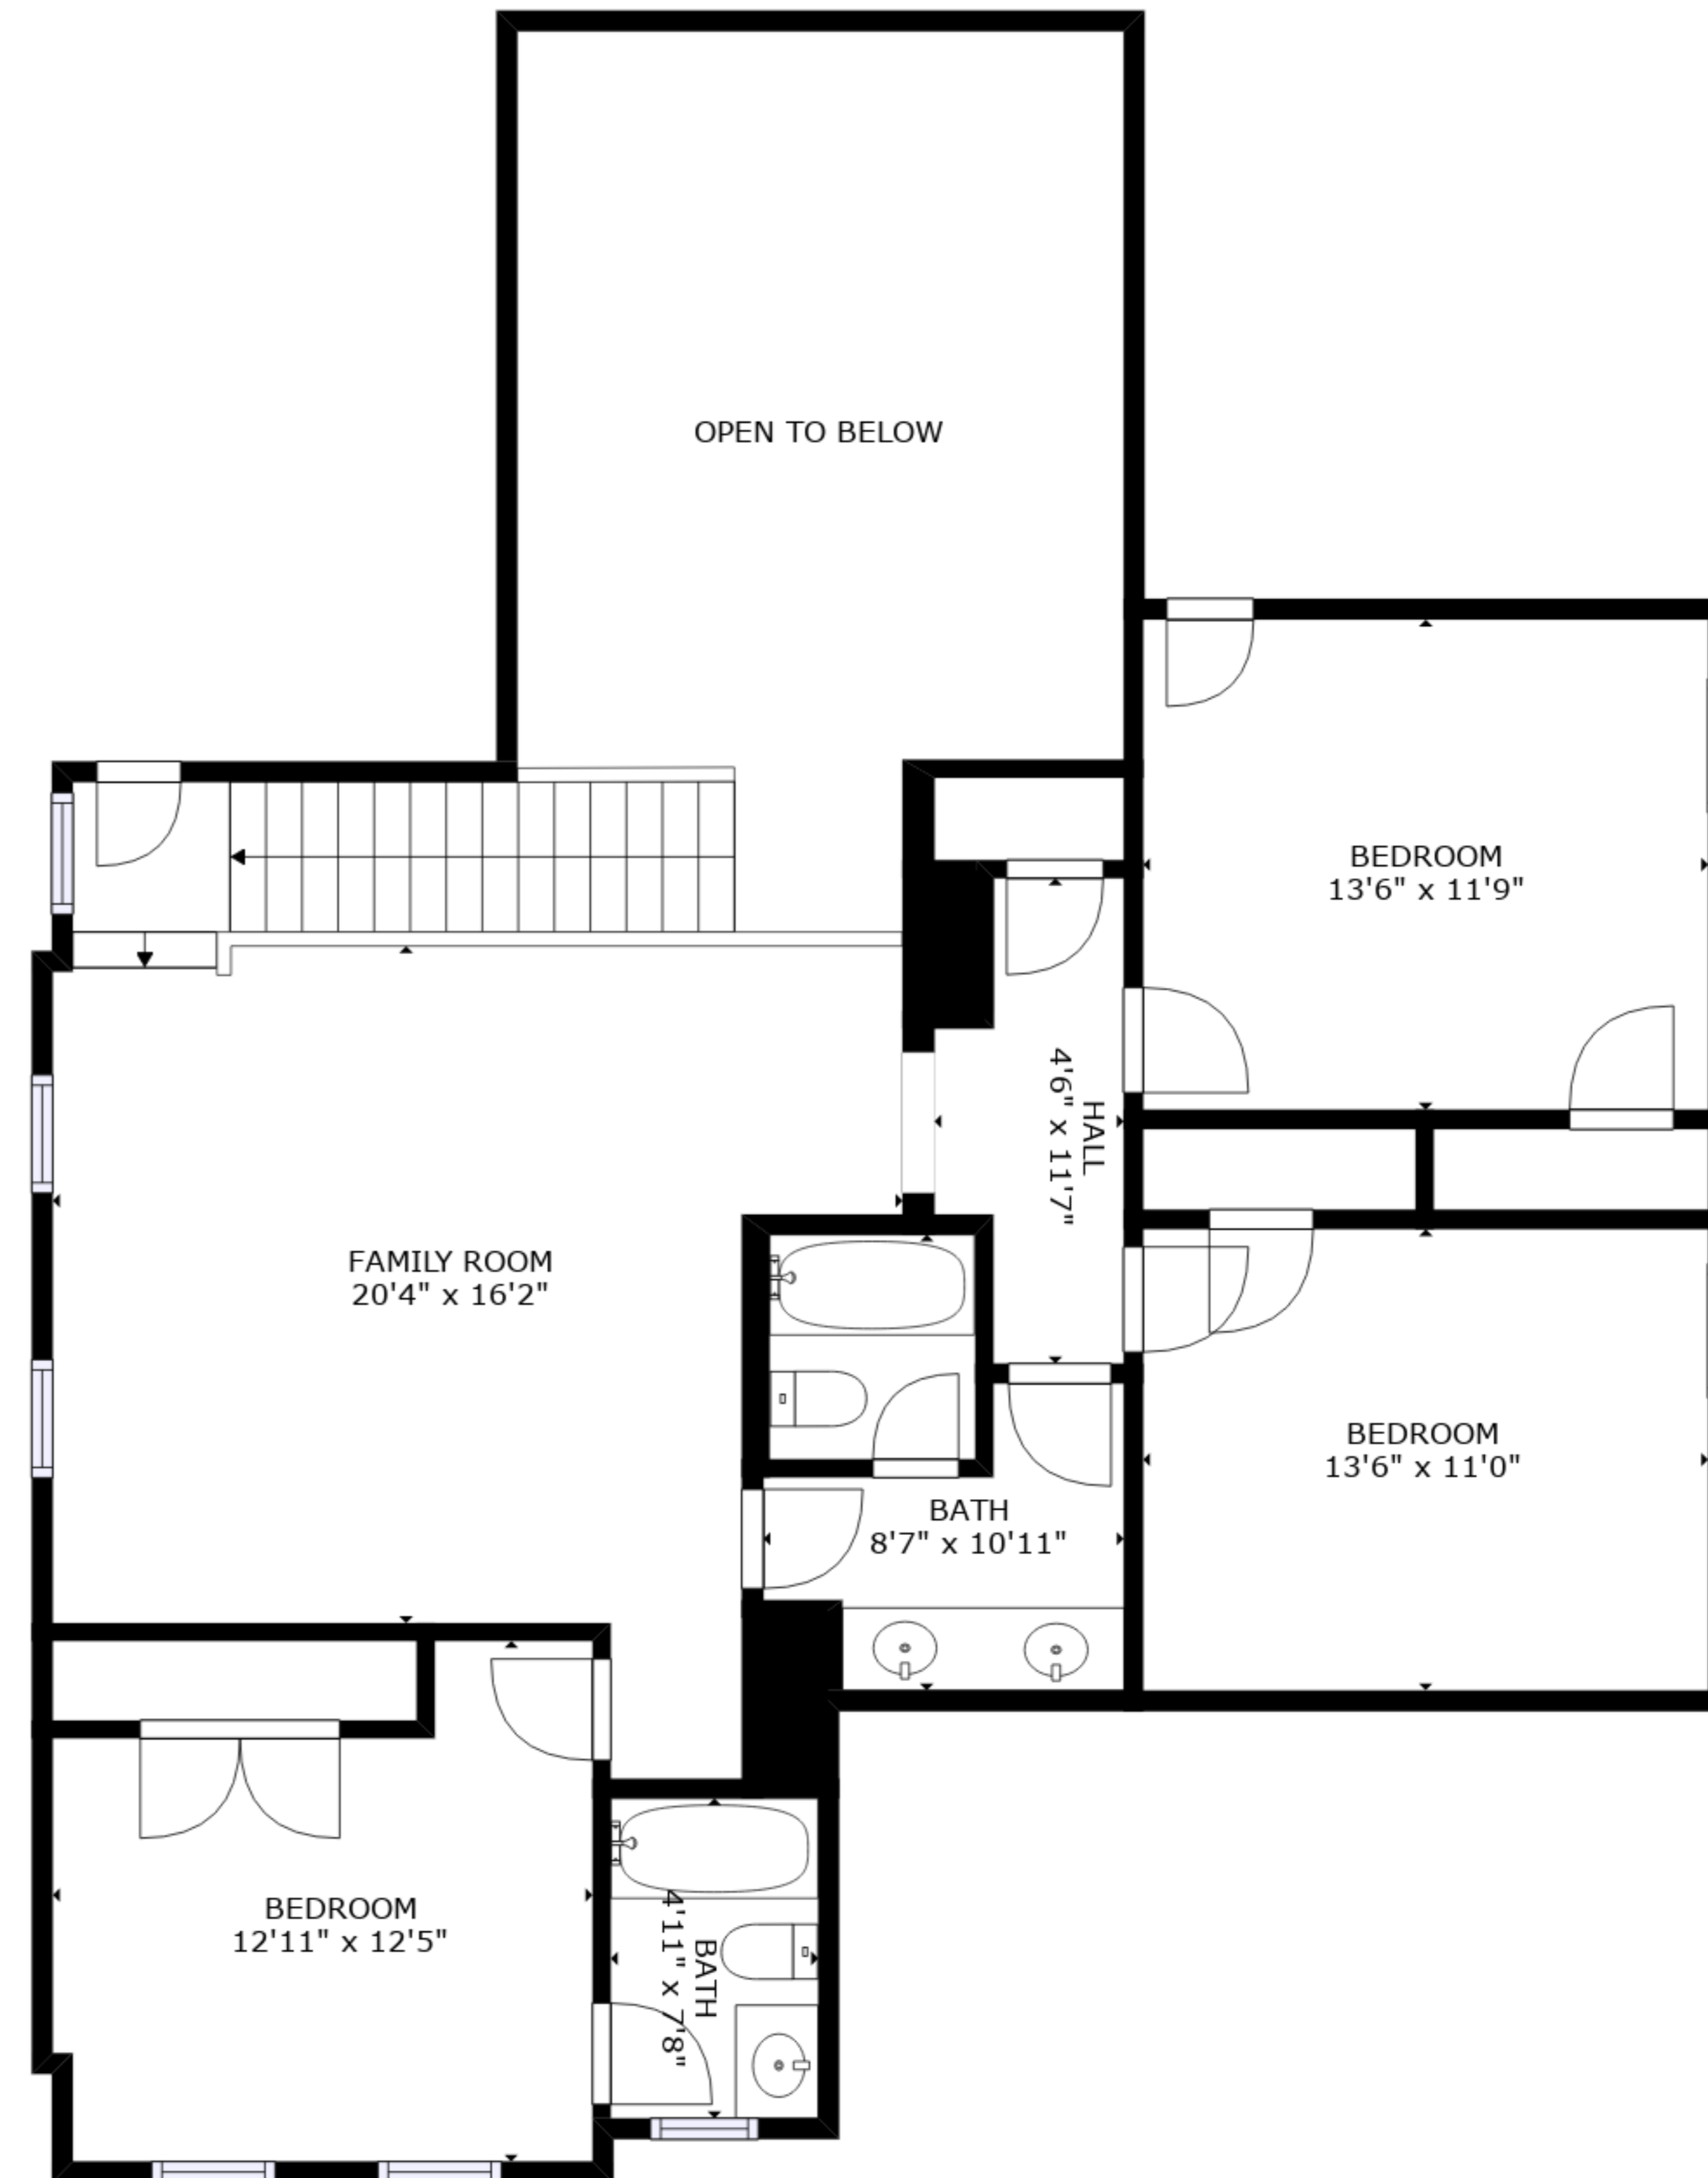

FLOOR 1

FLOOR 2

TOTAL: 2851 sq. ft
 FLOOR 1: 1751 sq. ft, FLOOR 2: 1100 sq. ft
 EXCLUDED AREAS: GARAGE: 475 sq. ft, PORCH: 33 sq. ft, COVERED PATIO: 131 sq. ft,
 OPEN TO BELOW: 270 sq. ft

SIZES AND DIMENSIONS ARE APPROXIMATE, ACTUAL MAY VARY.