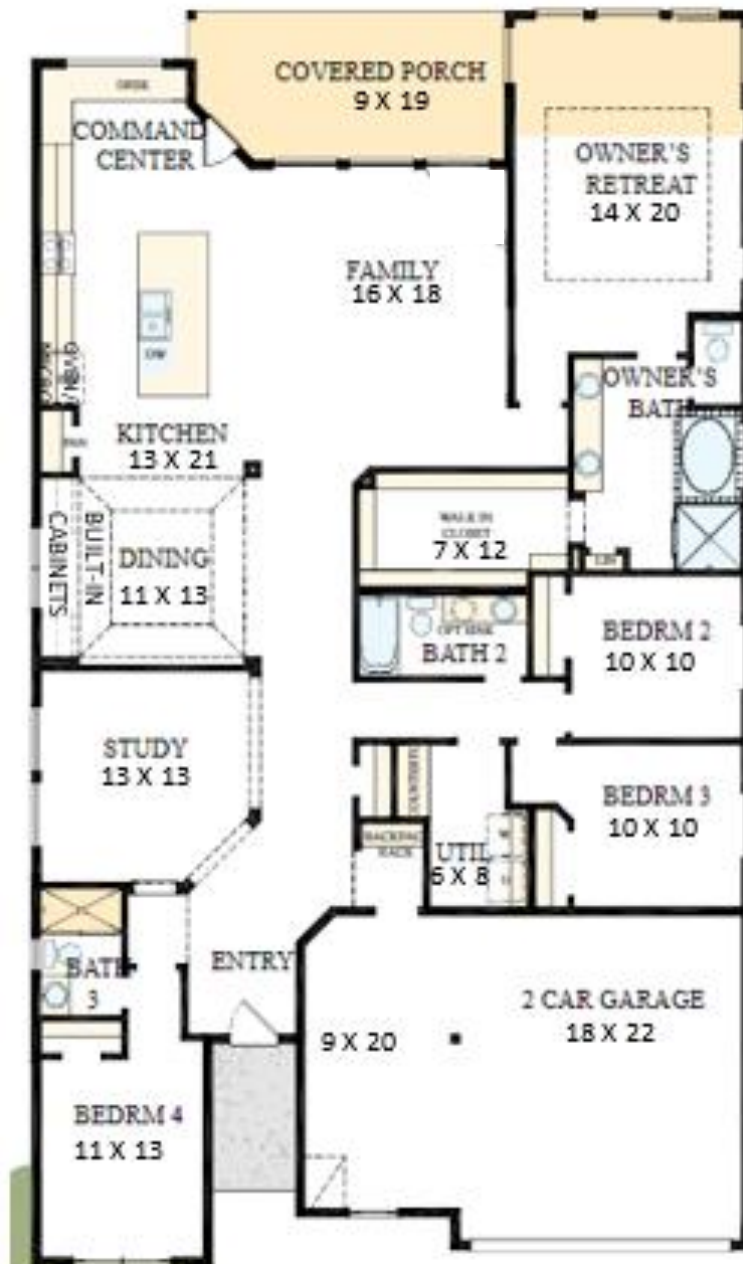

THE OMAHA

29607 CEDAR ELM

2,621 sq. ft.

4 Bedrooms

3 Full Baths

2 Car Garage

David Weekley
Homes