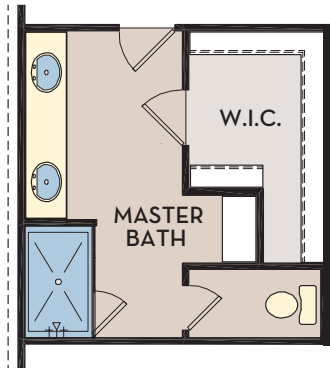

ELEVATION A

ELEVATION B - Opt. Stone

ELEVATION B

ELEVATION C - Opt. Stone

ELEVATION C

OPT. MASTER LUXURY BATH

OPT. MASTER SUPER SHOWER

OPT. 3-CAR GARAGE
10'-0" x 19'-0"
201 SQ. FT.

OPT. 1/2 CAR GARAGE
5'-0" x 19'-0"
101 SQ. FT.