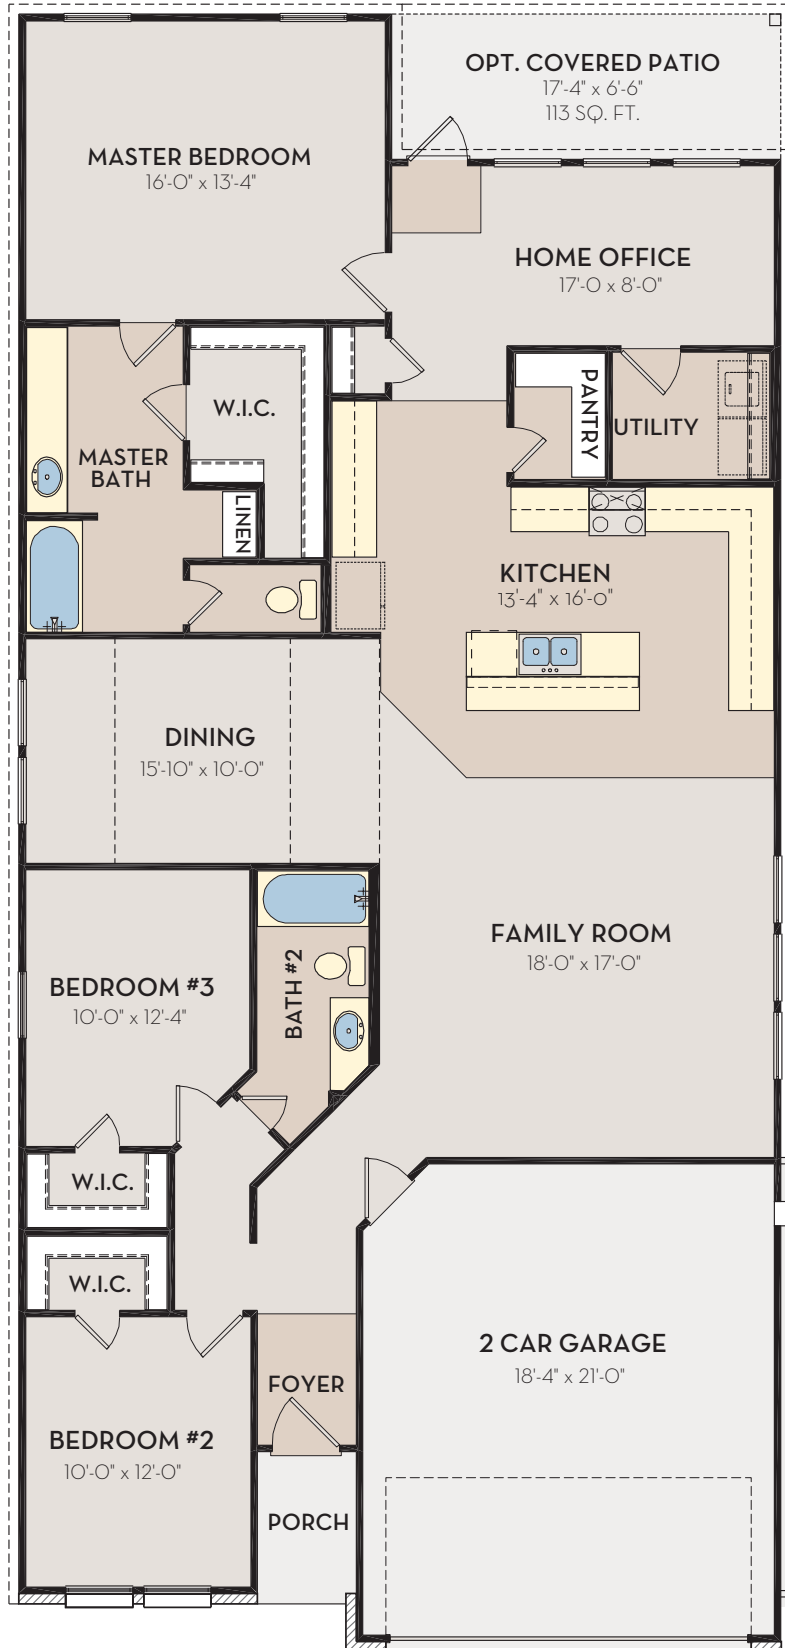

ELEVATION A

ELEVATION B - Opt. Stone

ELEVATION B

ELEVATION C - Opt. Stone

ELEVATION C

OPT. MASTER LUXURY BATH

OPT. MASTER SUPER SHOWER

OPT. 3-CAR GARAGE
10'-0" x 19'-0"
201 SQ. FT.

OPT. 1/2 CAR GARAGE
5'-0" x 19'-0"
101 SQ. FT.