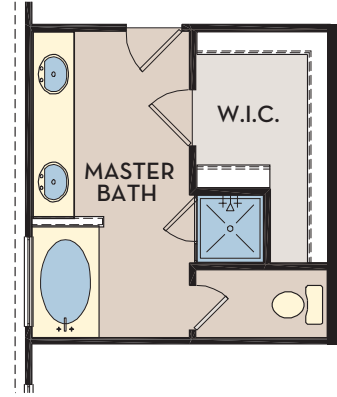

ELEVATION A

ELEVATION B - Opt. Stone

ELEVATION B

ELEVATION C - Opt. Stone

ELEVATION C

OPT. MASTER LUXURY BATH

OPT. MASTER SUPER SHOWER

OPT. 3-CAR GARAGE
10'-0" x 19'-0"
201 SQ. FT.

OPT. 1/2 CAR GARAGE
5'-0" x 19'-0"
101 SQ. FT.