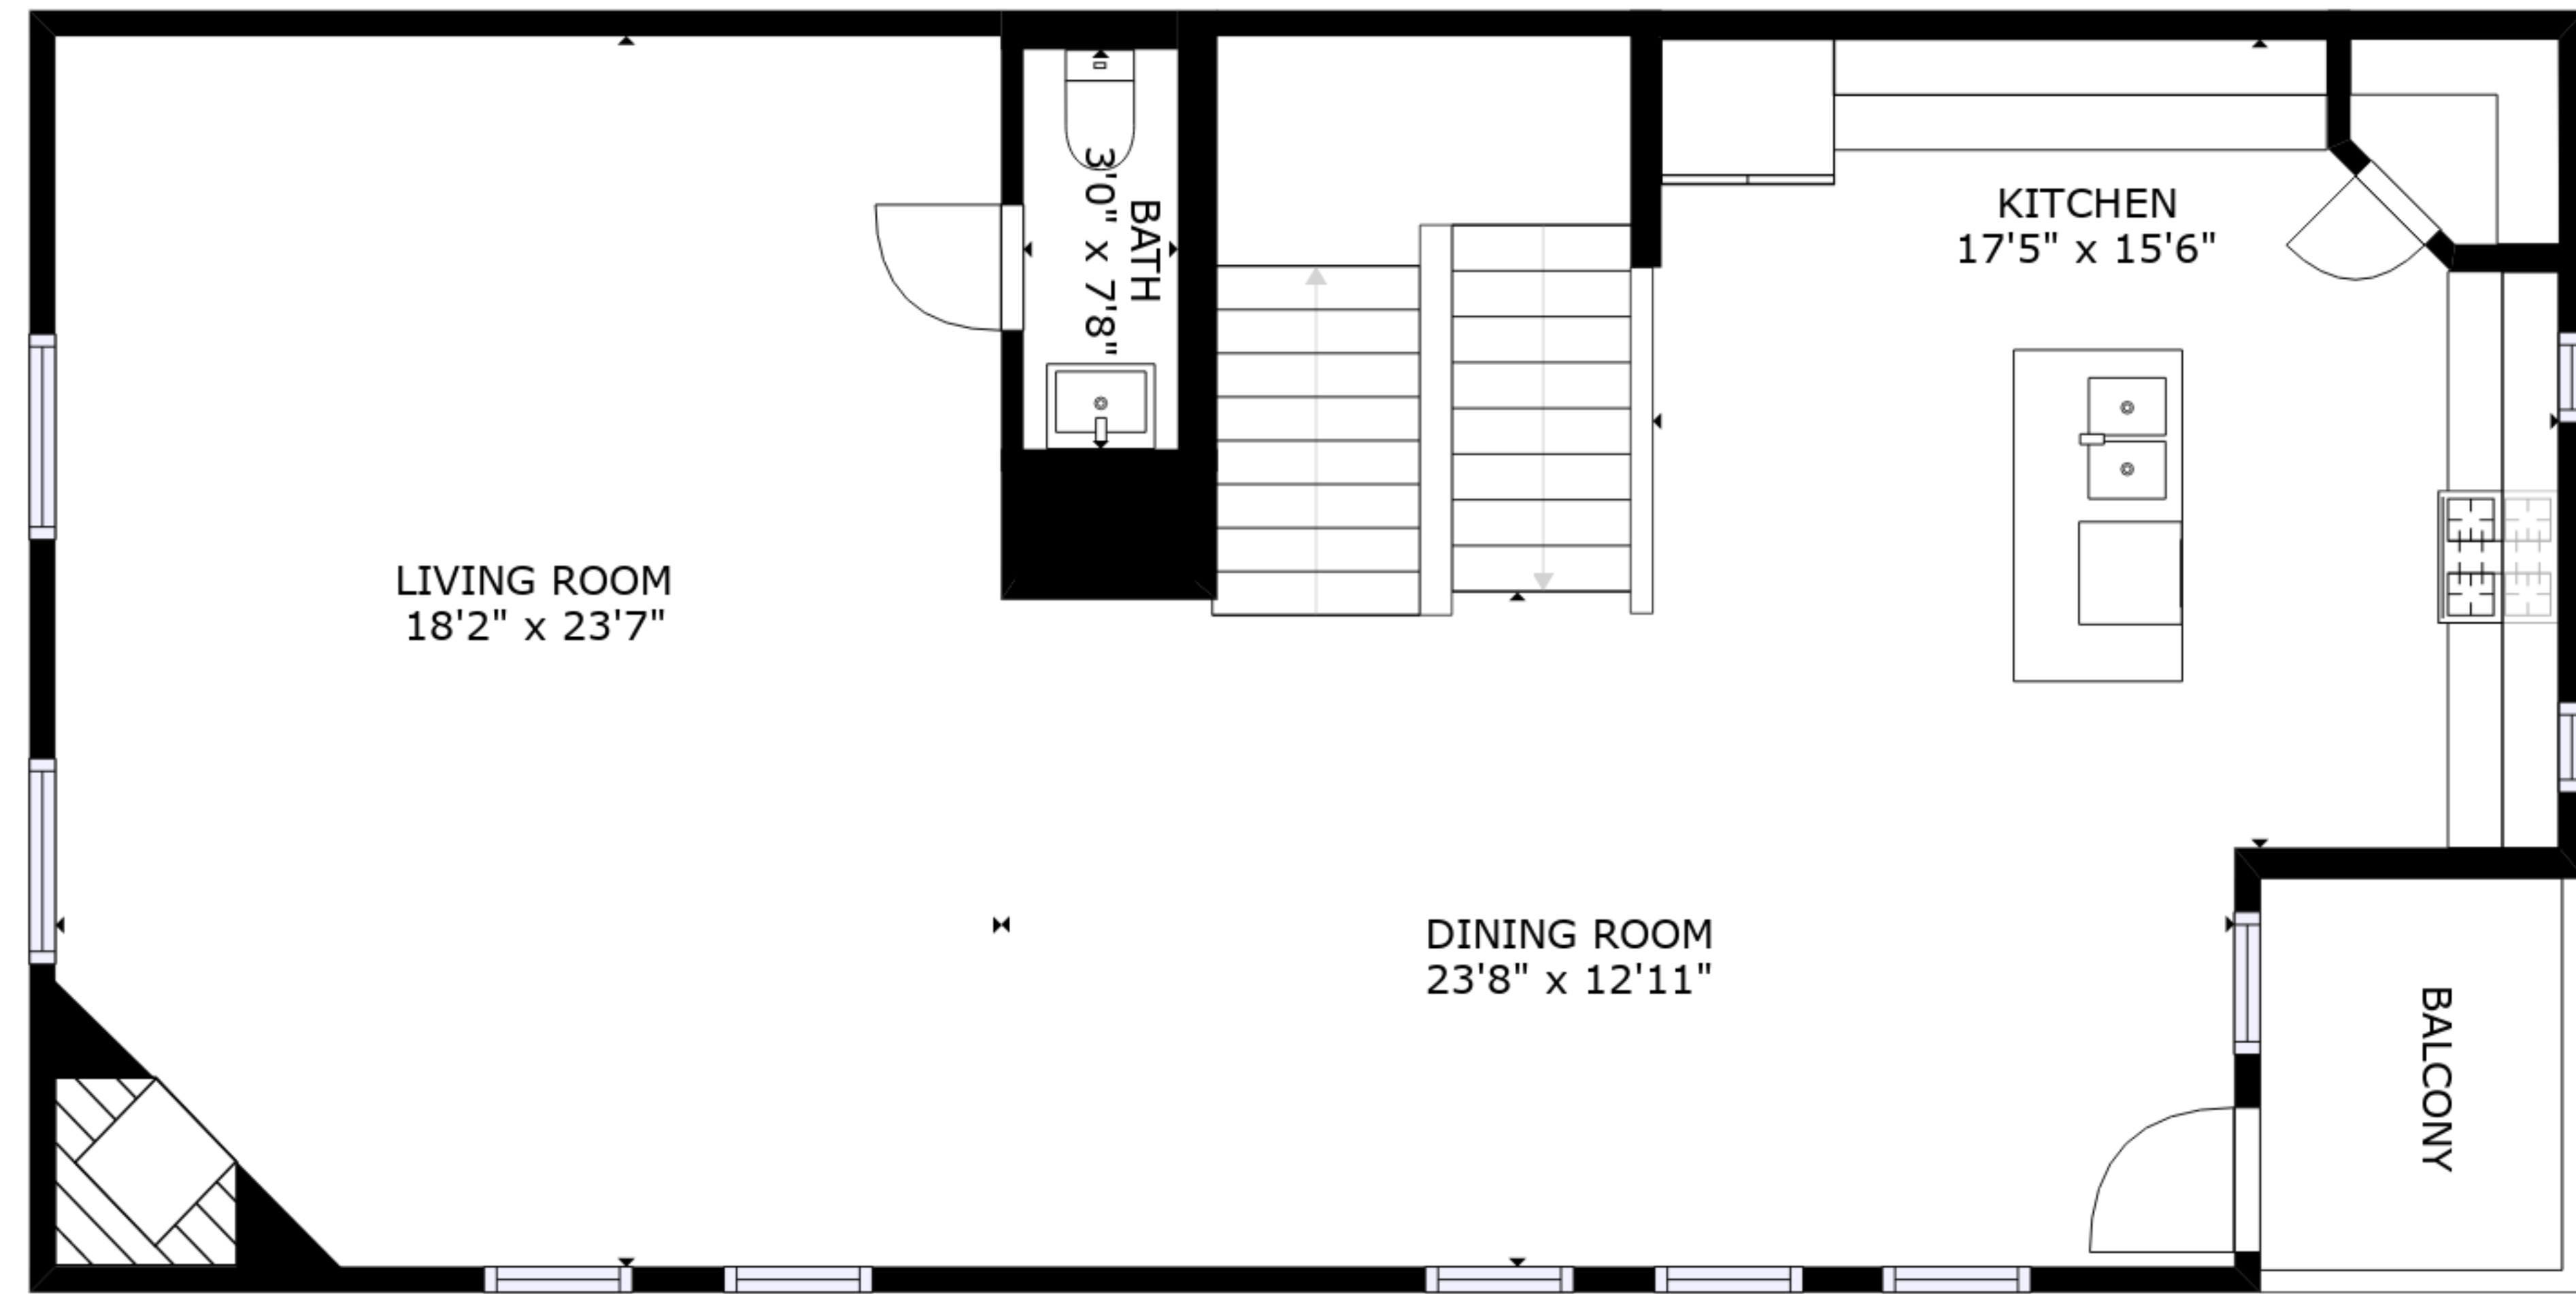

FLOOR 3

FLOOR 1

FLOOR 2

GROSS INTERNAL AREA
 FLOOR 1: 457 sq. ft, FLOOR 2: 1082 sq. ft
 FLOOR 3: 1165 sq. ft, EXCLUDED AREAS:
 PATIO: 96 sq. ft, BALCONY: 44 sq. ft
 TOTAL: 2704 sq. ft

SIZES AND DIMENSIONS ARE APPROXIMATE, ACTUAL MAY VARY.