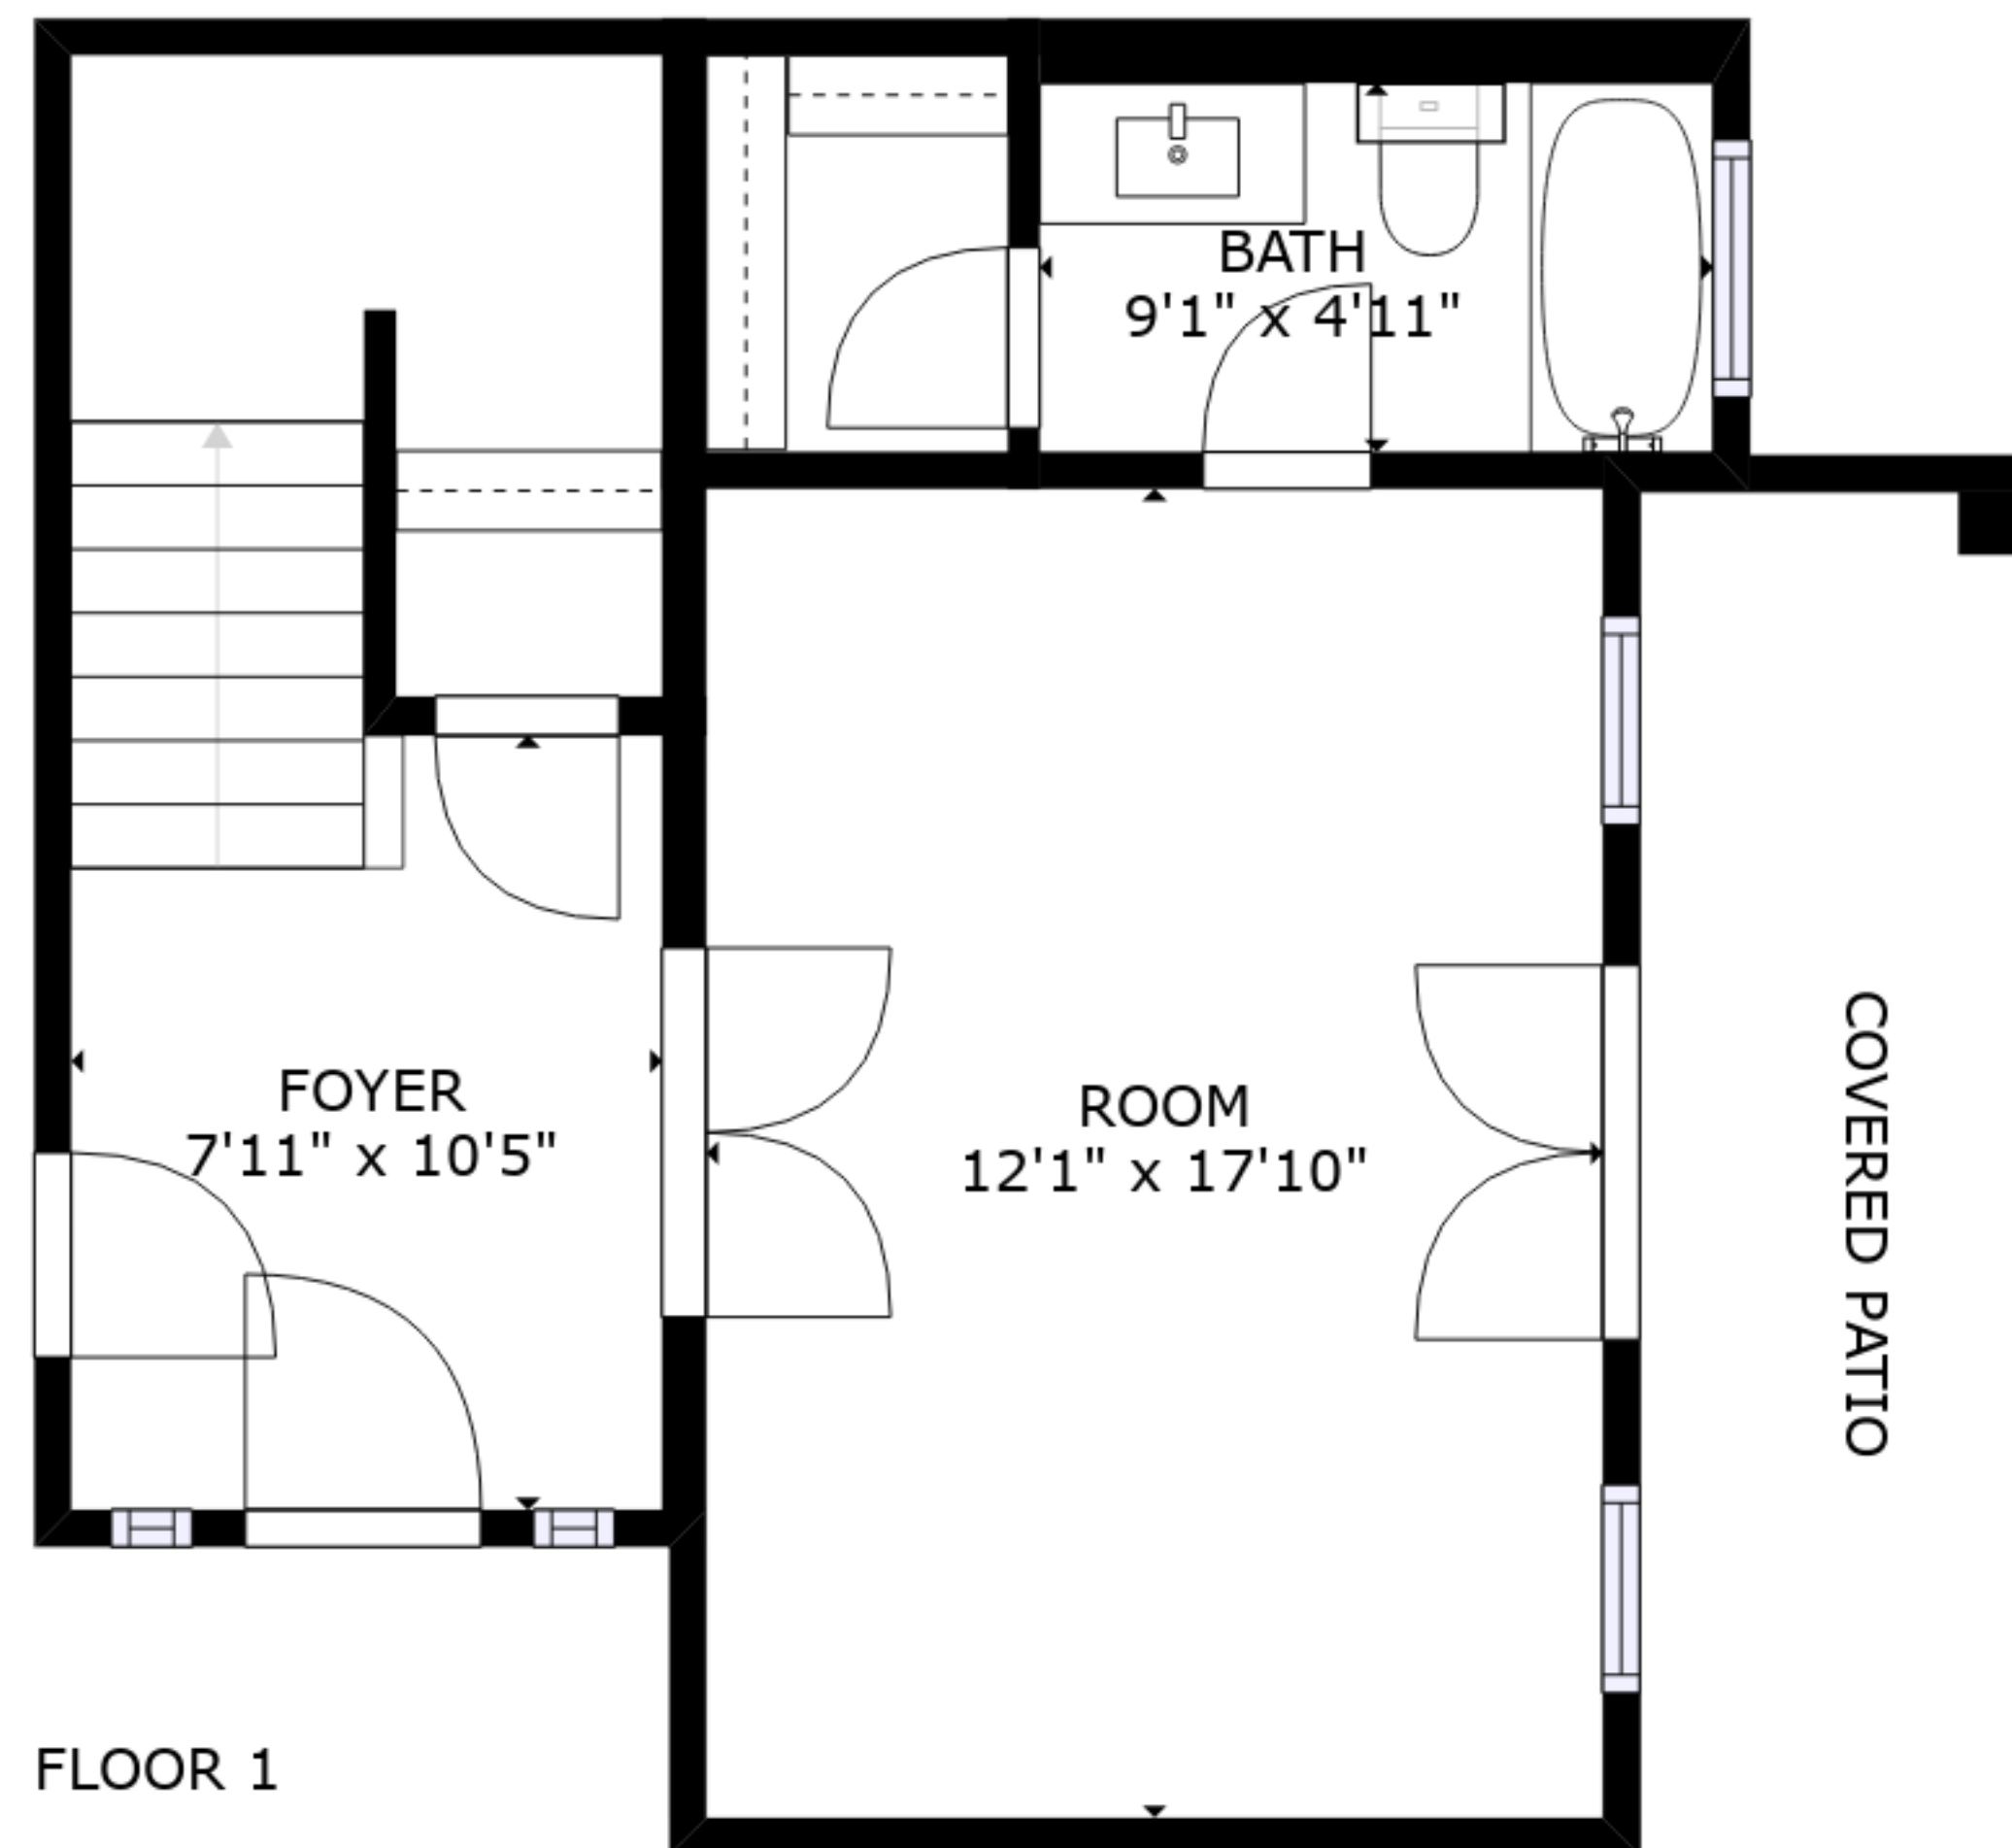

FLOOR 3

FLOOR 1

FLOOR 2

GROSS INTERNAL AREA
 FLOOR 1: 457 sq. ft, FLOOR 2: 1082 sq. ft
 FLOOR 3: 1165 sq. ft, EXCLUDED AREAS:
 PATIO: 96 sq. ft, BALCONY: 44 sq. ft
 TOTAL: 2704 sq. ft

SIZES AND DIMENSIONS ARE APPROXIMATE, ACTUAL MAY VARY.