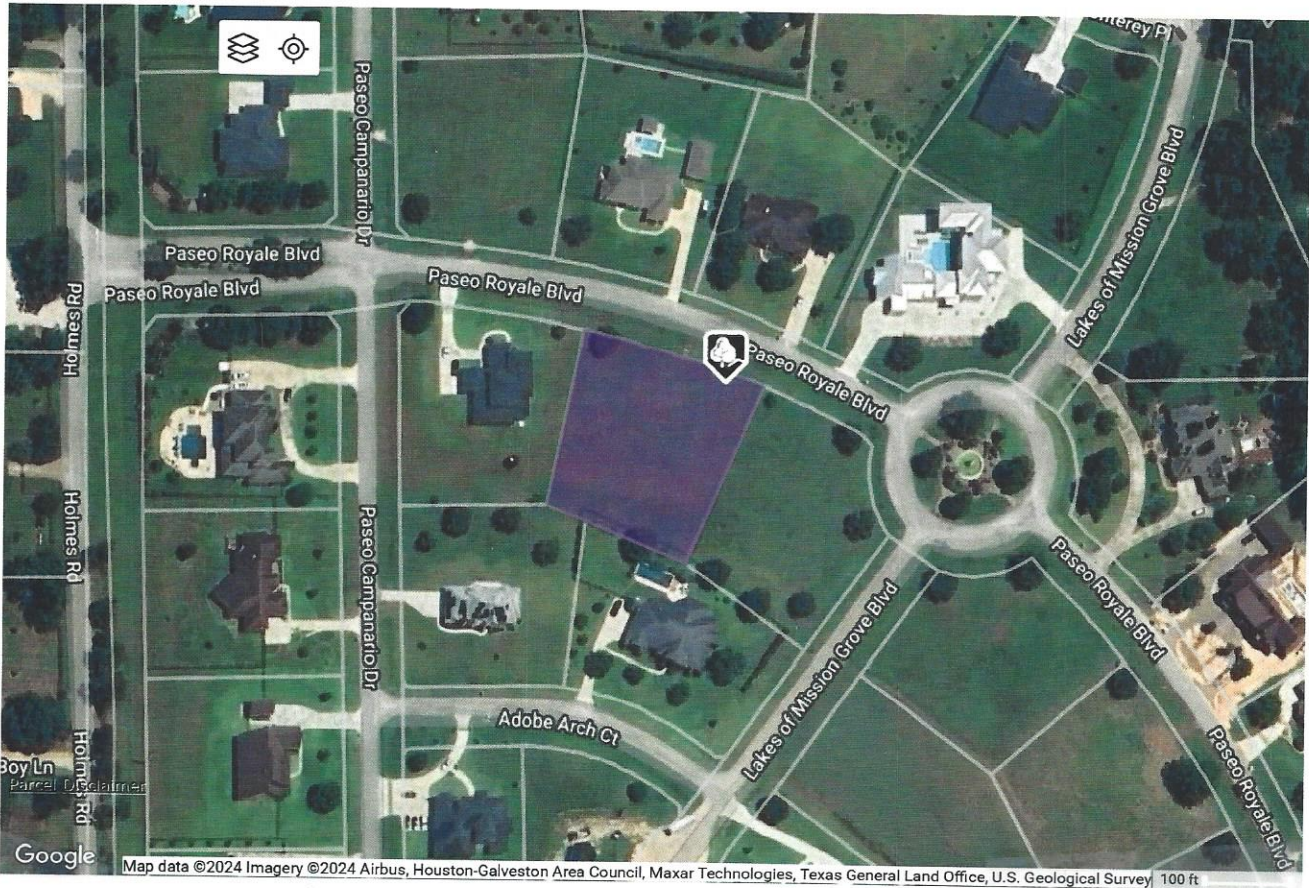

Map data ©2024 Imagery ©2024 Airbus, Houston-Galveston Area Council, Maxar Technologies, Texas General Land Office, U.S. Geological Survey 100 ft