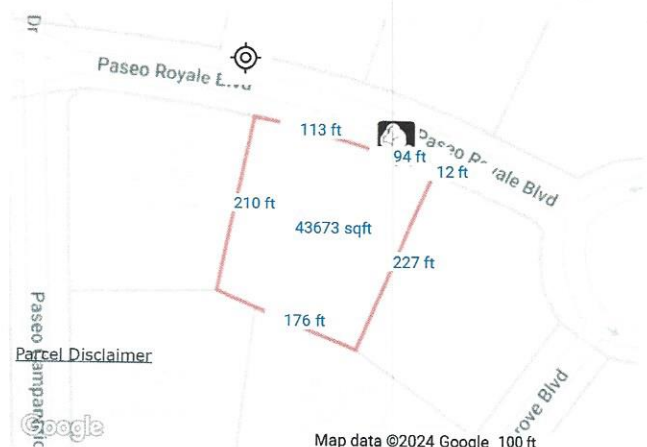

4011 Paseo Royale Boulevard, Richmond, Texas, 77406 Fort Bend County

Parcel Map

Map data ©2024 Imagery ©2024 Airbus, Houston-Galveston Area Council, Maxar Technologies, Texas General Land Office, U.S. Geological Survey, USDA/FPAC/GEO 500 ft

Parcel Disclaimer
Map data ©2024 Google 100 ft

Map data ©2024 Imagery ©2024 Airbus, Houston-Galveston Area Council, Maxar Technologies, Texas General Land Office, U.S. Geological Survey 100 ft