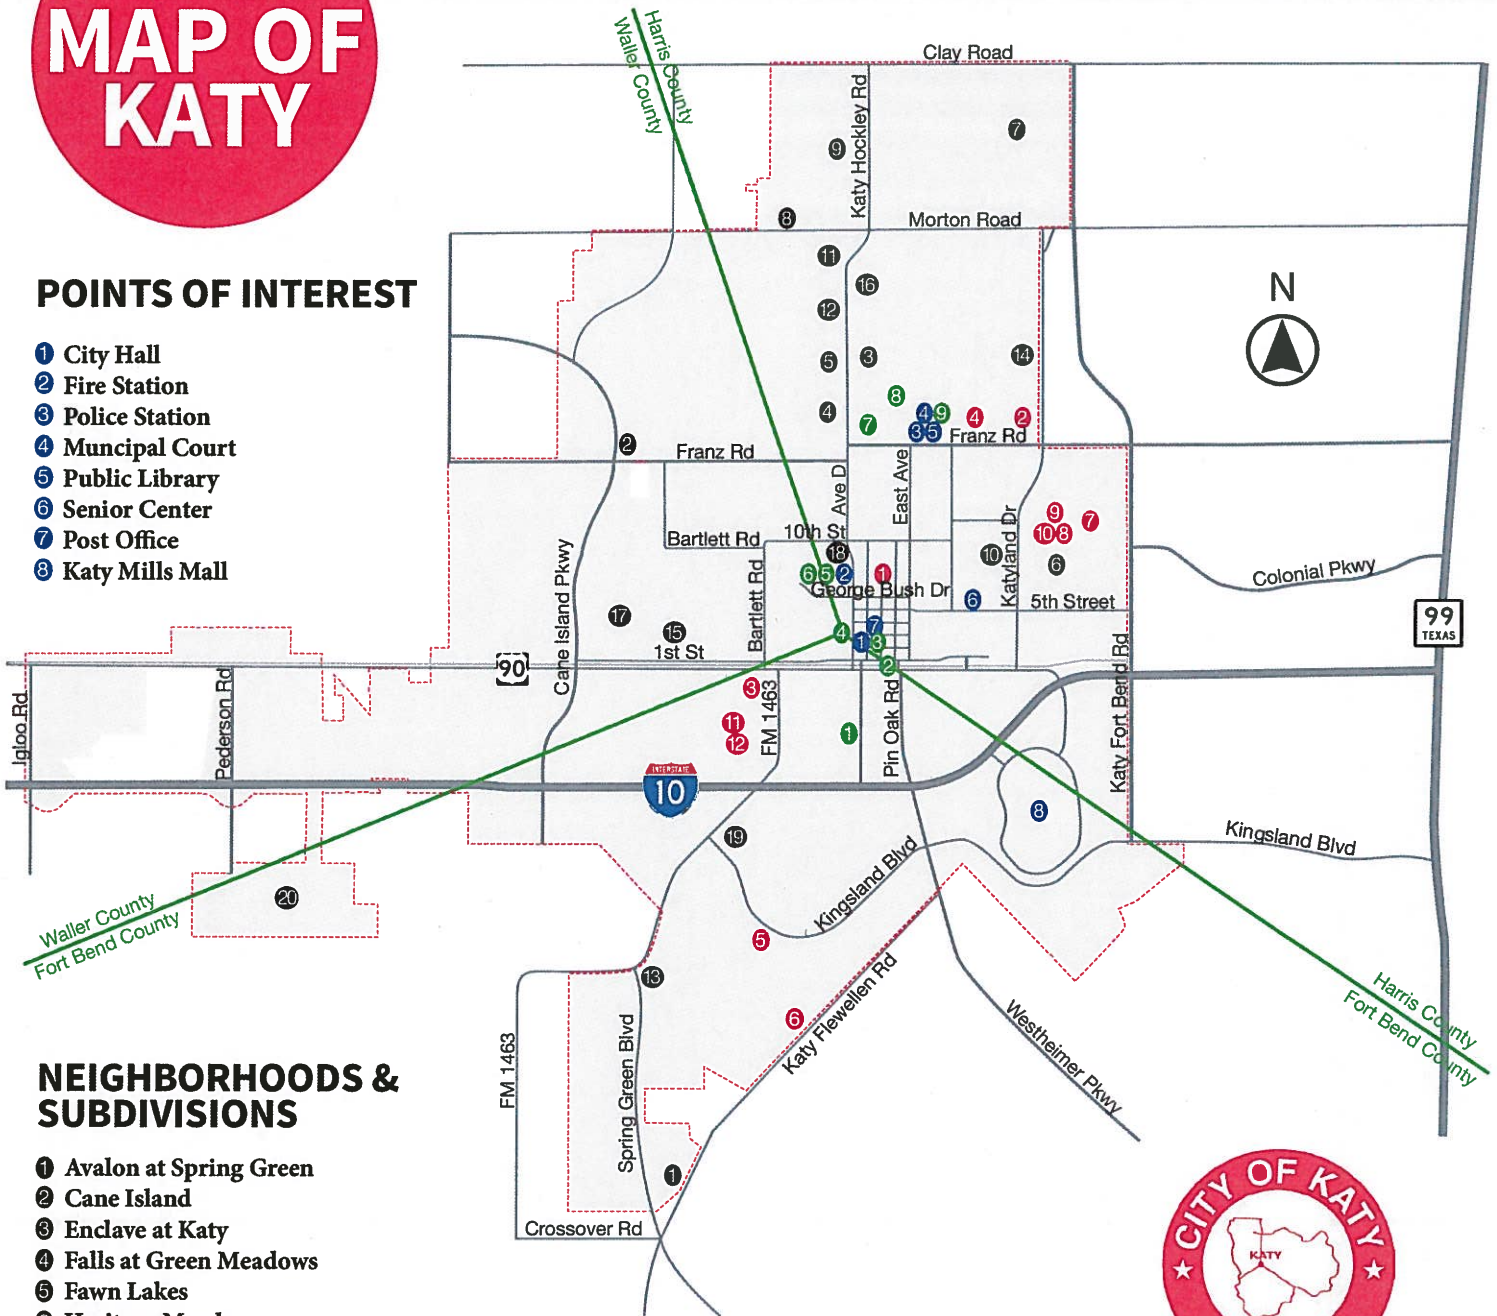

City Limits MAP OF KATY

POINTS OF INTEREST

- 1 City Hall
- 2 Fire Station
- 3 Police Station
- 4 Municipal Court
- 5 Public Library
- 6 Senior Center
- 7 Post Office
- 8 Katy Mills Mall

NEIGHBORHOODS & SUBDIVISIONS

- 1 Avalon at Spring Green
- 2 Cane Island
- 3 Enclave at Katy
- 4 Falls at Green Meadows
- 5 Fawn Lakes
- 6 Heritage Meadows
- 7 Heritage Park West
- 8 Huntington Court
- 9 Hunters Terrace
- 10 Katyland
- 11 Pine Forest
- 12 Pine Lakes
- 13 Reserves at Katy
- 14 Town Park
- 15 Victoria Lakes
- 16 Village Green
- 17 Westland/West Katy
- 18 Whispering Lakes
- 19 Woodcreek Reserve
- 20 Young Ranch

EDUCATION

- 1 Katy Elementary
- 2 Katy Junior High
- 3 Katy High School
- 4 Hutsell Elementary
- 5 Woodcreek Elementary
- 6 Woodcreek Junior High
- 7 Rhodes Stadium
- 8 Miller Career & Technology Center
- 9 Raines High School
- 10 Shaw Center for STEAM
- 11 Welch Outdoor Learning Center
- 12 Merrell Center & L.D. Robinson Pavilion

CITY PARKS

- 1 Woodsland Park
- 2 Railroad Park & Depot Museum
- 3 Harvest Plaza
- 4 Thomas Park
- 5 Heritage Park & Museum
- 6 Veterans Museum & VFW Park
- 7 Katy City Park & Play Station
- 8 Mary Jo Peckham Park
- 9 Off-Leash Dog Park