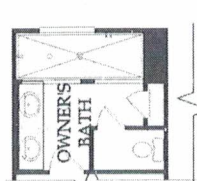

Approximately 2,061 Sq. Ft.

- 2-Story, 3-4 Bedrooms, 2.5-3 Baths
- Open Concept Living, Upstairs Loft, Flex Space, Everyday Entry®

Oak Forest Manor

Lower Level

Upper Level

Opt. Sliding Glass Door @ Gathering Room

Bedroom/ Bath Opt. ILO Flex

Study Opt. ILO Flex

Mud Bench Opt.

Opt. Double Sink @ Owner's Bath

Owner's Bath Opt. #1

Owner's Bath Opt. #2

Balcony Opt.