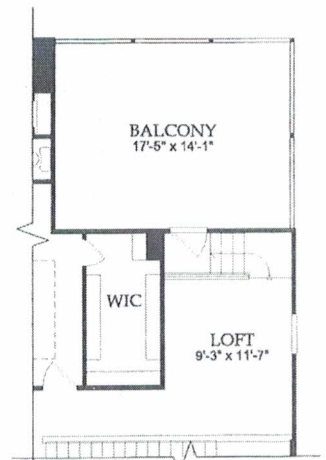

Approximately 2,061 Sq. Ft.

- 2-Story, 3-4 Bedrooms, 2.5-3 Baths
- Open Concept Living, Upstairs Loft, Flex Space, Everyday Entry®

Oak Forest Manor

Lower Level

Upper Level

Opt. Sliding Glass Door @ Gathering Room

Bedroom/ Bath Opt. ILO Flex

Study Opt. ILO Flex

Mud Bench Opt.

Opt. Double Sink @ Owner's Bath

Owner's Bath Opt. #1

Owner's Bath Opt. #2

Balcony Opt.