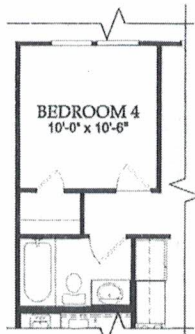

Approximately 2,061 Sq. Ft.

- 2-Story, 3-4 Bedrooms, 2.5-3 Baths
- Open Concept Living, Upstairs Loft, Flex Space, Everyday Entry®

Oak Forest Manor

Lower Level

Upper Level

Opt. Sliding Glass Door @ Gathering Room

Bedroom/ Bath Opt. ILO Flex

Study Opt. ILO Flex

Mud Bench Opt.

Opt. Double Sink @ Owner's Bath

Owner's Bath Opt. #1

Owner's Bath Opt. #2

Balcony Opt.