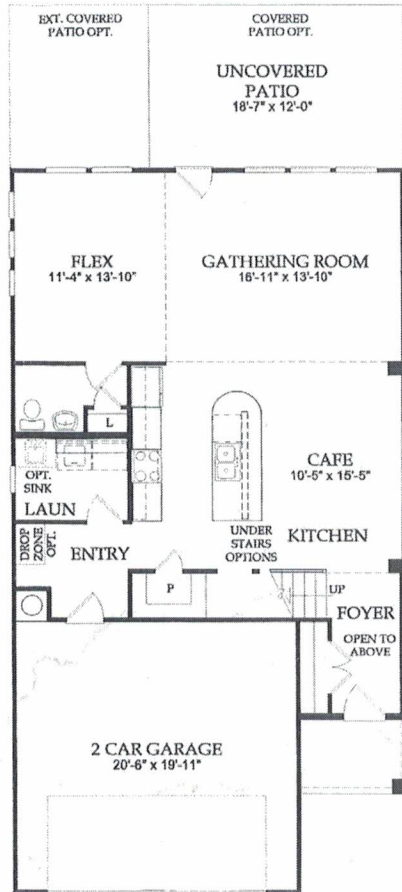

Approximately 2,061 Sq. Ft.

- 2-Story, 3-4 Bedrooms, 2.5-3 Baths
- Open Concept Living, Upstairs Loft, Flex Space, Everyday Entry®

Oak Forest Manor

Lower Level

Upper Level

Opt. Sliding Glass Door @ Gathering Room

Bedroom/ Bath Opt. ILO Flex

Study Opt. ILO Flex

Mud Bench Opt.

Opt. Double Sink @ Owner's Bath

Owner's Bath Opt. #1

Owner's Bath Opt. #2

Balcony Opt.