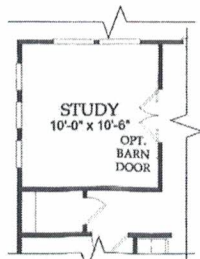

Approximately 2,061 Sq. Ft.

- 2-Story, 3-4 Bedrooms, 2.5-3 Baths
- Open Concept Living, Upstairs Loft, Flex Space, Everyday Entry®

Oak Forest Manor

Lower Level

Upper Level

Opt. Sliding Glass Door @ Gathering Room

Bedroom/ Bath Opt. ILO Flex

Study Opt. ILO Flex

Mud Bench Opt.

Opt. Double Sink @ Owner's Bath

Owner's Bath Opt. #1

Owner's Bath Opt. #2

Balcony Opt.