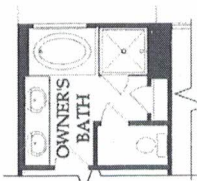

Approximately 2,061 Sq. Ft.

- 2-Story, 3-4 Bedrooms, 2.5-3 Baths
- Open Concept Living, Upstairs Loft, Flex Space, Everyday Entry®

Oak Forest Manor

Lower Level

Upper Level

Opt. Sliding Glass Door @ Gathering Room

Bedroom/ Bath Opt. ILO Flex

Study Opt. ILO Flex

Mud Bench Opt.

Opt. Double Sink @ Owner's Bath

Owner's Bath Opt. #1

Owner's Bath Opt. #2

Balcony Opt.