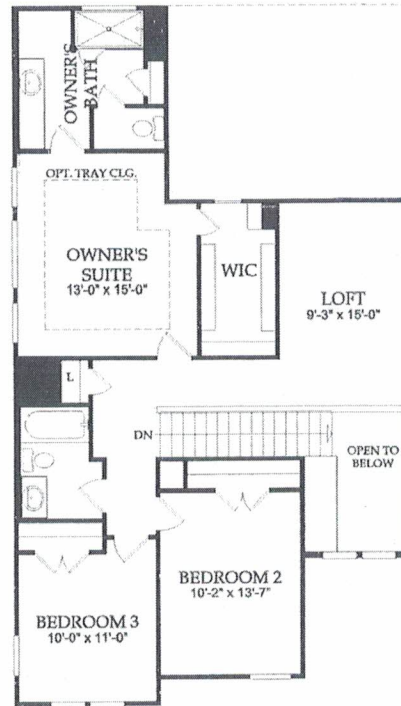

Approximately 2,061 Sq. Ft.

- 2-Story, 3-4 Bedrooms, 2.5-3 Baths
- Open Concept Living, Upstairs Loft, Flex Space, Everyday Entry®

Oak Forest Manor

Lower Level

Upper Level

Opt. Sliding Glass Door @ Gathering Room

Bedroom/ Bath Opt. ILO Flex

Study Opt. ILO Flex

Mud Bench Opt.

Opt. Double Sink @ Owner's Bath

Owner's Bath Opt. #1

Owner's Bath Opt. #2

Balcony Opt.