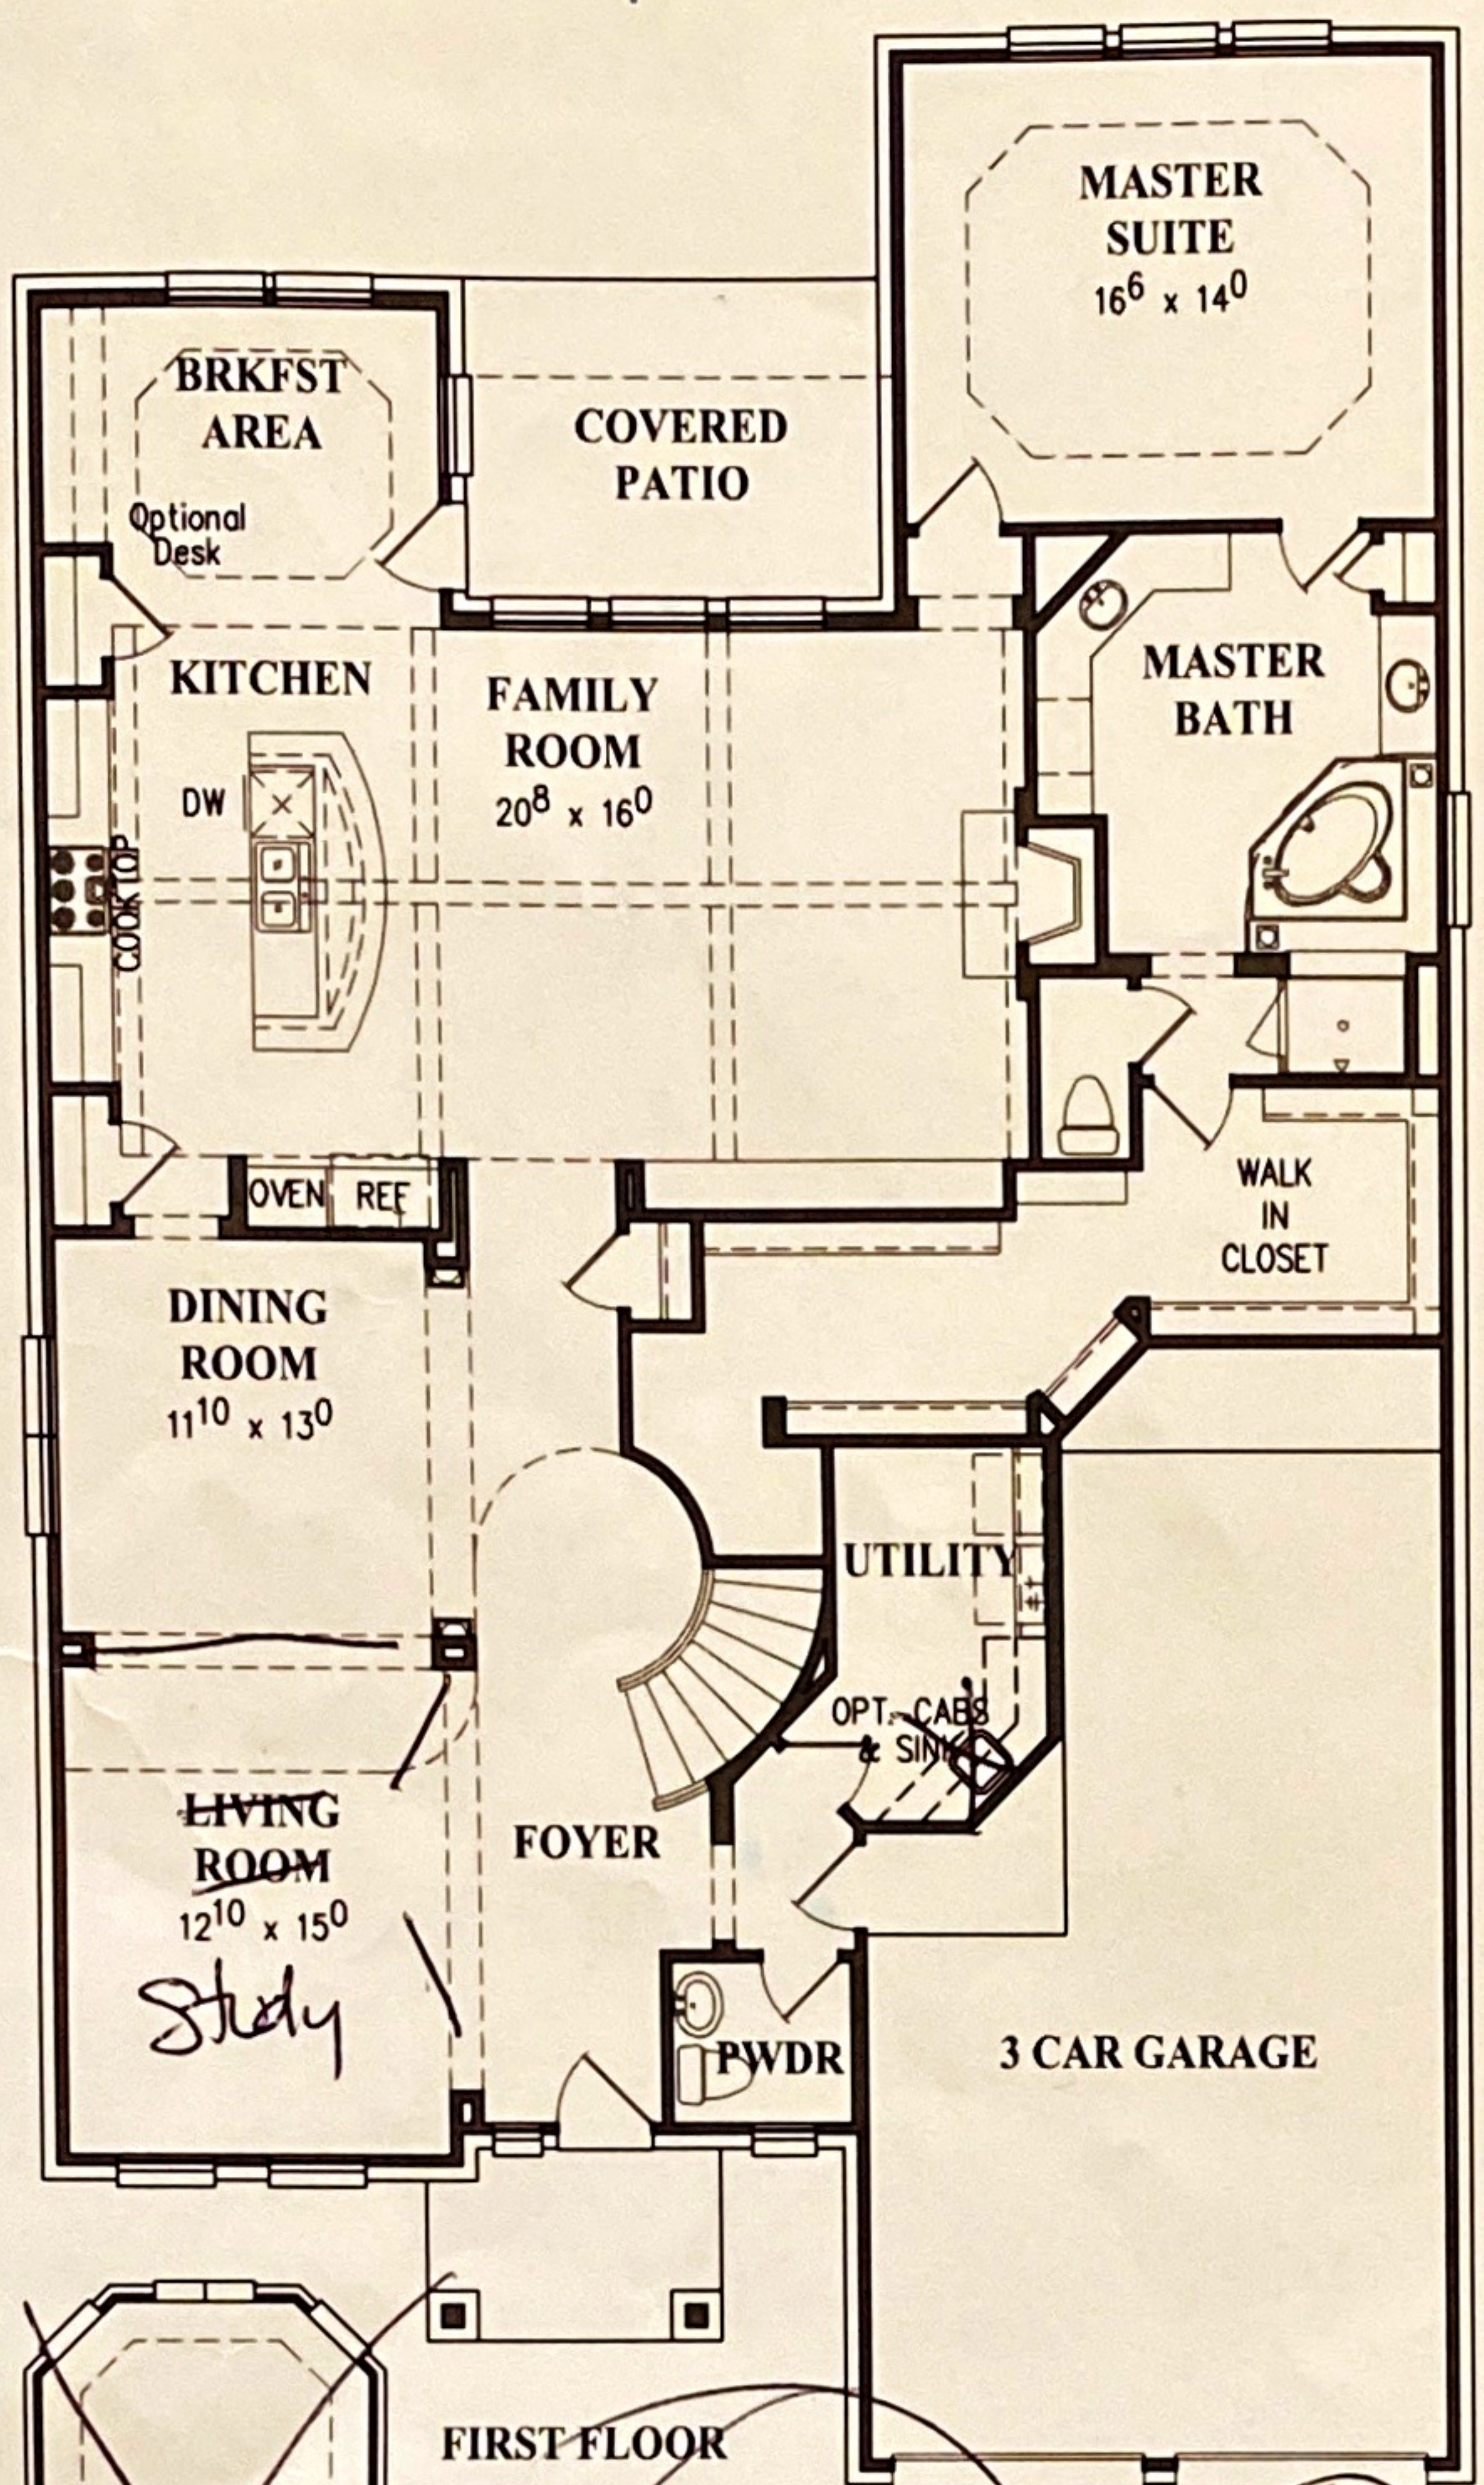

2803 Veneto

WESTIN HOMES

ALEXANDER

ESTATE COLLECTION

3470 Sqft