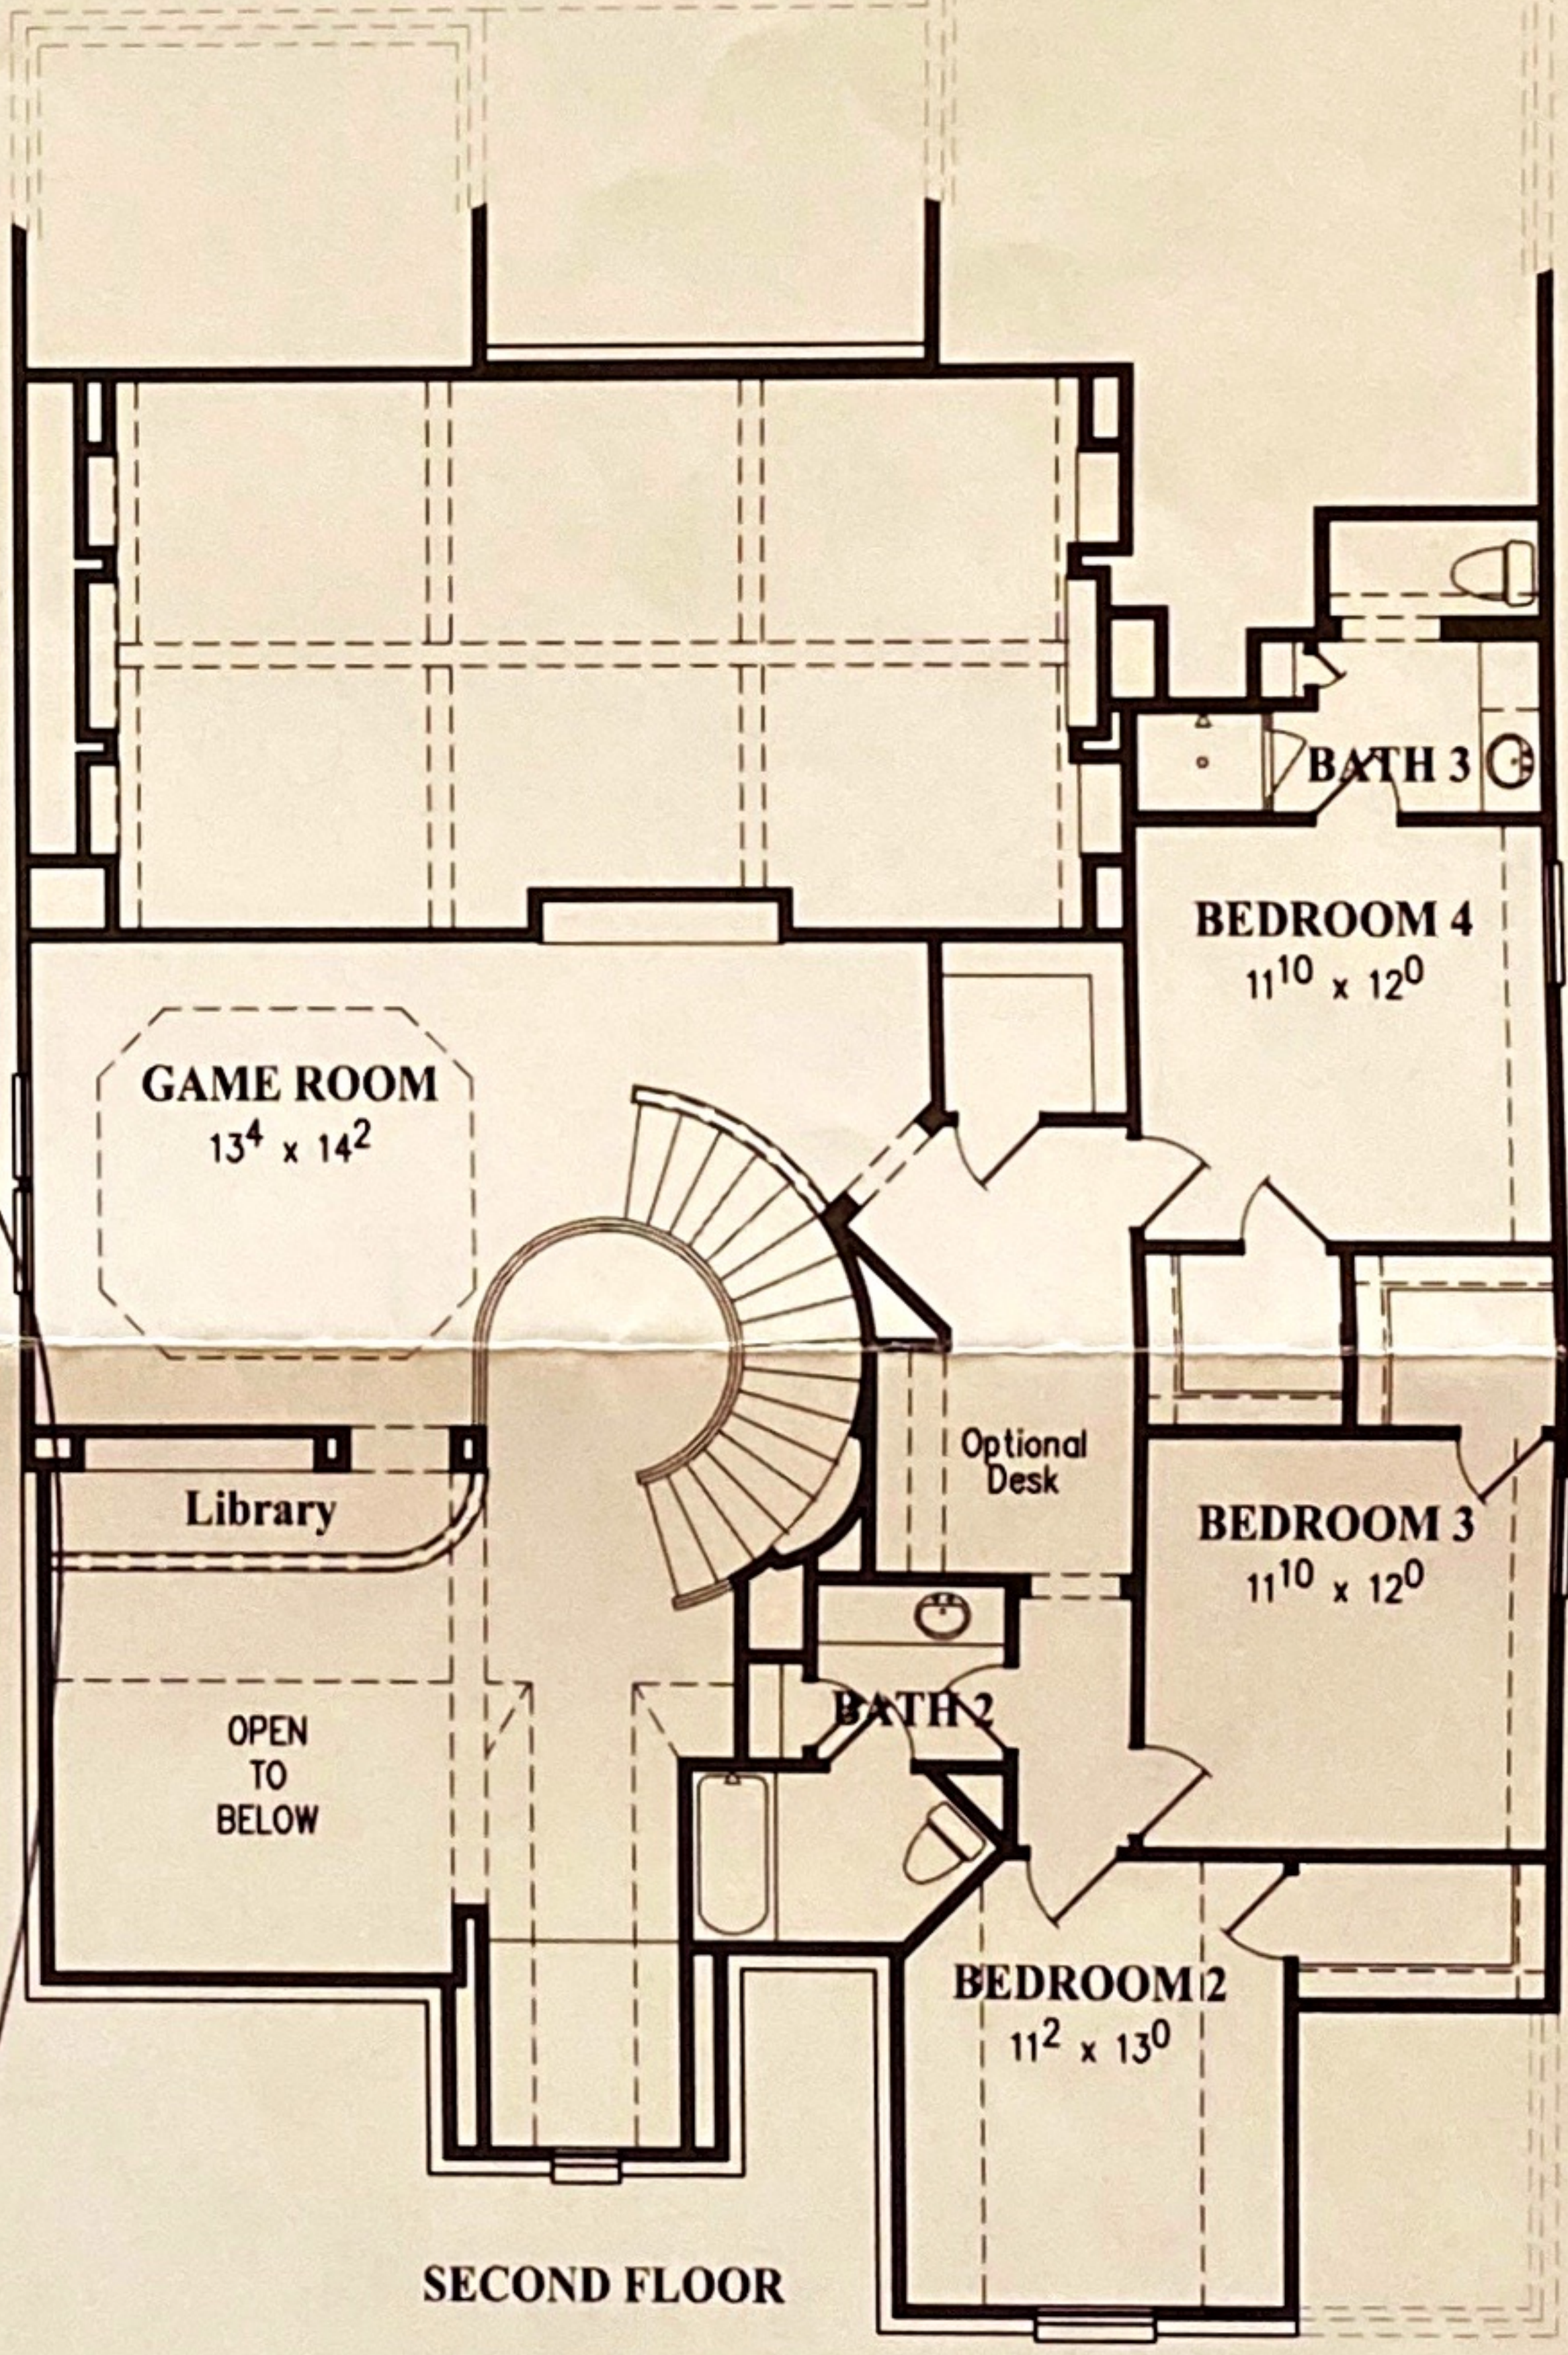

## ALEXANDER

ESTATE COLLECTION

3470 Sqft

FIRST FLOOR

Optional Bedroom 5  
ADDS 190 SQFT

Optional Media Room  
ADDS 190 SQFT

Optional Bay Window  
In Master Bedroom  
ADDS 54 SQFT

Optional Wine Ceilars

ELEVATION "A"

ELEVATION "B"

ELEVATION "C"

ELEVATION "D"

ELEVATION "E"

ELEVATION "F"

SECOND FLOOR

Second Floor