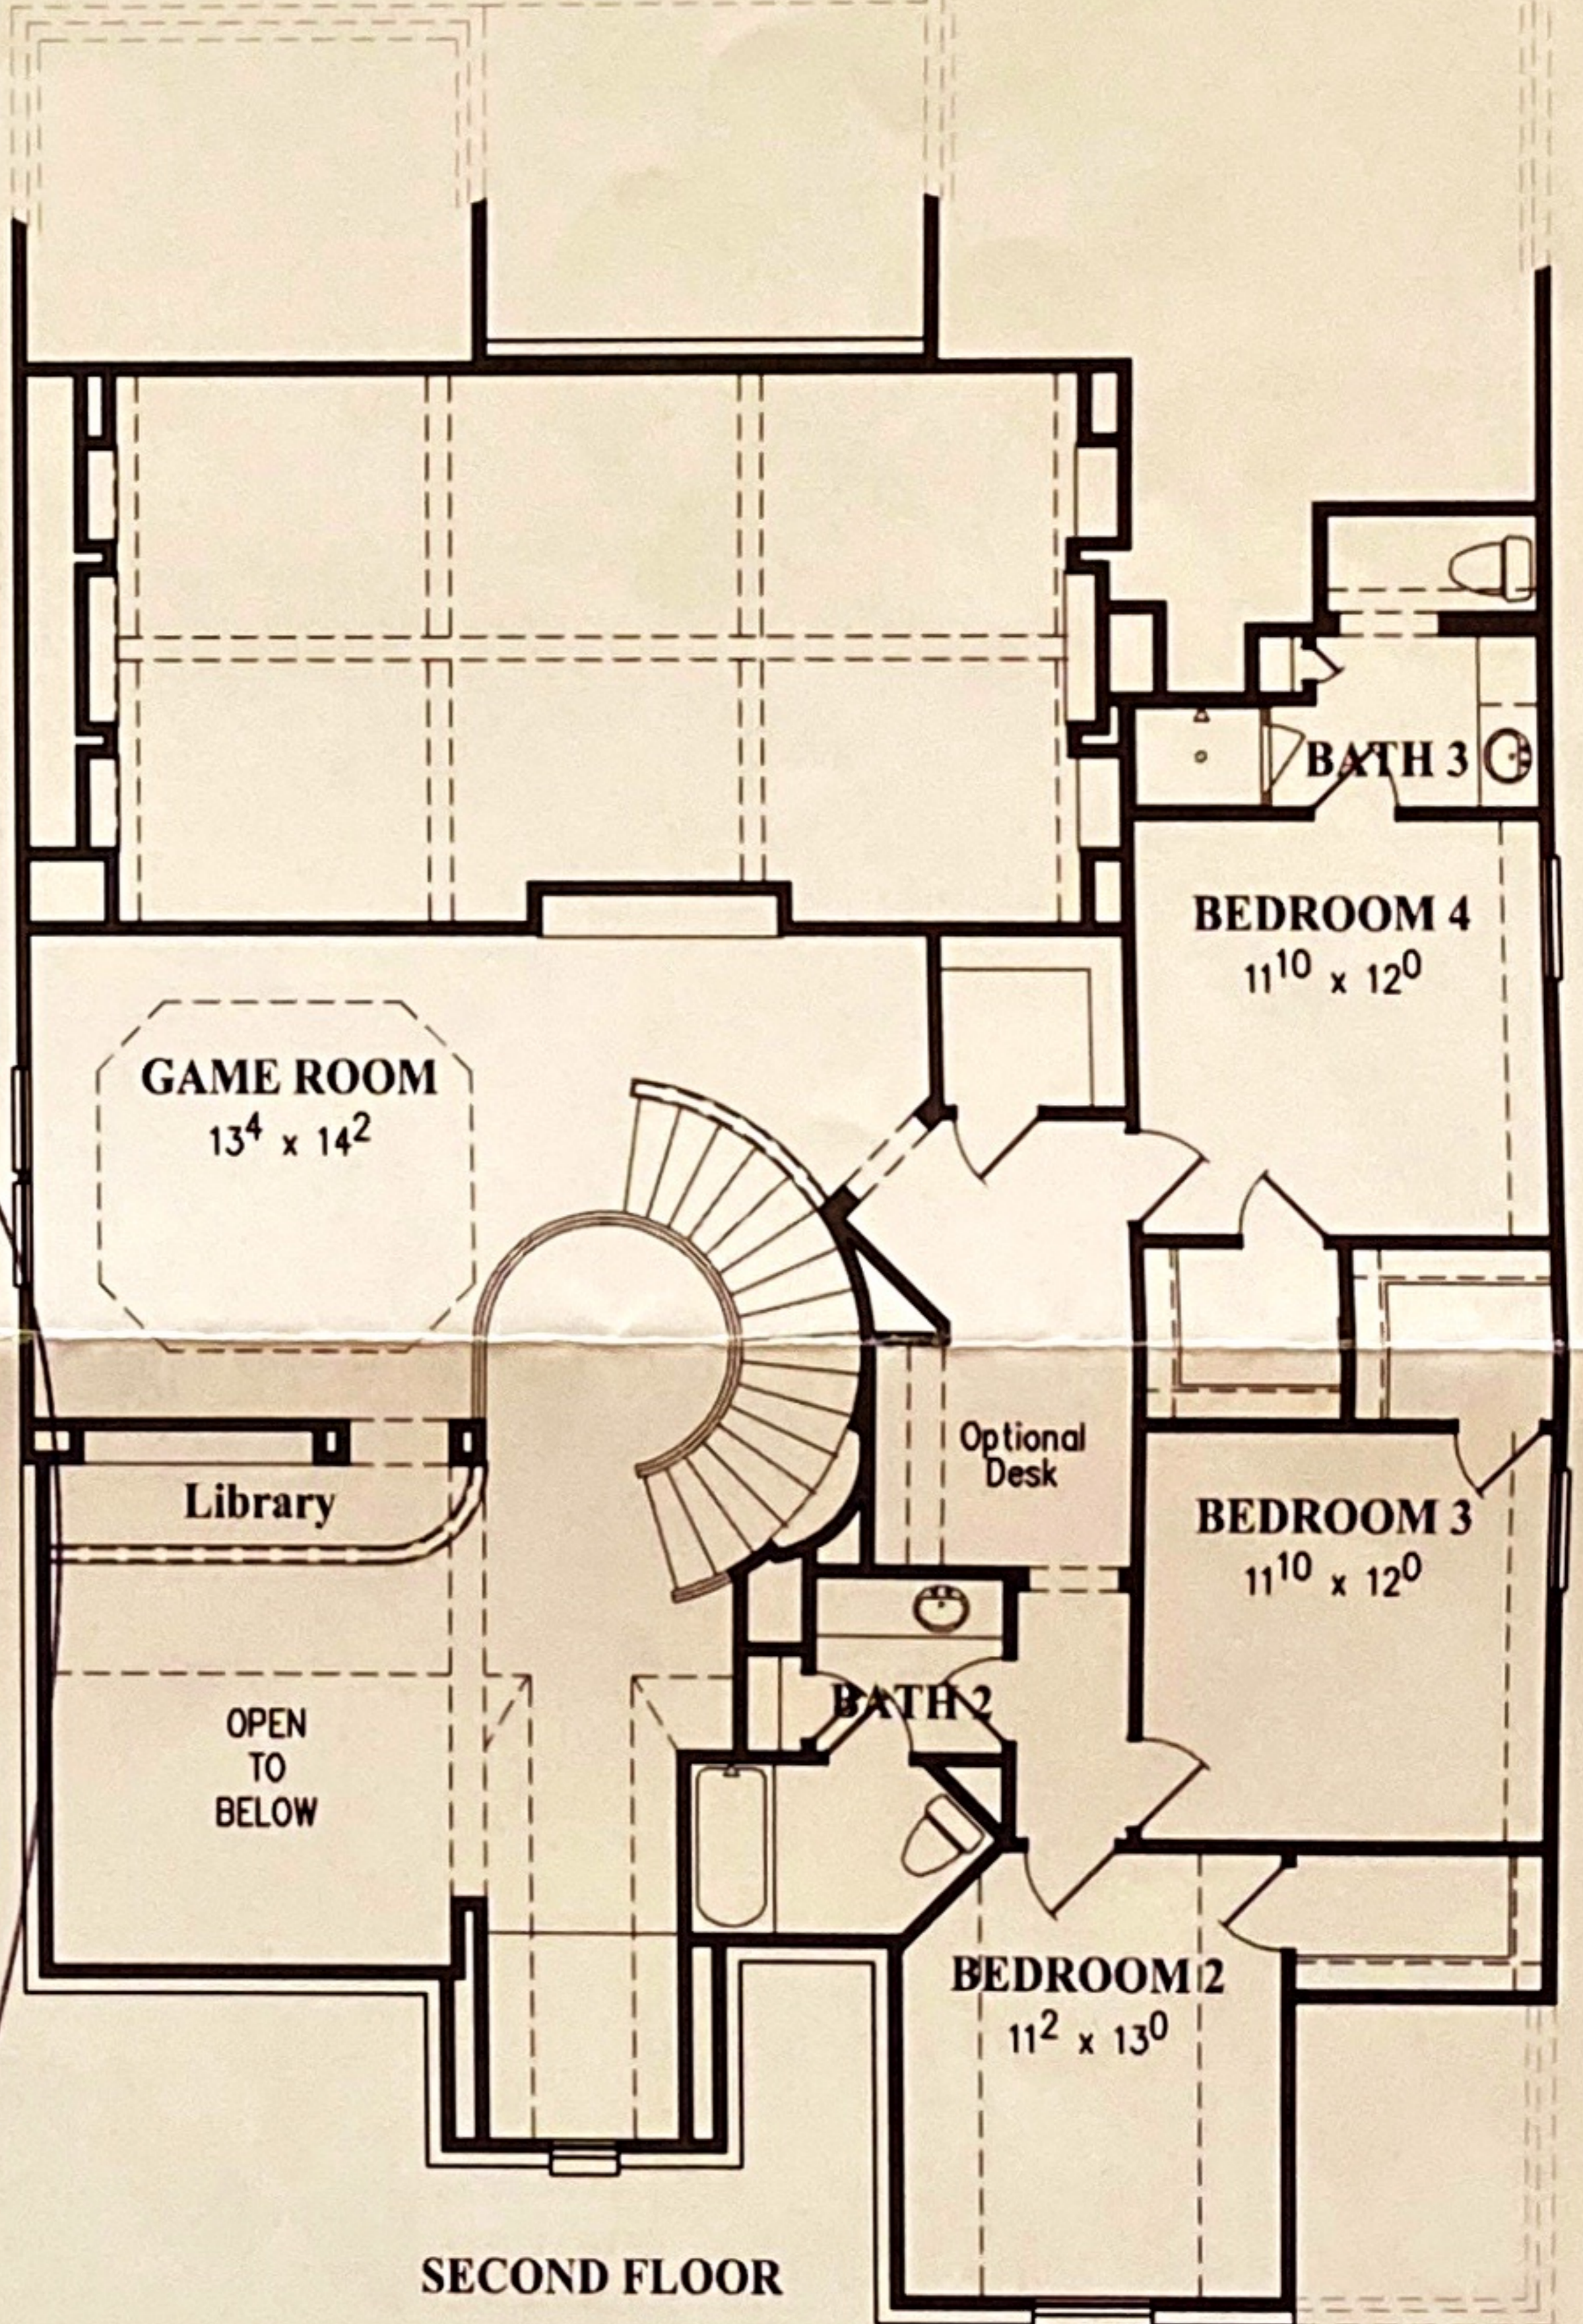

## ALEXANDER

ESTATE COLLECTION

3470 Sqft

Optional Bedroom 5  
ADDS 190 SQFT

Optional Media Room  
ADDS 190 SQFT

Optional Bay Window  
In Master Bedroom  
ADDS 54 SQFT

Second Floor

First Floor

SECOND FLOOR

ELEVATION "A"

ELEVATION "B"

ELEVATION "C"

ELEVATION "D"

ELEVATION "E"

ELEVATION "F"

2803 Veneto