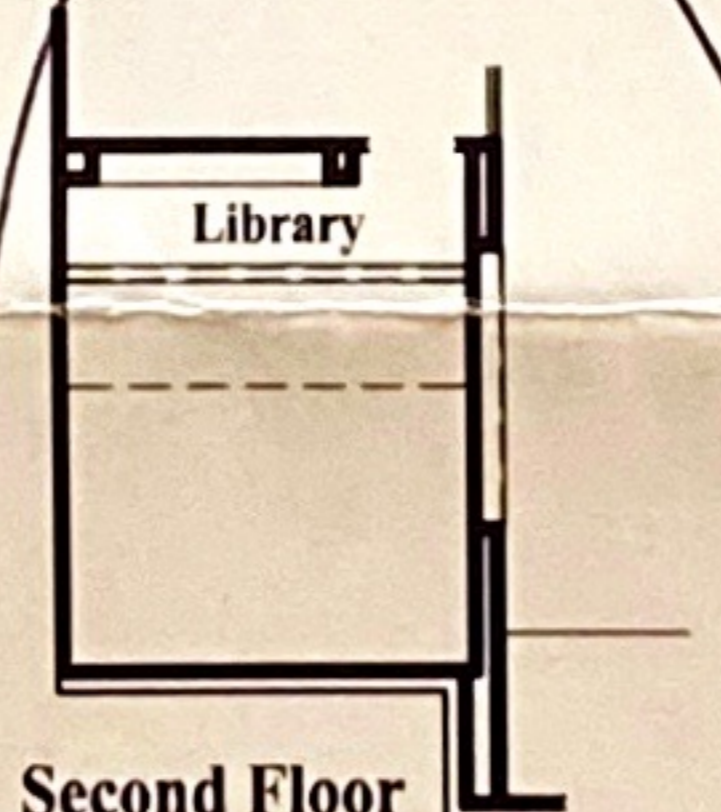

## ALEXANDER

ESTATE COLLECTION

3470 Sqft

Optional Bedroom 5  
ADDS 190 SQFT

Optional Media Room  
ADDS 190 SQFT

Optional Bay Window  
In Master Bedroom  
ADDS 54 SQFT

Second Floor

First Floor

SECOND FLOOR

ELEVATION "A"

ELEVATION "B"

ELEVATION "C"

ELEVATION "D"

ELEVATION "E"

ELEVATION "F"

2803 Veneto