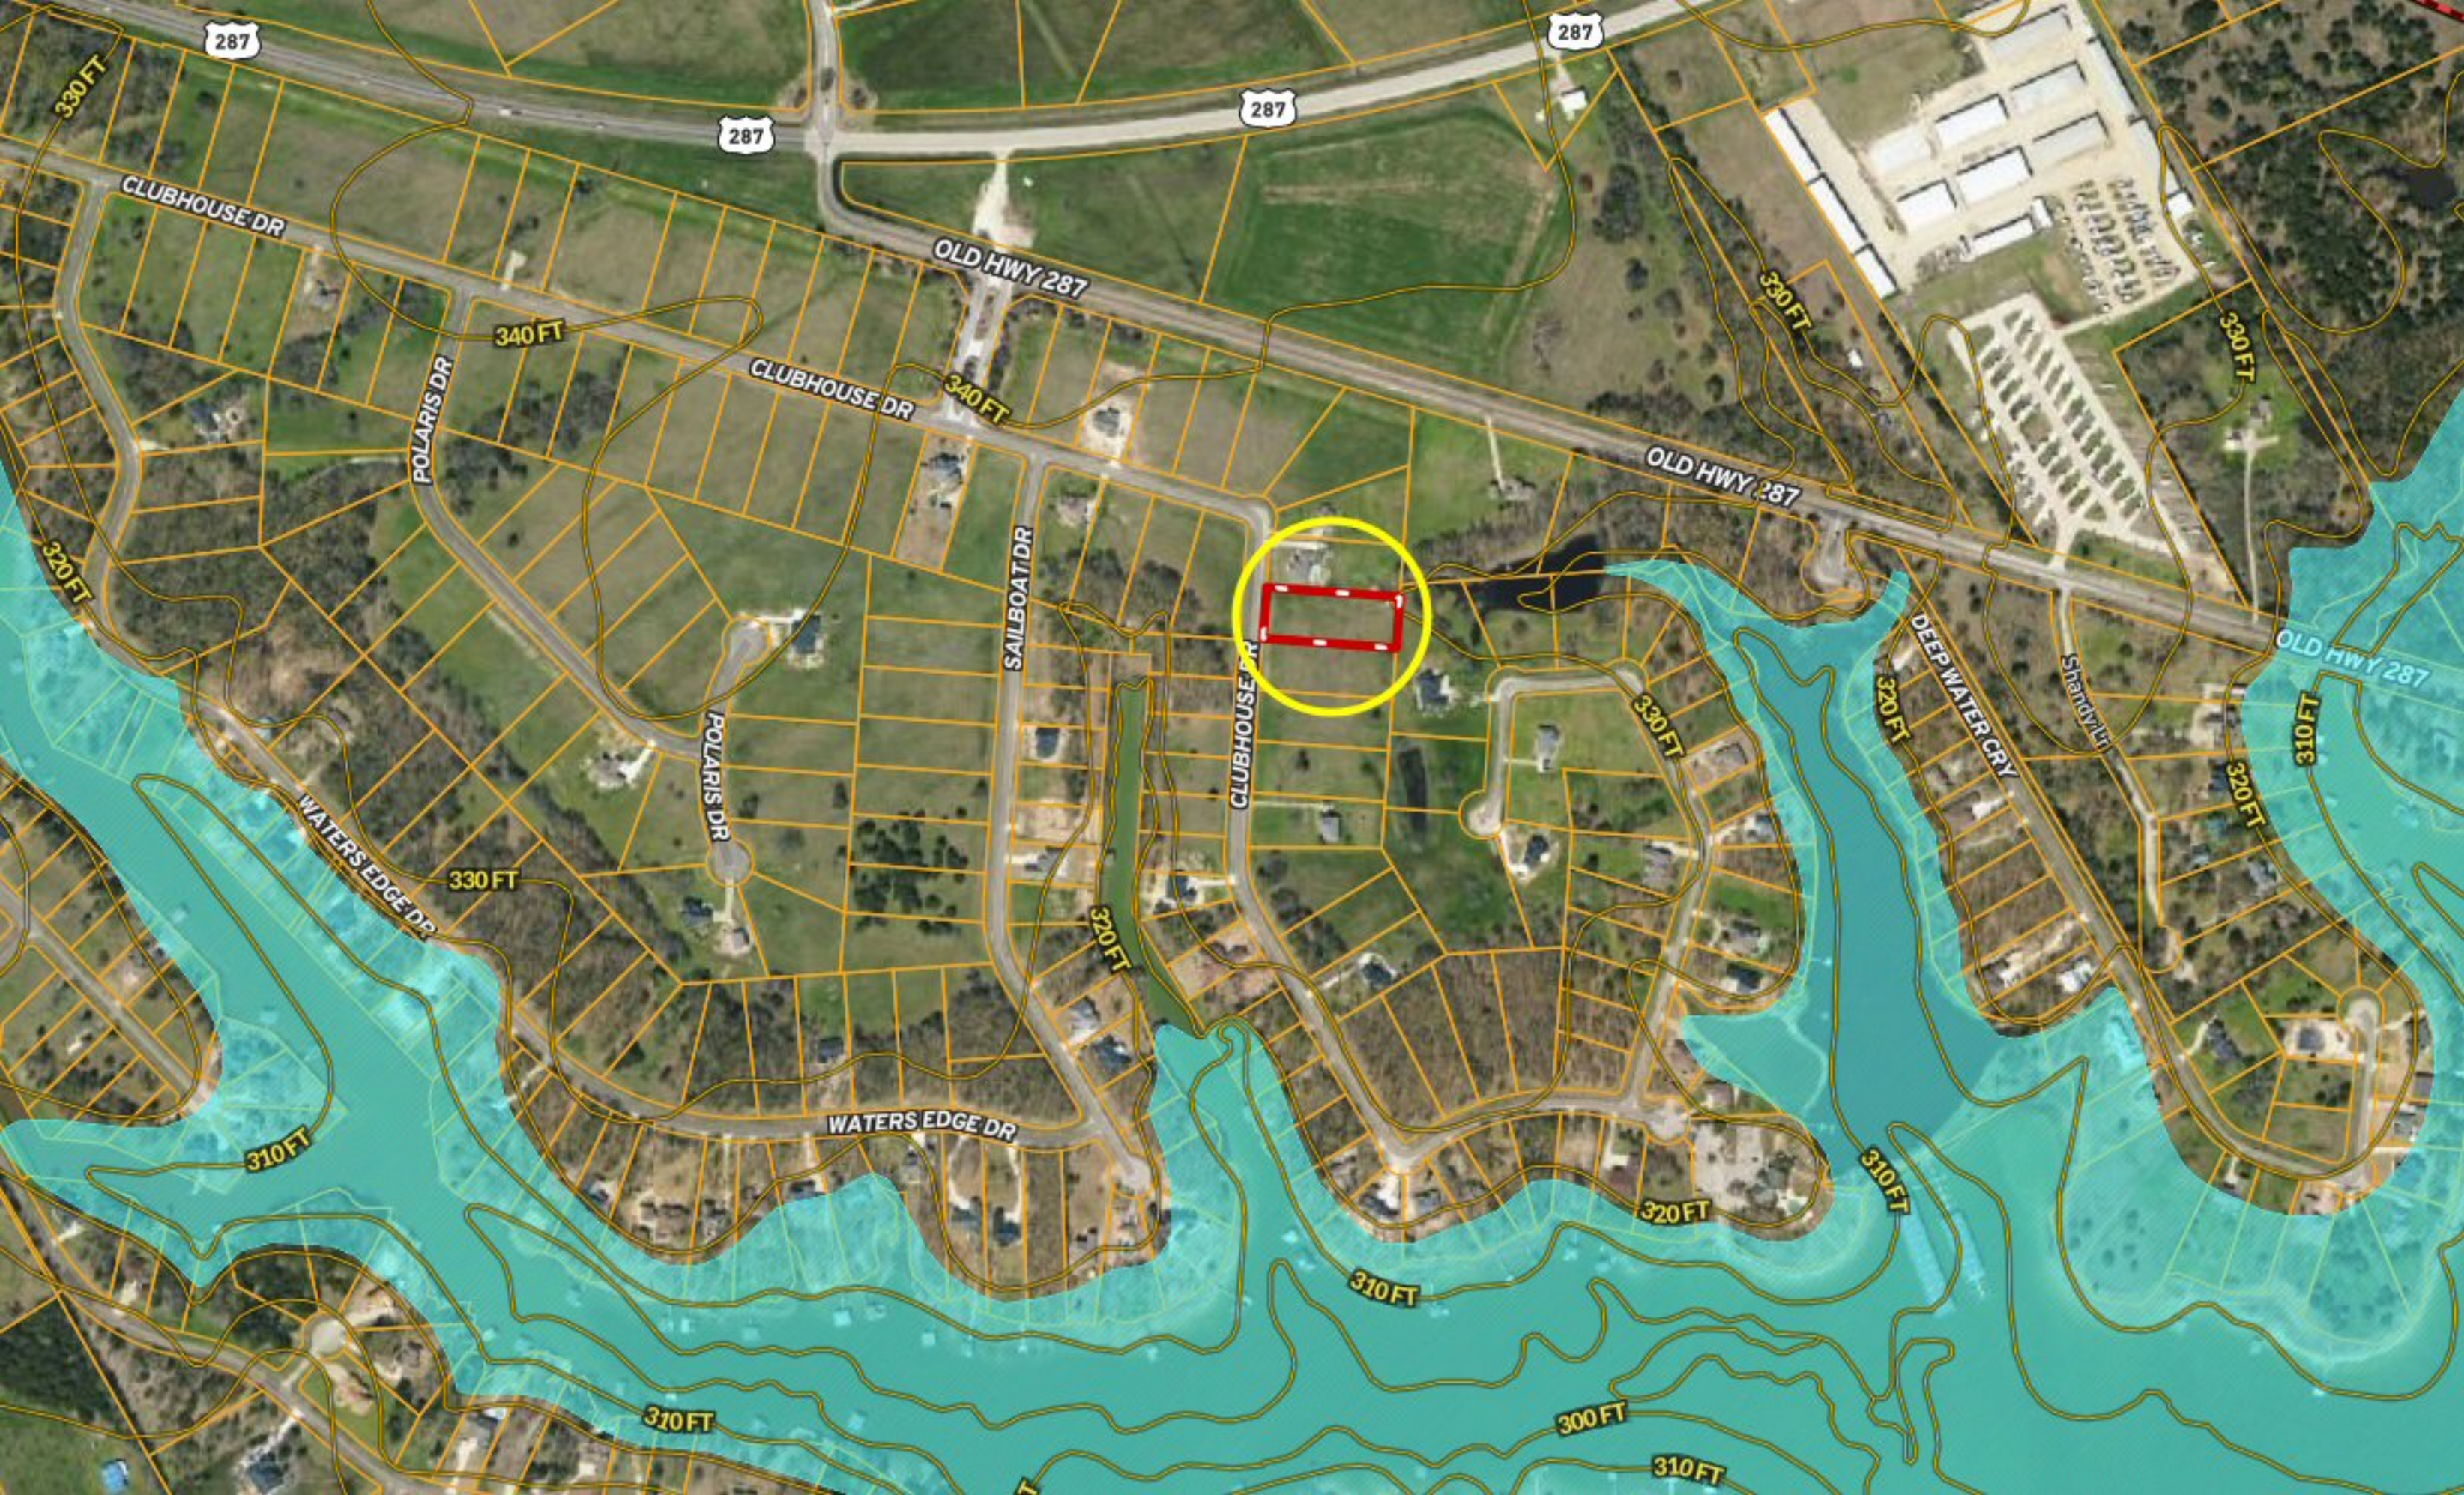

\*\*\* ONE-ACRE \*\*\* Lot 147 Clubhouse Dr ~ THE SHORES on Richland Chambers Lake

SAILBOAT DR

CLUBHOUSE DR

CLUBHOUSE DR

CLUBHOUSE DR

OLD HWY 287

OLD HWY 287

330 FT

320 FT

330 FT

320 FT

330 FT

330 FT

320 FT

330 FT

330 FT

330 FT

330 FT

20 FT