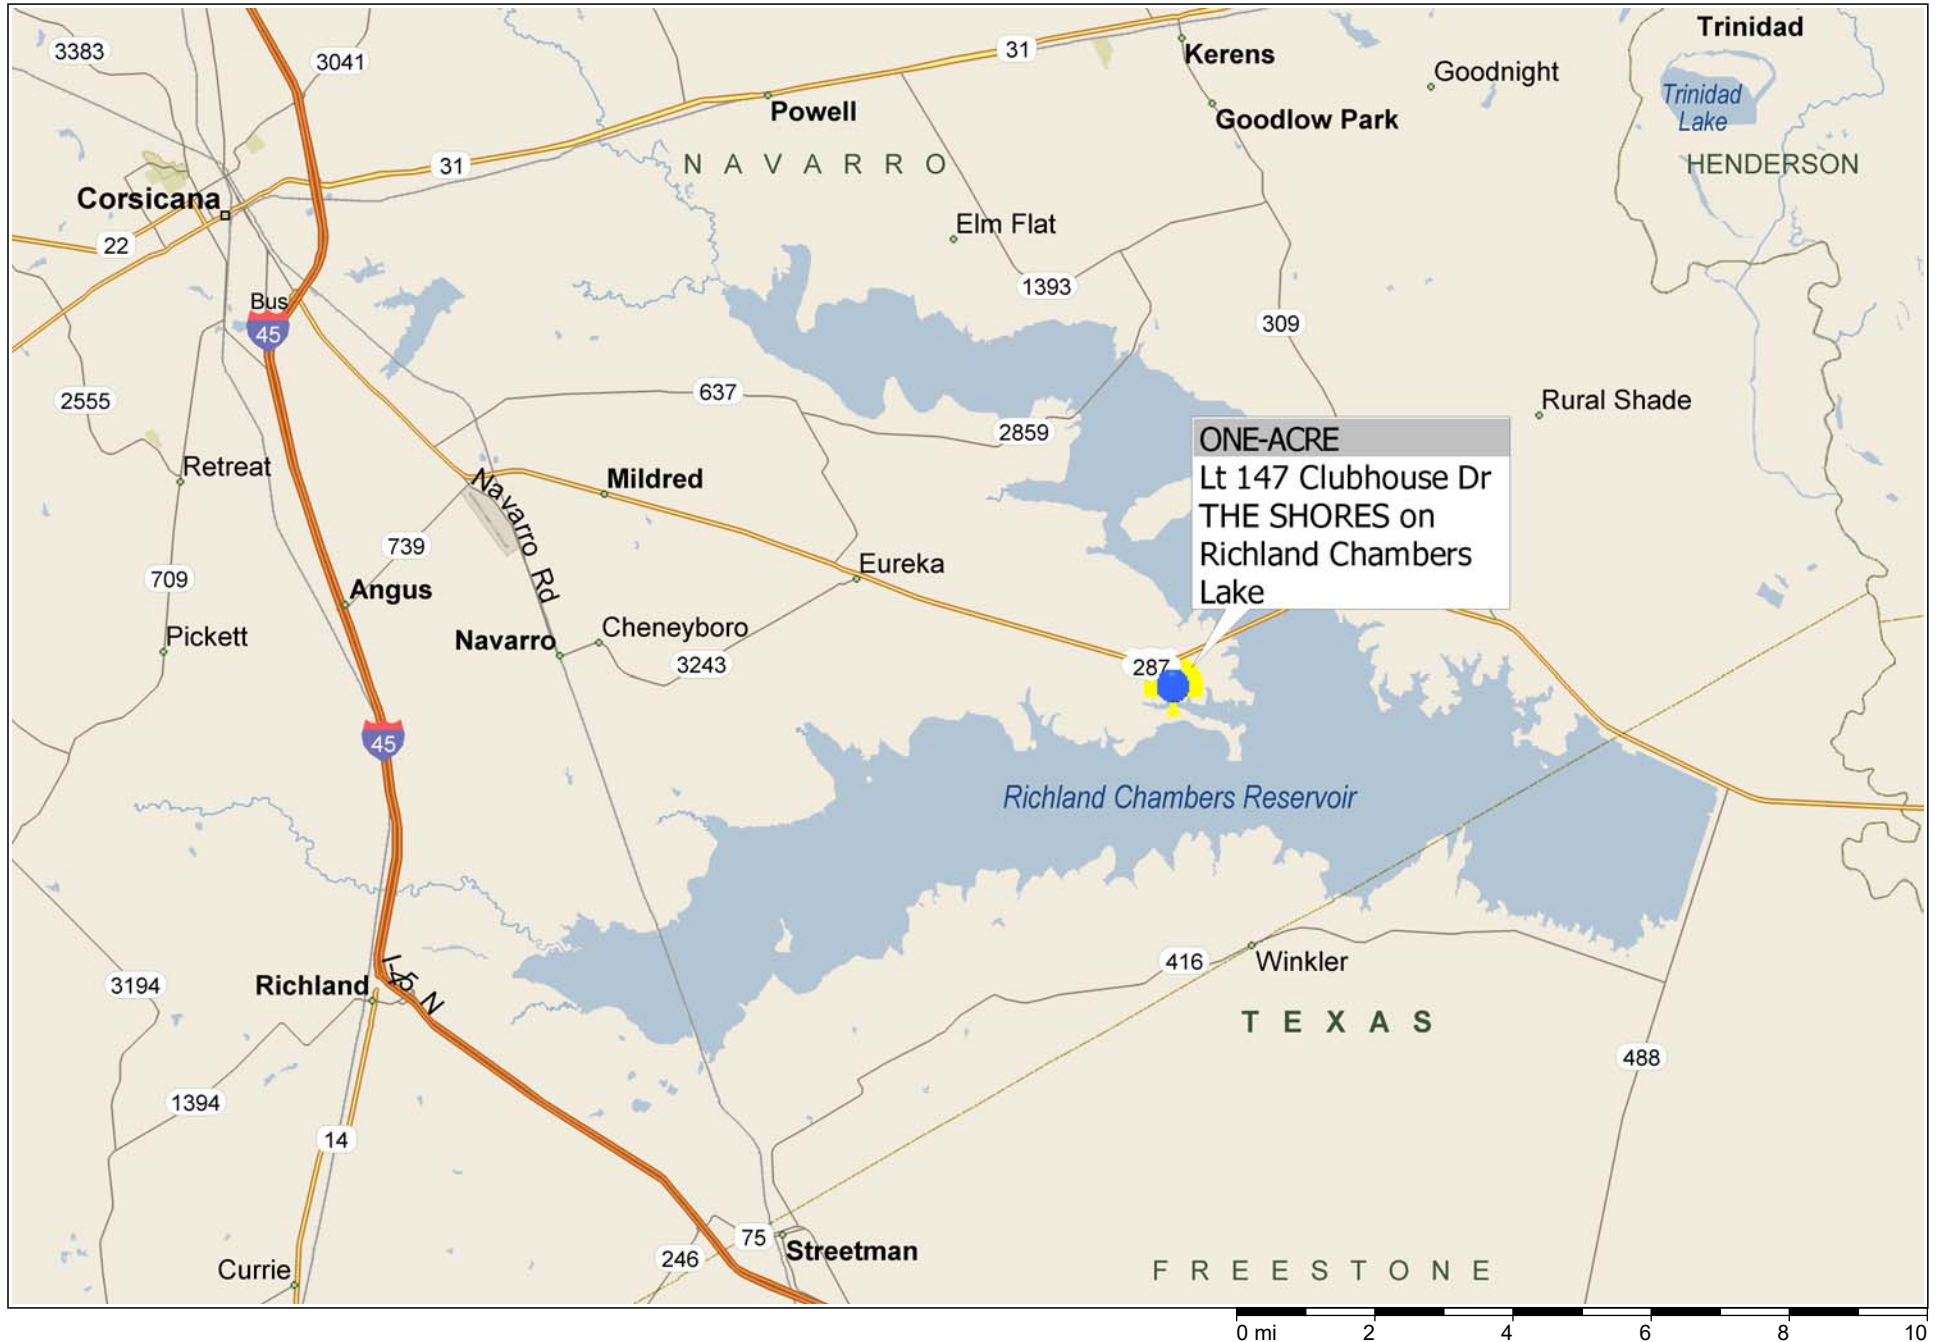

\*\*\* ONE-ACRE \*\*\* Lot 147 Clubhouse Dr ~ THE SHORES on Richland Chambers Lake

SAILBOAT DR

CLUBHOUSE DR

CLUBHOUSE DR

CLUBHOUSE DR

OLD HWY 287

OLD HWY 287

330 FT