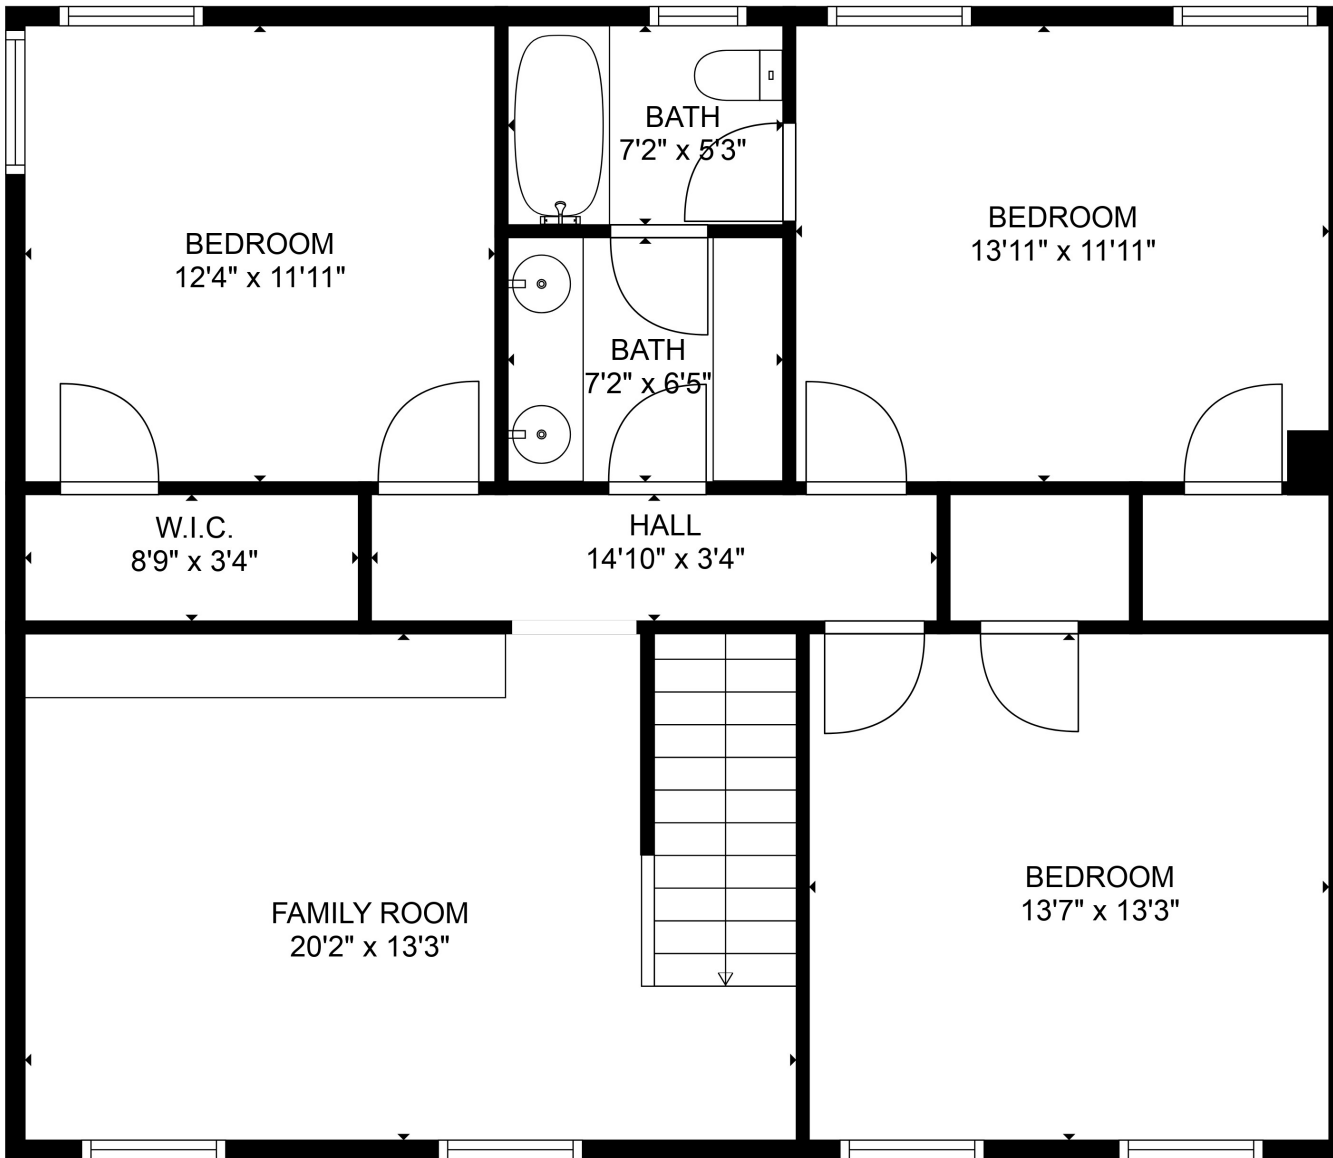

FLOOR 1

FLOOR 2

TOTAL: 2795 sq. ft
 FLOOR 1: 1800 sq. ft, FLOOR 2: 995 sq. ft

MEASUREMENTS ARE CALCULATED BY CUBICASA TECHNOLOGY. DEEMED HIGHLY RELIABLE BUT NOT GUARANTEED.

TOTAL: 2795 sq. ft

FLOOR 1: 1800 sq. ft, FLOOR 2: 995 sq. ft

MEASUREMENTS ARE CALCULATED BY CUBICASA TECHNOLOGY. DEEMED HIGHLY RELIABLE BUT NOT GUARANTEED.

TOTAL: 2795 sq. ft

FLOOR 1: 1800 sq. ft, FLOOR 2: 995 sq. ft

MEASUREMENTS ARE CALCULATED BY CUBICASA TECHNOLOGY. DEEMED HIGHLY RELIABLE BUT NOT GUARANTEED.