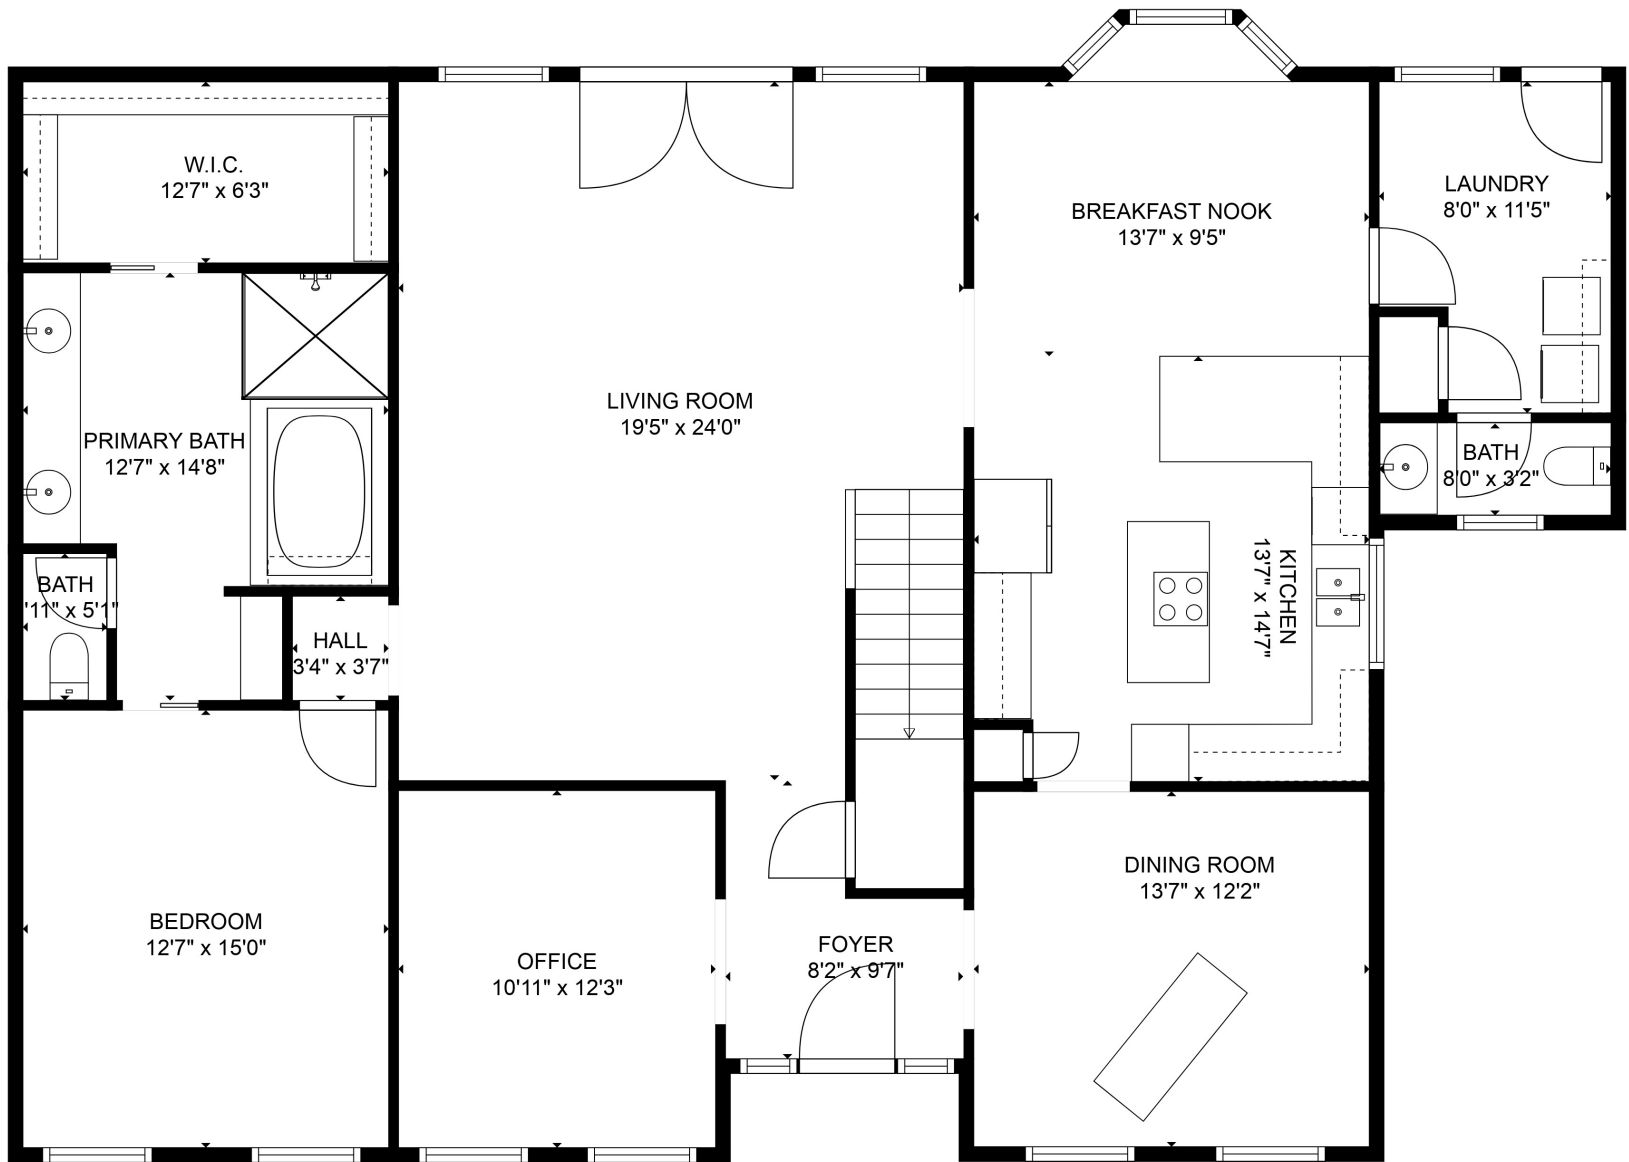

FLOOR 1

FLOOR 2

TOTAL: 2795 sq. ft
 FLOOR 1: 1800 sq. ft, FLOOR 2: 995 sq. ft

MEASUREMENTS ARE CALCULATED BY CUBICASA TECHNOLOGY. DEEMED HIGHLY RELIABLE BUT NOT GUARANTEED.

TOTAL: 2795 sq. ft

FLOOR 1: 1800 sq. ft, FLOOR 2: 995 sq. ft

MEASUREMENTS ARE CALCULATED BY CUBICASA TECHNOLOGY. DEEMED HIGHLY RELIABLE BUT NOT GUARANTEED.

TOTAL: 2795 sq. ft

FLOOR 1: 1800 sq. ft, FLOOR 2: 995 sq. ft

MEASUREMENTS ARE CALCULATED BY CUBICASA TECHNOLOGY. DEEMED HIGHLY RELIABLE BUT NOT GUARANTEED.