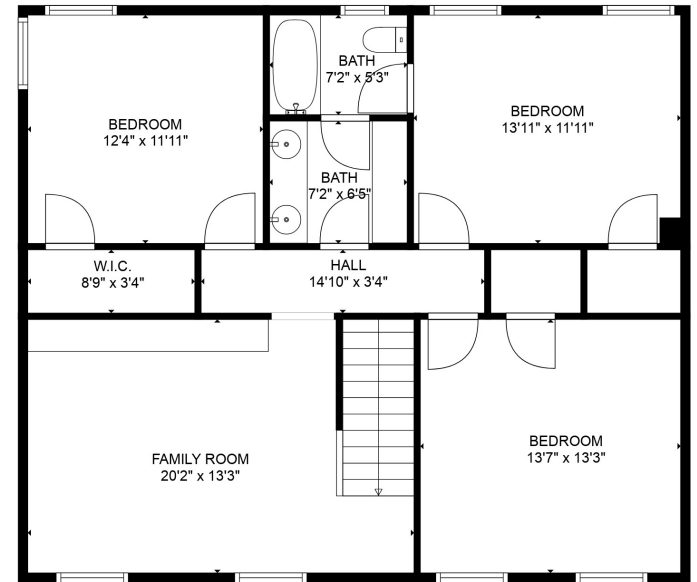

FLOOR 1

FLOOR 2

TOTAL: 2795 sq. ft
 FLOOR 1: 1800 sq. ft, FLOOR 2: 995 sq. ft

MEASUREMENTS ARE CALCULATED BY CUBICASA TECHNOLOGY. DEEMED HIGHLY RELIABLE BUT NOT GUARANTEED.

TOTAL: 2795 sq. ft

FLOOR 1: 1800 sq. ft, FLOOR 2: 995 sq. ft

MEASUREMENTS ARE CALCULATED BY CUBICASA TECHNOLOGY. DEEMED HIGHLY RELIABLE BUT NOT GUARANTEED.

TOTAL: 2795 sq. ft

FLOOR 1: 1800 sq. ft, FLOOR 2: 995 sq. ft

MEASUREMENTS ARE CALCULATED BY CUBICASA TECHNOLOGY. DEEMED HIGHLY RELIABLE BUT NOT GUARANTEED.