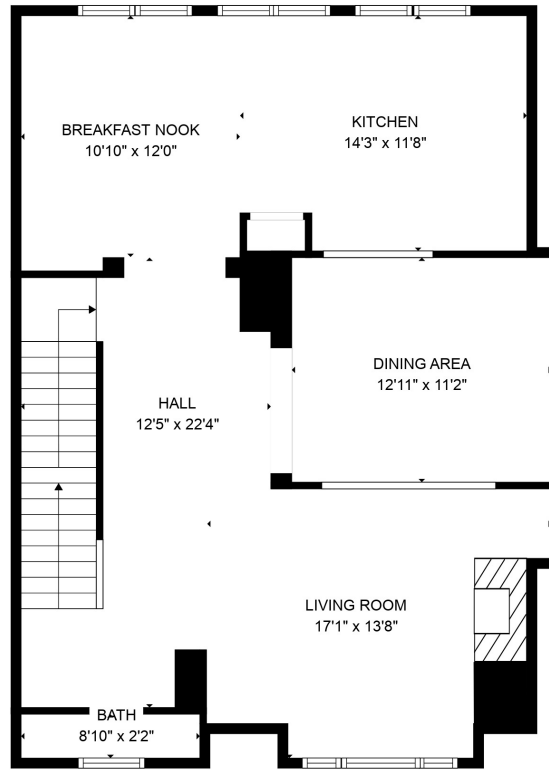

FLOOR 1

FLOOR 2

FLOOR 3

TOTAL: 2184 sq. ft
 FLOOR 1: 578 sq. ft, FLOOR 2: 929 sq. ft, FLOOR 3: 677 sq. ft
 EXCLUDED AREAS: GARAGE: 333 sq. ft

TOTAL: 2184 sq. ft
FLOOR 1: 578 sq. ft, FLOOR 2: 929 sq. ft, FLOOR 3: 677 sq. ft
EXCLUDED AREAS: GARAGE: 333 sq. ft

MEASUREMENTS ARE CALCULATED BY CUBICASA TECHNOLOGY. DEEMED HIGHLY RELIABLE BUT NOT GUARANTEED.

TOTAL: 2184 sq. ft

FLOOR 1: 578 sq. ft, FLOOR 2: 929 sq. ft, FLOOR 3: 677 sq. ft

EXCLUDED AREAS: GARAGE: 333 sq. ft