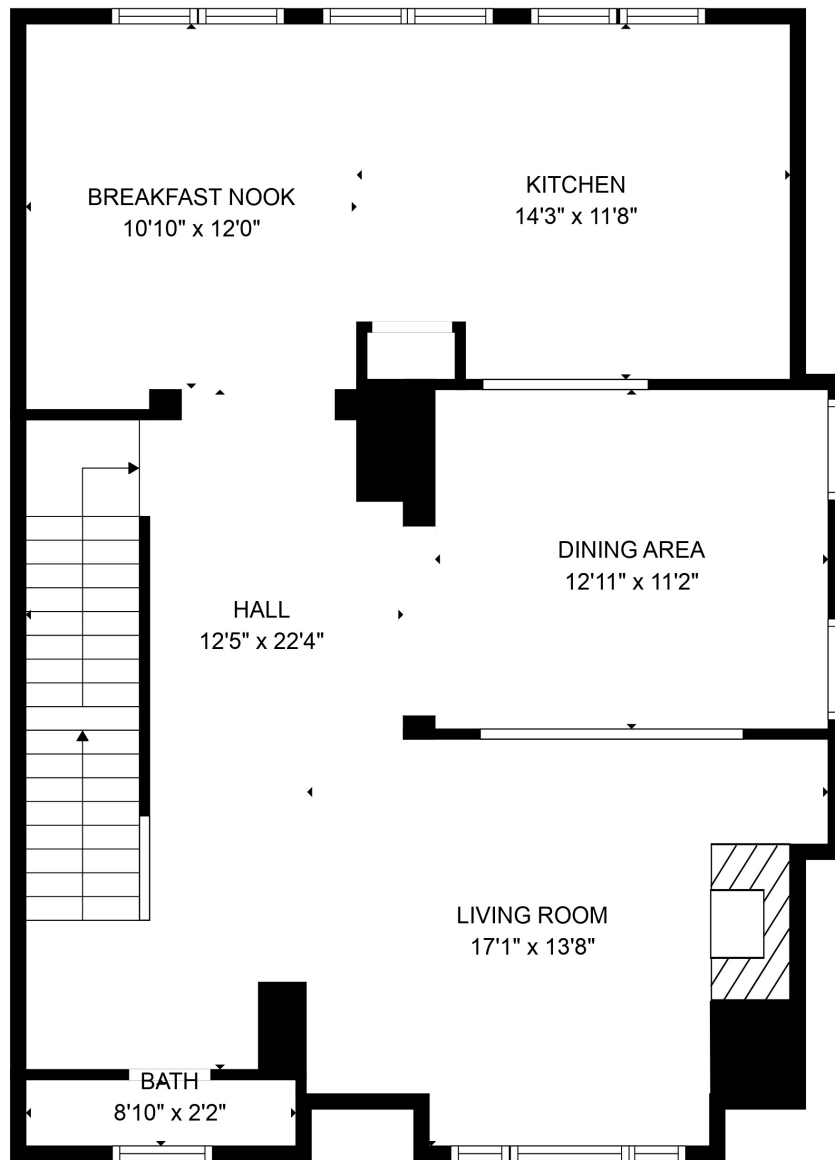

FLOOR 1

FLOOR 2

FLOOR 3

TOTAL: 2184 sq. ft
 FLOOR 1: 578 sq. ft, FLOOR 2: 929 sq. ft, FLOOR 3: 677 sq. ft
 EXCLUDED AREAS: GARAGE: 333 sq. ft

TOTAL: 2184 sq. ft
FLOOR 1: 578 sq. ft, FLOOR 2: 929 sq. ft, FLOOR 3: 677 sq. ft
EXCLUDED AREAS: GARAGE: 333 sq. ft

MEASUREMENTS ARE CALCULATED BY CUBICASA TECHNOLOGY. DEEMED HIGHLY RELIABLE BUT NOT GUARANTEED.

TOTAL: 2184 sq. ft

FLOOR 1: 578 sq. ft, FLOOR 2: 929 sq. ft, FLOOR 3: 677 sq. ft

EXCLUDED AREAS: GARAGE: 333 sq. ft