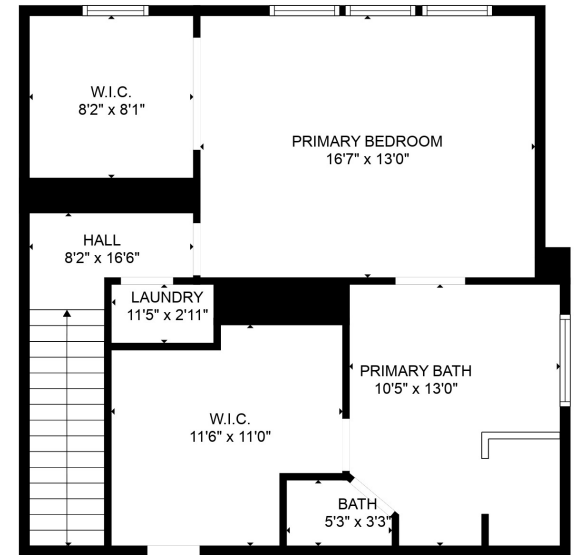

FLOOR 1

FLOOR 2

FLOOR 3

TOTAL: 2184 sq. ft
 FLOOR 1: 578 sq. ft, FLOOR 2: 929 sq. ft, FLOOR 3: 677 sq. ft
 EXCLUDED AREAS: GARAGE: 333 sq. ft

TOTAL: 2184 sq. ft
FLOOR 1: 578 sq. ft, FLOOR 2: 929 sq. ft, FLOOR 3: 677 sq. ft
EXCLUDED AREAS: GARAGE: 333 sq. ft

MEASUREMENTS ARE CALCULATED BY CUBICASA TECHNOLOGY. DEEMED HIGHLY RELIABLE BUT NOT GUARANTEED.

TOTAL: 2184 sq. ft

FLOOR 1: 578 sq. ft, FLOOR 2: 929 sq. ft, FLOOR 3: 677 sq. ft

EXCLUDED AREAS: GARAGE: 333 sq. ft