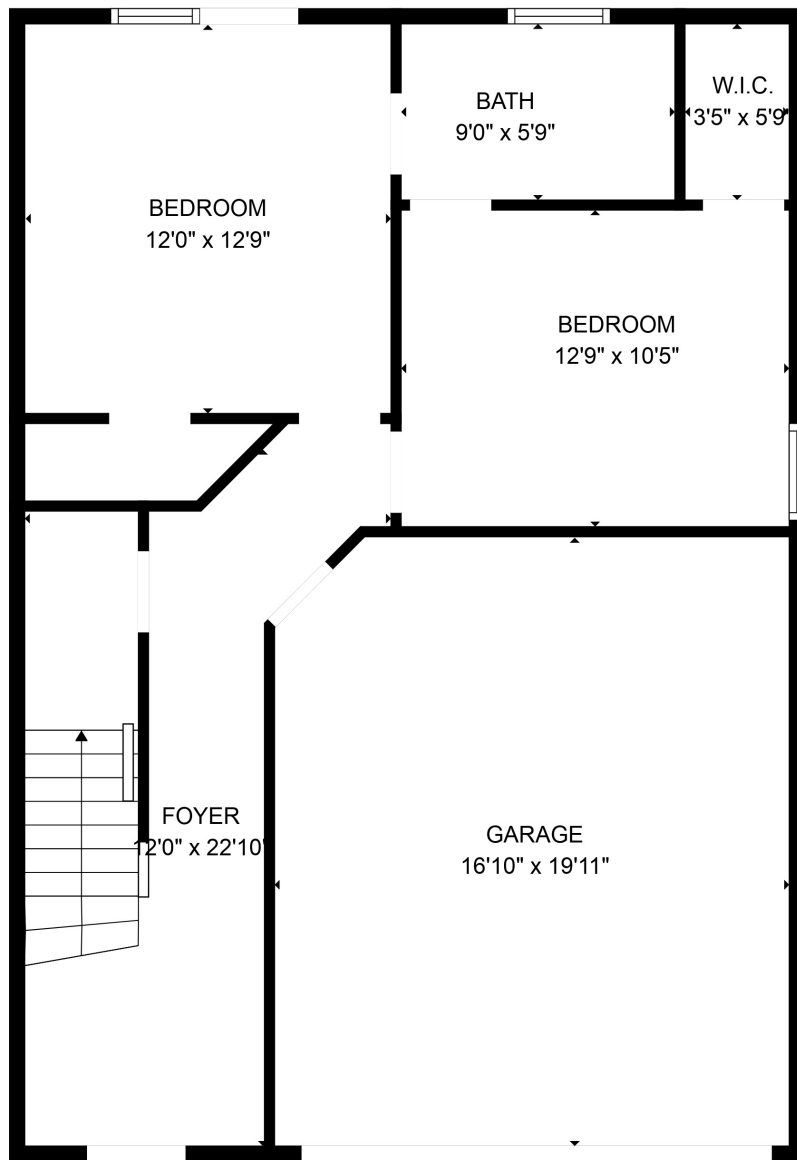

FLOOR 1

FLOOR 2

FLOOR 3

TOTAL: 2184 sq. ft
 FLOOR 1: 578 sq. ft, FLOOR 2: 929 sq. ft, FLOOR 3: 677 sq. ft
 EXCLUDED AREAS: GARAGE: 333 sq. ft

TOTAL: 2184 sq. ft
FLOOR 1: 578 sq. ft, FLOOR 2: 929 sq. ft, FLOOR 3: 677 sq. ft
EXCLUDED AREAS: GARAGE: 333 sq. ft

MEASUREMENTS ARE CALCULATED BY CUBICASA TECHNOLOGY. DEEMED HIGHLY RELIABLE BUT NOT GUARANTEED.

TOTAL: 2184 sq. ft

FLOOR 1: 578 sq. ft, FLOOR 2: 929 sq. ft, FLOOR 3: 677 sq. ft

EXCLUDED AREAS: GARAGE: 333 sq. ft