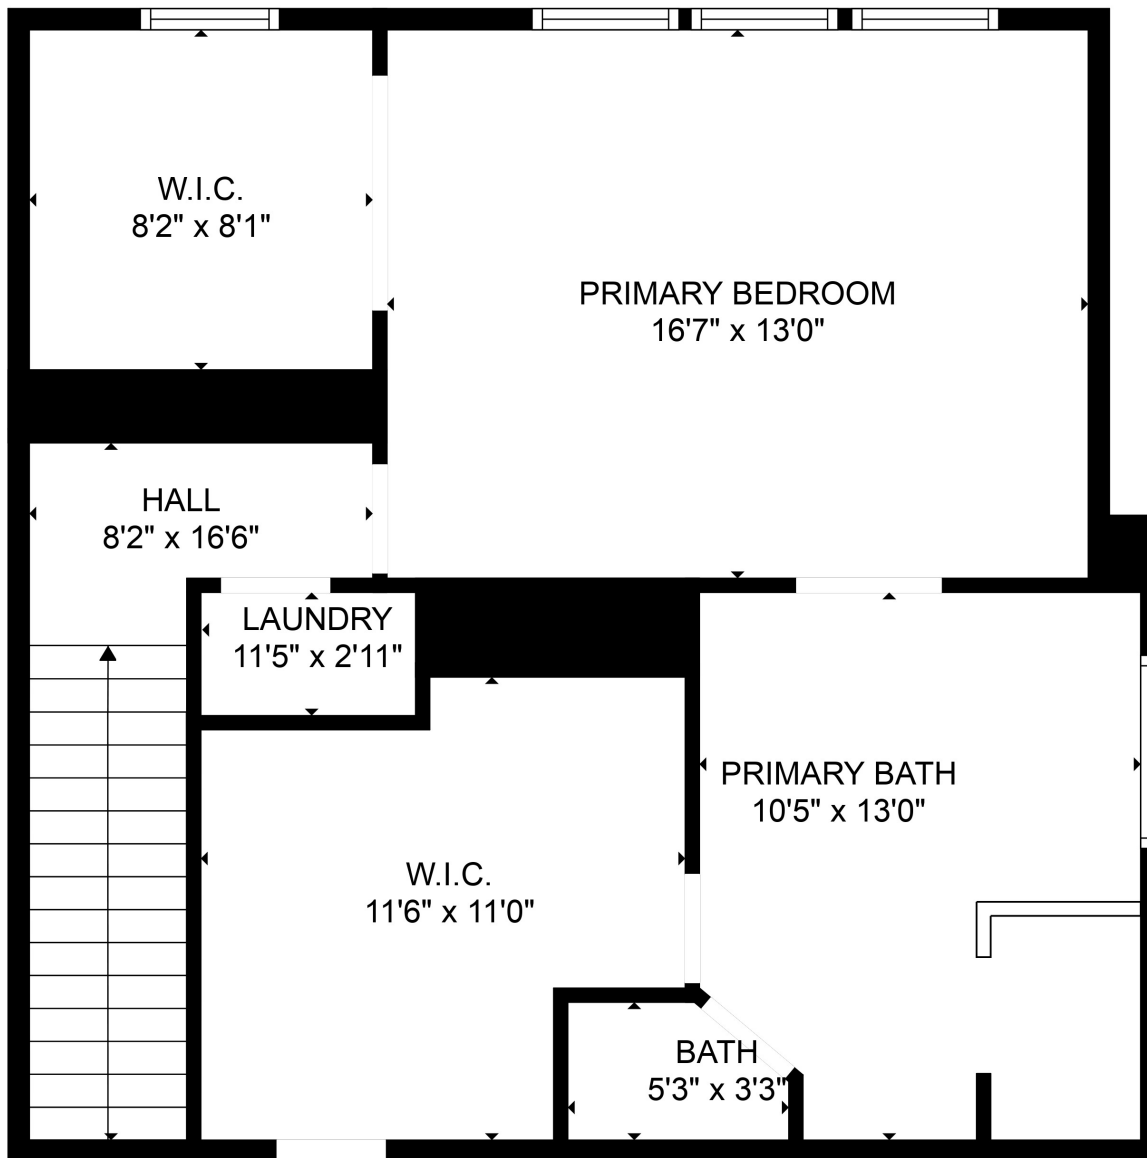

FLOOR 1

FLOOR 2

FLOOR 3

TOTAL: 2184 sq. ft
 FLOOR 1: 578 sq. ft, FLOOR 2: 929 sq. ft, FLOOR 3: 677 sq. ft
 EXCLUDED AREAS: GARAGE: 333 sq. ft

TOTAL: 2184 sq. ft
FLOOR 1: 578 sq. ft, FLOOR 2: 929 sq. ft, FLOOR 3: 677 sq. ft
EXCLUDED AREAS: GARAGE: 333 sq. ft

MEASUREMENTS ARE CALCULATED BY CUBICASA TECHNOLOGY. DEEMED HIGHLY RELIABLE BUT NOT GUARANTEED.

TOTAL: 2184 sq. ft

FLOOR 1: 578 sq. ft, FLOOR 2: 929 sq. ft, FLOOR 3: 677 sq. ft

EXCLUDED AREAS: GARAGE: 333 sq. ft