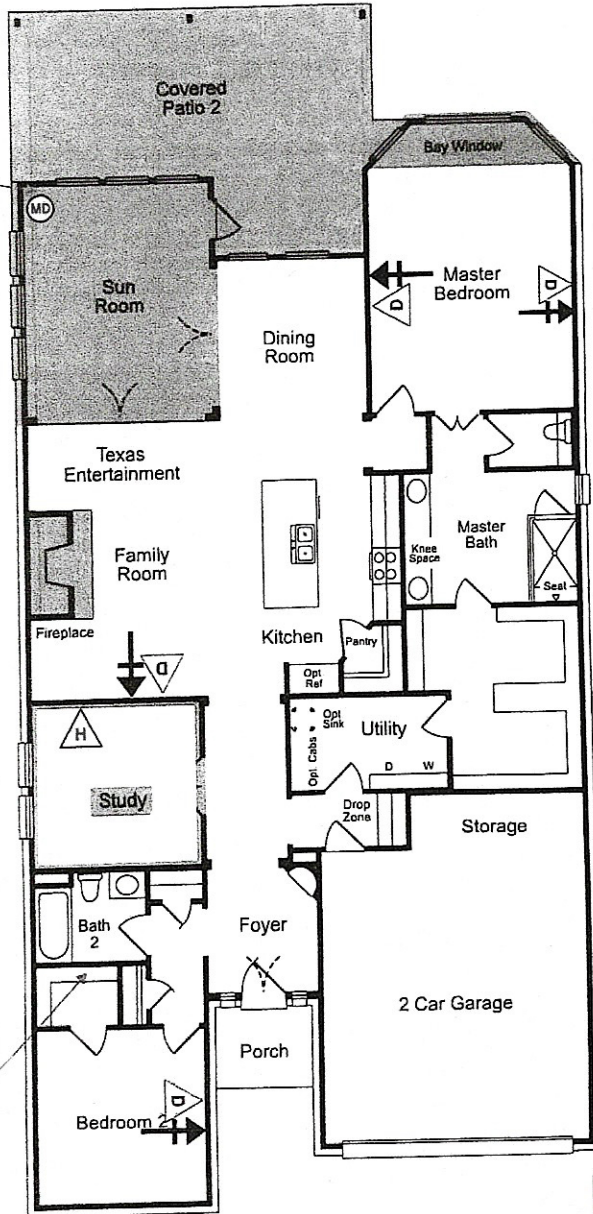

Gray Vervain ST
erra at Woodforest 50

Strasburg

FIRST FLOOR

▲▲	Phone/Cable
▲▲	HOH (2-data/1-cable)
▲	Phone
▲	Data
↑	Cable
▲▲	Phone/Data
▲▲	Quad (2-data/2-cable)
▲▲	3-Phone/1-Cable
○	Conduit
○	In-Ceiling Speaker
■	In-Wall Speaker
▭	Subwoofer
▭	HDMI
○	Carbon Monoxide
○	GlassBreak Detector
○	Smoke Detector
○	Motion Detector

Motion
Prewire

Taylor Morrison Basic
20" Panel @ 34" aff.
Dmarc
(2) CAT5e, (1) RG6, (1)
16/2

- ✓ Prewire
- ✓ Security
- ✓ Home Theater
- ✓ Music Audio
- ✓ Central Vacuum
- ✓ Home Automation

DPW 0857 Contact Trim 425
DSE 0912 Security Trim 325
cuttel 60/225

SIGNATURE _____ DATE _____
Signature represents homeowner has reviewed and approved this low voltage wiring layout

Taylor Morrison Basic Security Alarm Prewire:

- (1) Security Keypad prewire only at Garage Door
- Exterior Doors (maximum 3) prewire & contacts
- No window prewire/contacts
- (1) Motion prewire only @ Family
- (1) Interior alarm siren prewire