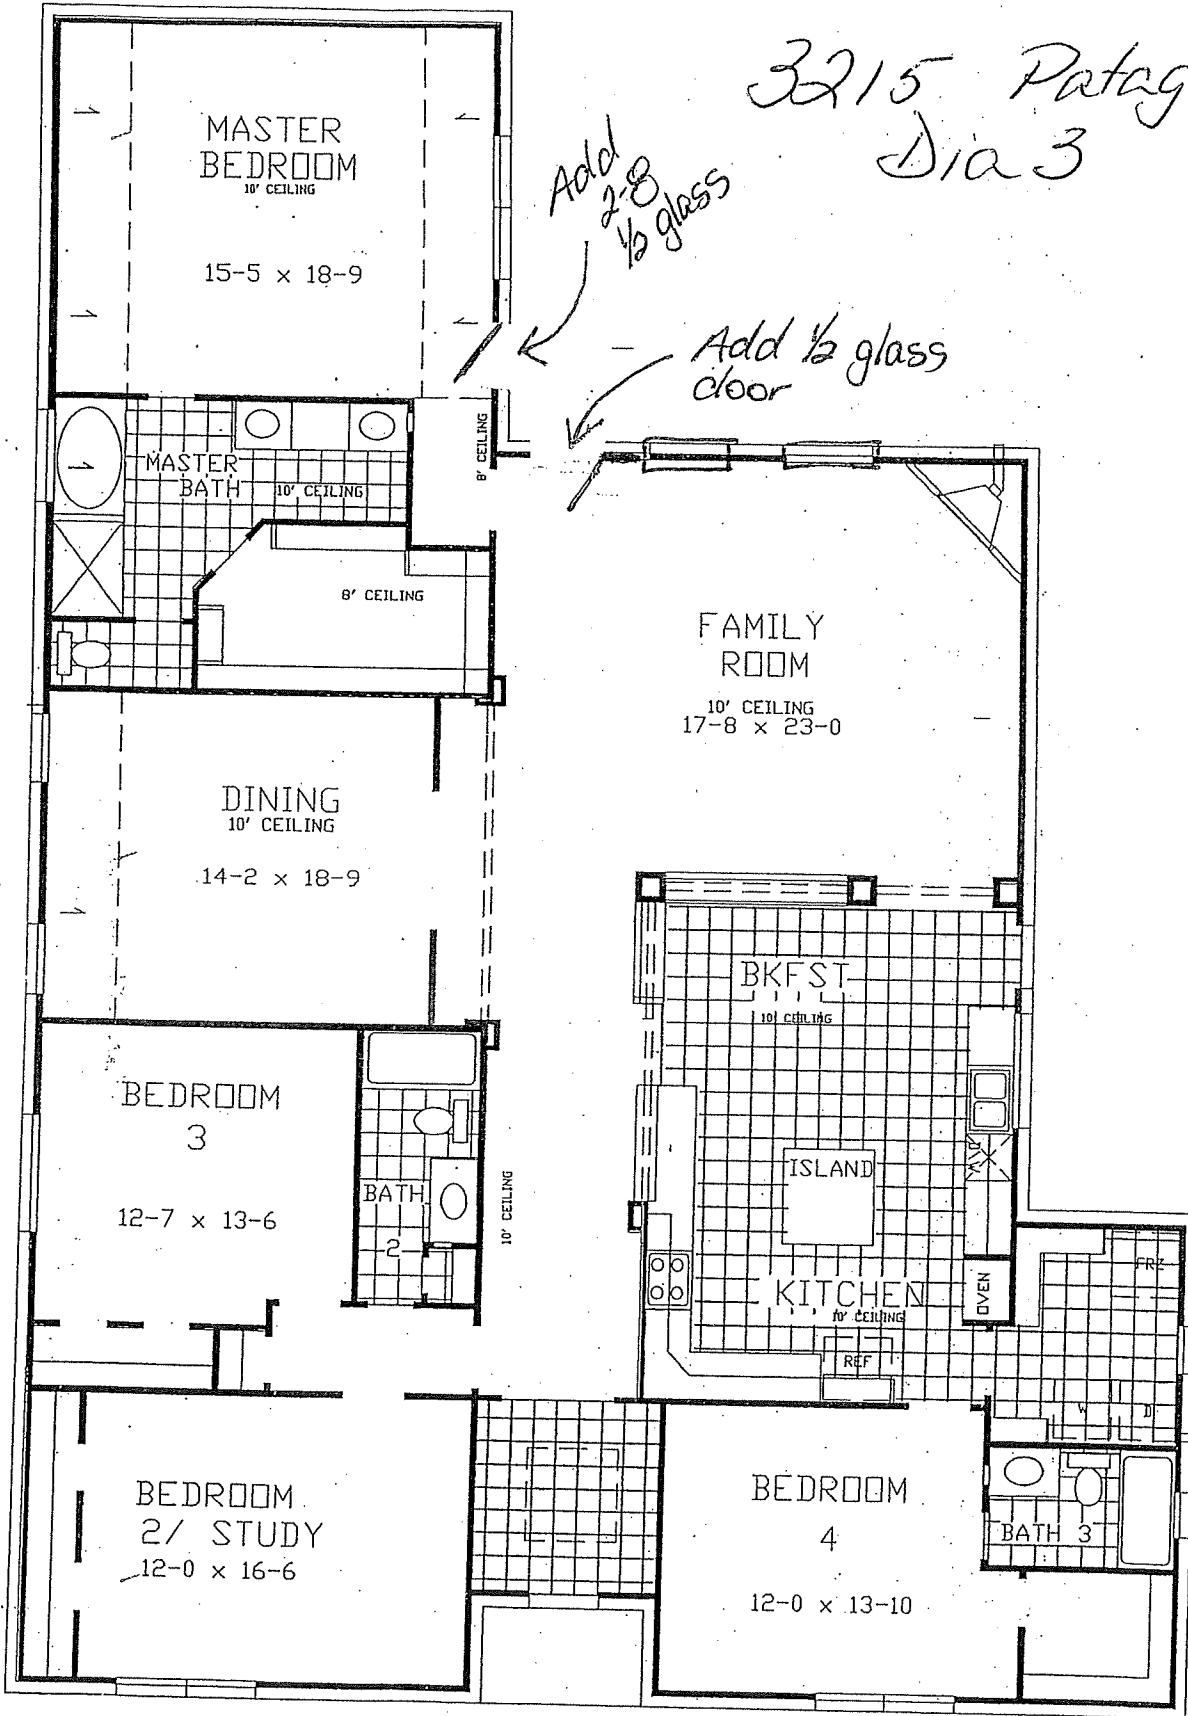

3215 Patagonia
Dia 3

Add
2-8
1/2 glass

Add 1/2 glass
door

254 PLAN

2852 SQ. FT.

4-7-13