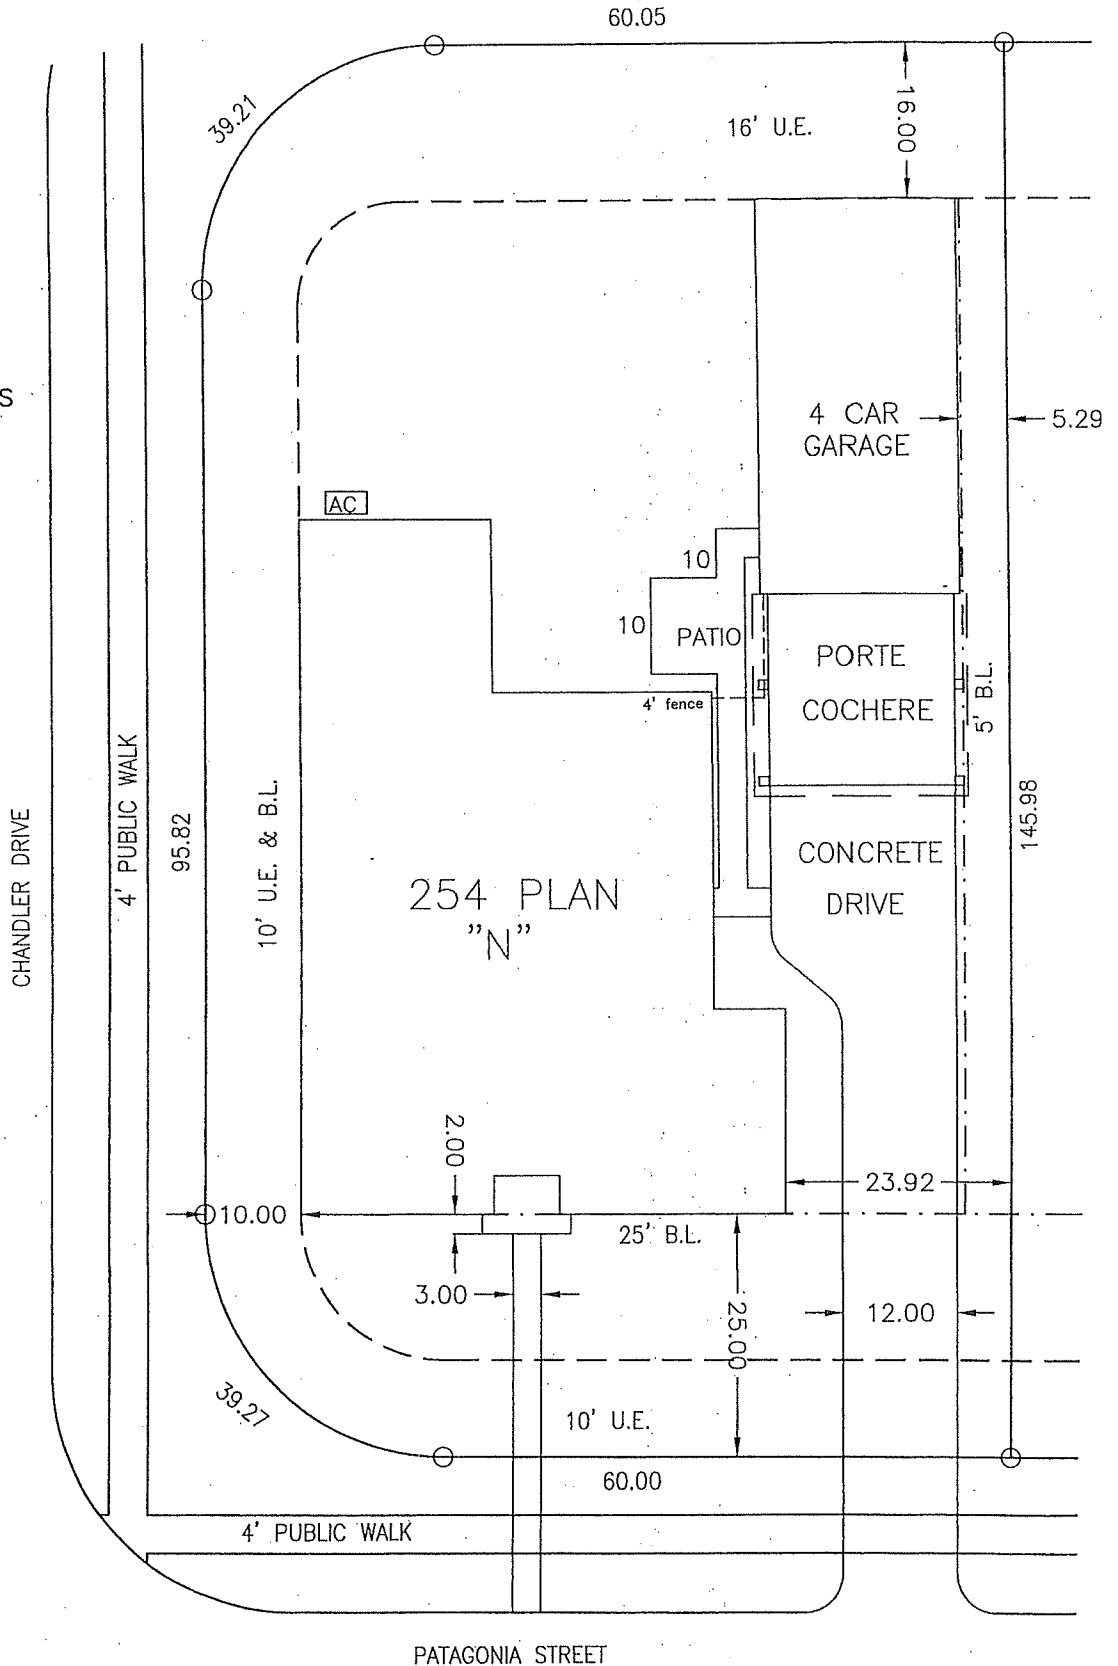

CERVELLE HOMES

LOT AREA = 12,069 SQ.FT.

207 E. EDGEWOOD
FRIENDSWOOD, TEXAS
77546

SCALE: 1" = 20'

3215 PATAGONIA STREET
LOT 1 BLOCK 4 SEDONA SEC. 6
LEAGUE CITY, GALVESTON CNTY., TEXAS