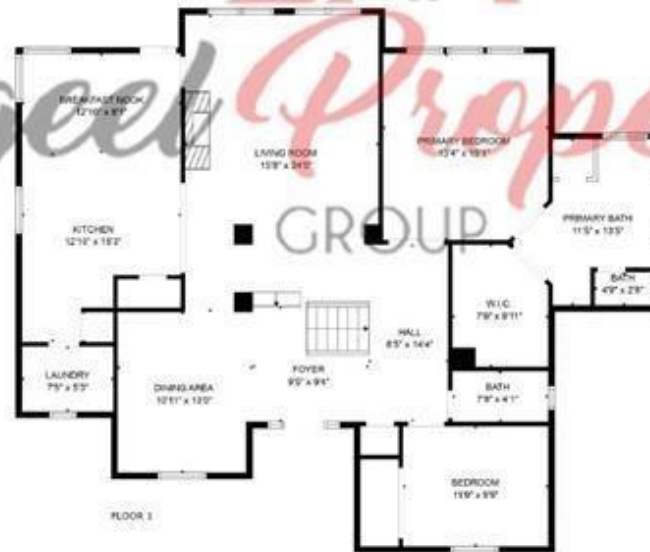

110 Snowwood Ct, Spring, TX 77388, USA

Ageed Properties
GROUP