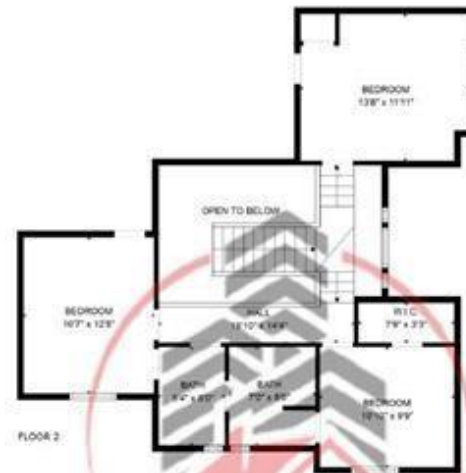

110 Snowwood Ct, Spring, TX 77388, USA

Ageed Properties
GROUP