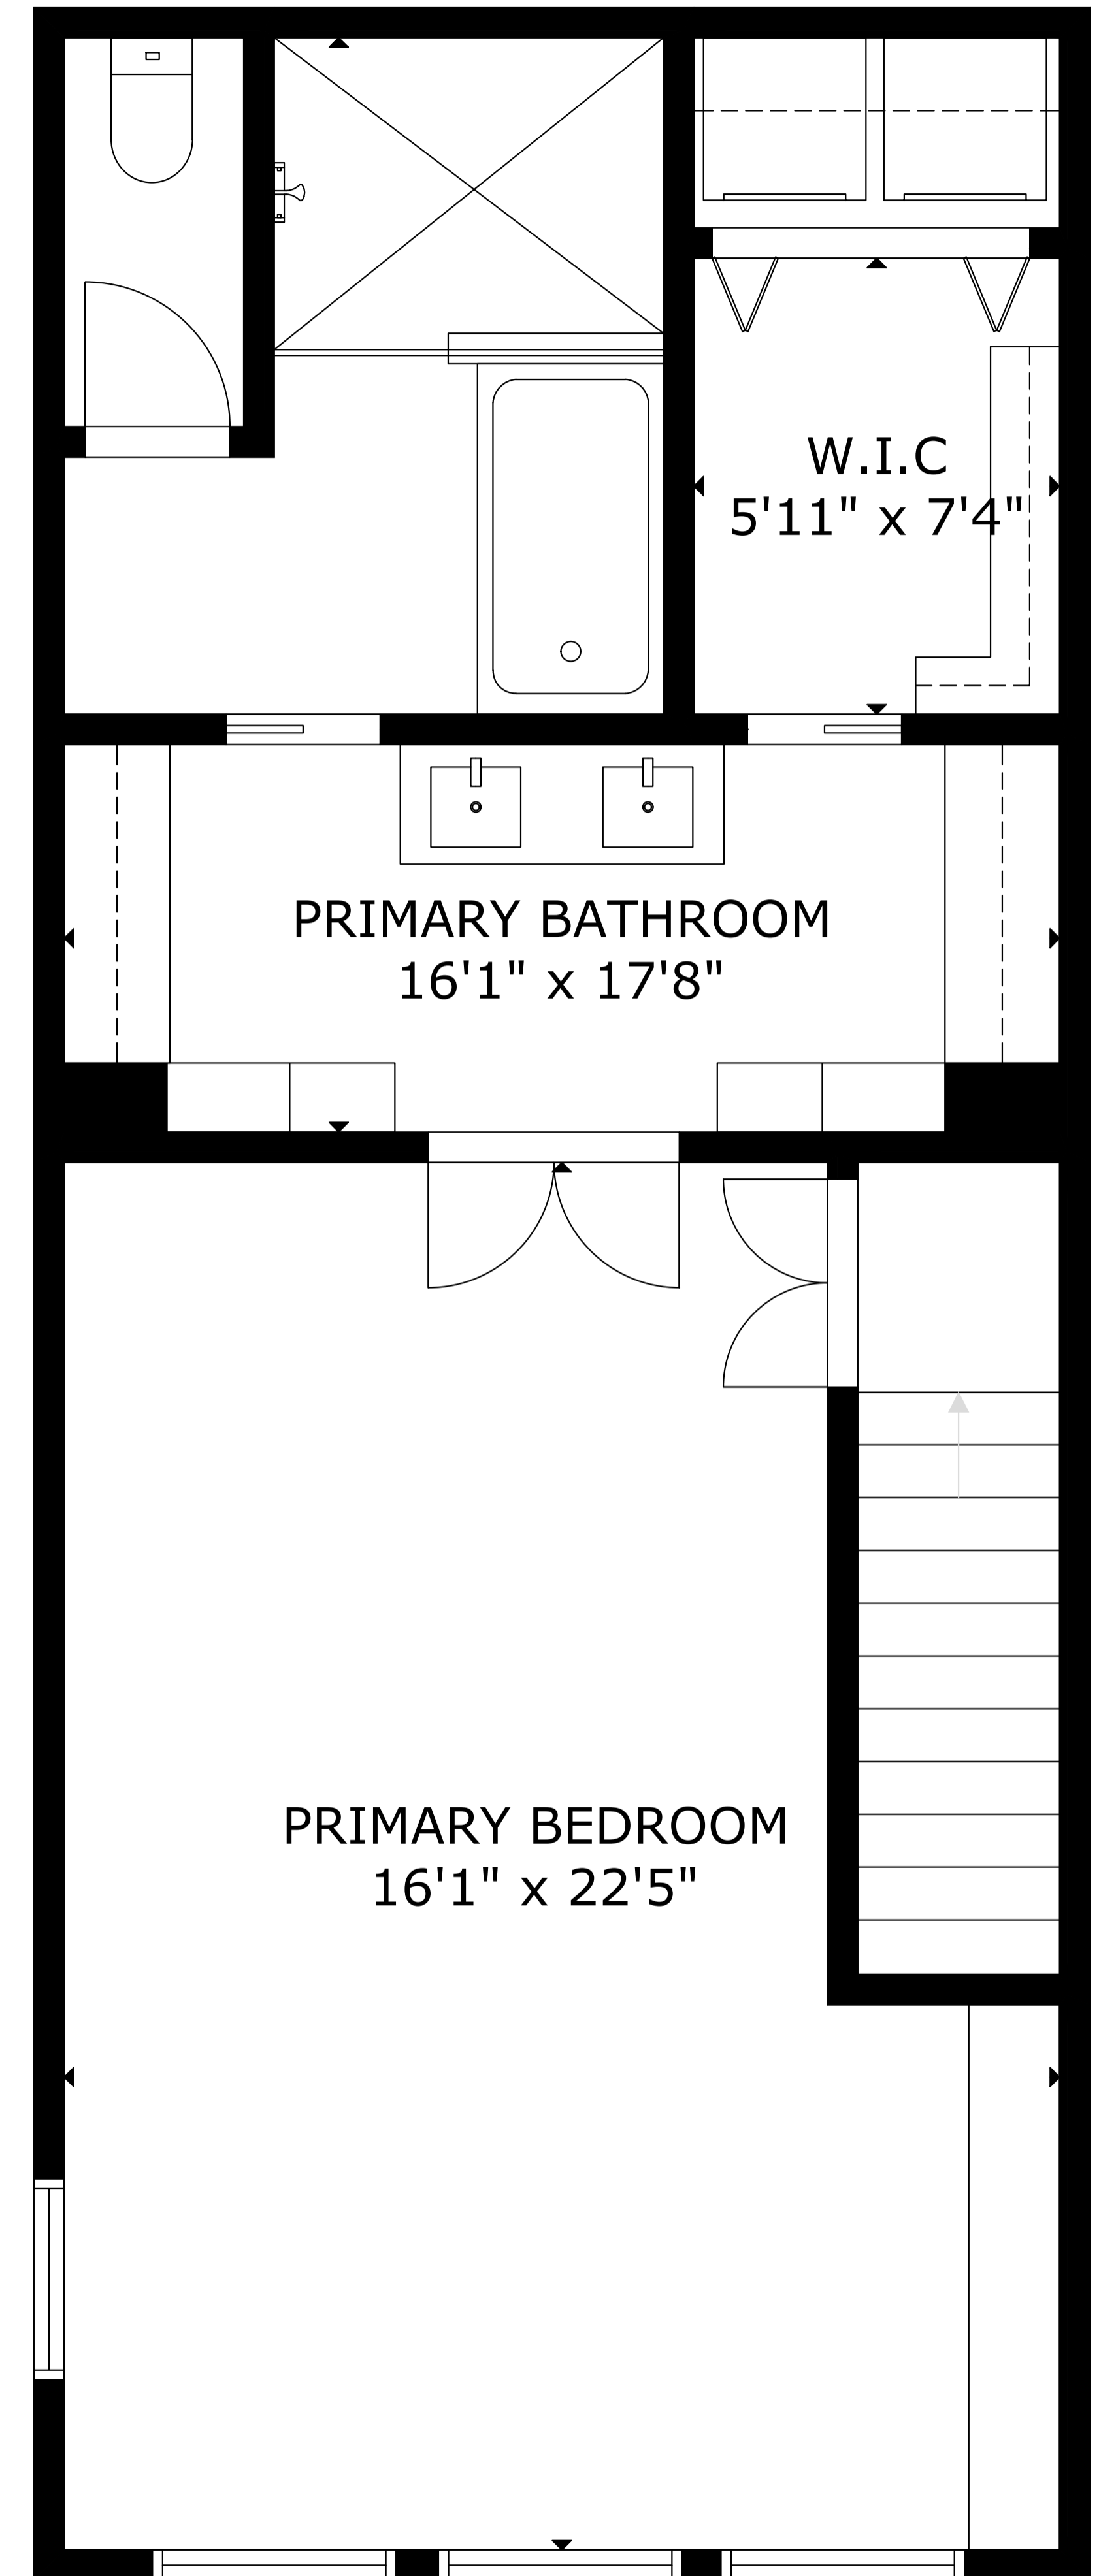

FLOOR 1

FLOOR 2

GROSS INTERNAL AREA  
 TOTAL: 2,238 sq.ft  
 FLOOR 1: 1,585 sq.ft, FLOOR 2: 653 sq.ft  
 SIZE AND DIMENSIONS ARE APPROXIMATE, ACTUAL MAY VARY