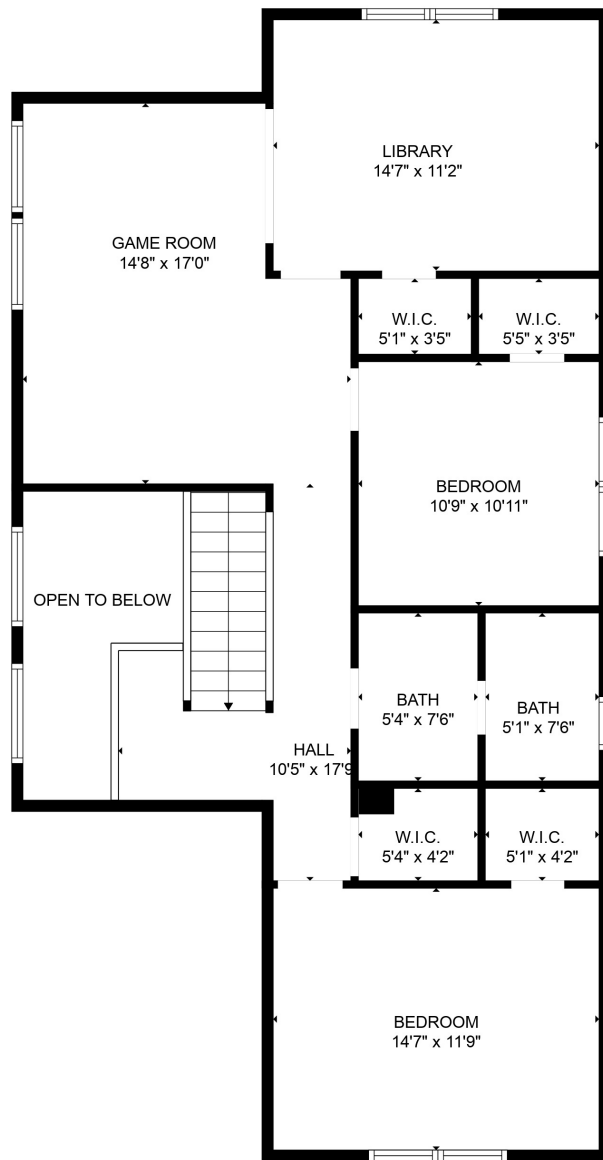

FLOOR 2

FLOOR 1

**TOTAL: 2590 sq. ft**  
 FLOOR 1: 1582 sq. ft, FLOOR 2: 1008 sq. ft  
 EXCLUDED AREAS: FIREPLACE: 8 sq. ft, OPEN TO BELOW: 77 sq. ft

MEASUREMENTS ARE CALCULATED BY CUBICASA TECHNOLOGY. DEEMED HIGHLY RELIABLE BUT NOT GUARANTEED.

**TOTAL: 2590 sq. ft**

FLOOR 1: 1582 sq. ft, FLOOR 2: 1008 sq. ft

EXCLUDED AREAS: FIREPLACE: 8 sq. ft, OPEN TO BELOW: 77 sq. ft

MEASUREMENTS ARE CALCULATED BY CUBICASA TECHNOLOGY. DEEMED HIGHLY RELIABLE BUT NOT GUARANTEED.