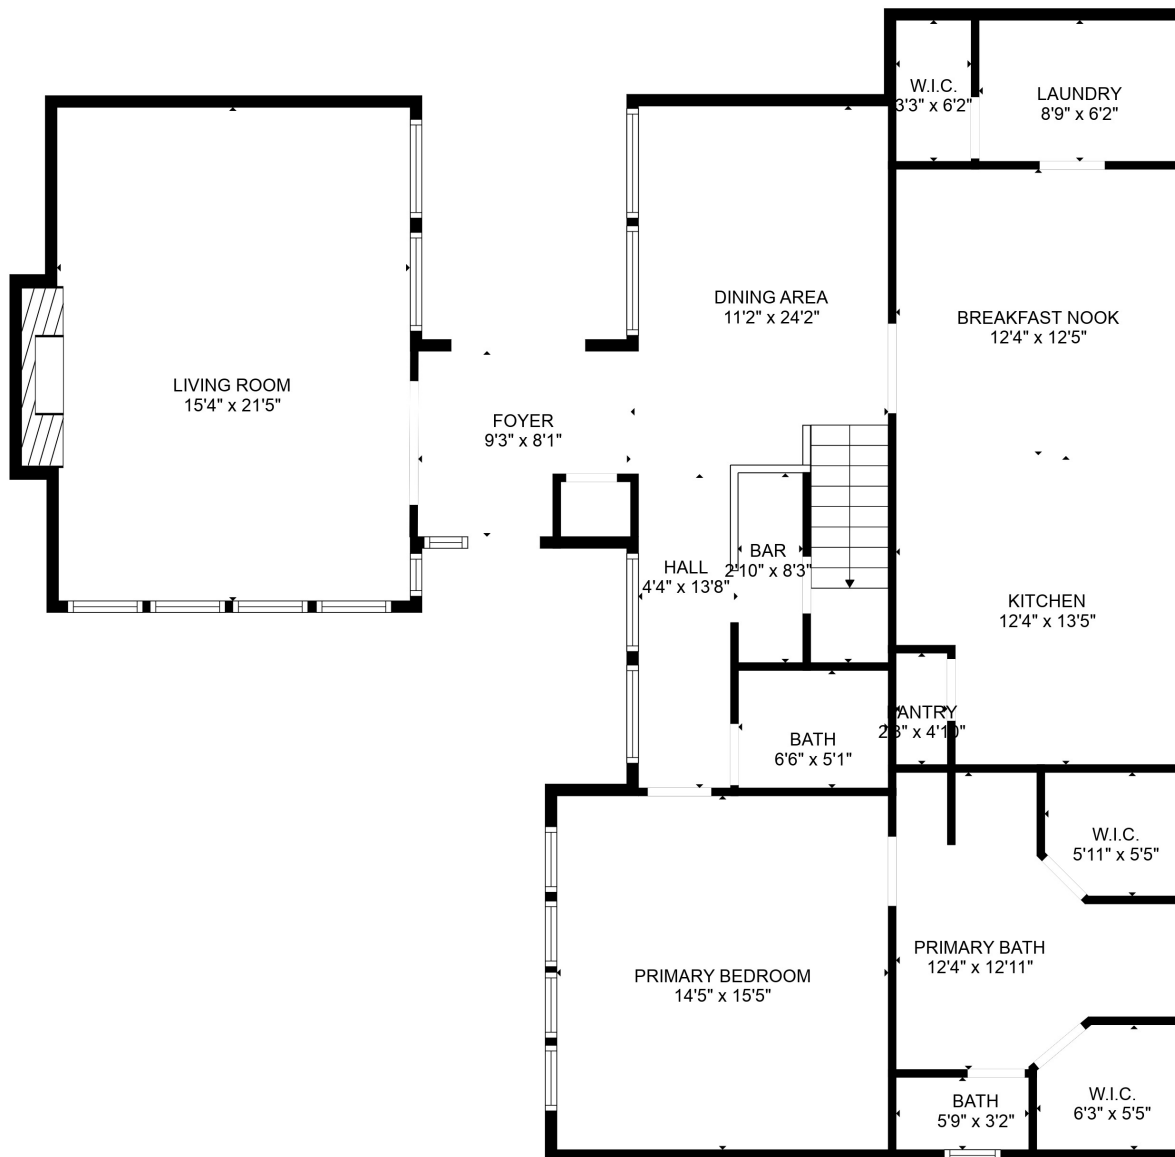

FLOOR 2

FLOOR 1

**TOTAL: 2590 sq. ft**  
 FLOOR 1: 1582 sq. ft, FLOOR 2: 1008 sq. ft  
 EXCLUDED AREAS: FIREPLACE: 8 sq. ft, OPEN TO BELOW: 77 sq. ft

MEASUREMENTS ARE CALCULATED BY CUBICASA TECHNOLOGY. DEEMED HIGHLY RELIABLE BUT NOT GUARANTEED.

**TOTAL: 2590 sq. ft**

FLOOR 1: 1582 sq. ft, FLOOR 2: 1008 sq. ft

EXCLUDED AREAS: FIREPLACE: 8 sq. ft, OPEN TO BELOW: 77 sq. ft

MEASUREMENTS ARE CALCULATED BY CUBICASA TECHNOLOGY. DEEMED HIGHLY RELIABLE BUT NOT GUARANTEED.