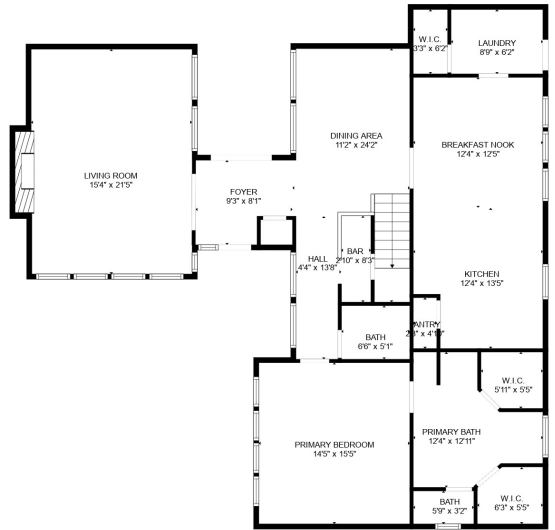

FLOOR 2

FLOOR 1

**TOTAL: 2590 sq. ft**  
 FLOOR 1: 1582 sq. ft, FLOOR 2: 1008 sq. ft  
 EXCLUDED AREAS: FIREPLACE: 8 sq. ft, OPEN TO BELOW: 77 sq. ft

MEASUREMENTS ARE CALCULATED BY CUBICASA TECHNOLOGY. DEEMED HIGHLY RELIABLE BUT NOT GUARANTEED.

**TOTAL: 2590 sq. ft**

FLOOR 1: 1582 sq. ft, FLOOR 2: 1008 sq. ft

EXCLUDED AREAS: FIREPLACE: 8 sq. ft, OPEN TO BELOW: 77 sq. ft

MEASUREMENTS ARE CALCULATED BY CUBICASA TECHNOLOGY. DEEMED HIGHLY RELIABLE BUT NOT GUARANTEED.