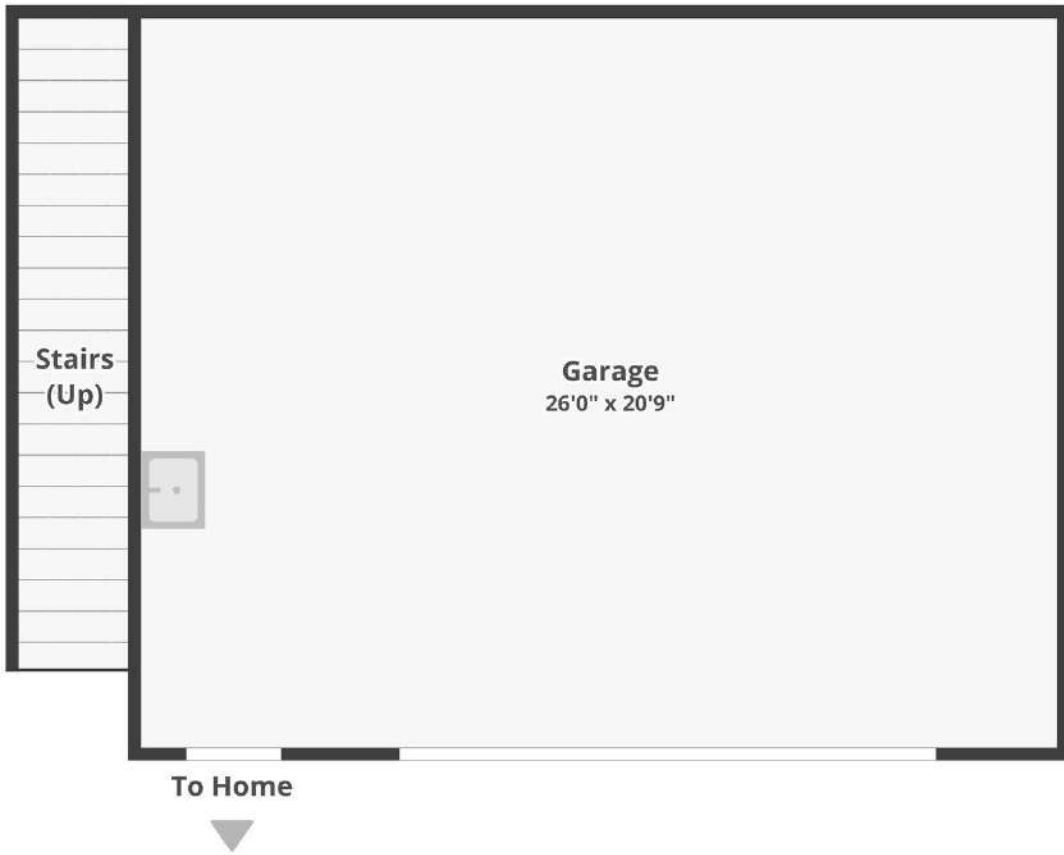

16415 Willingham Way, Houston, TX 77095
Detached Garage