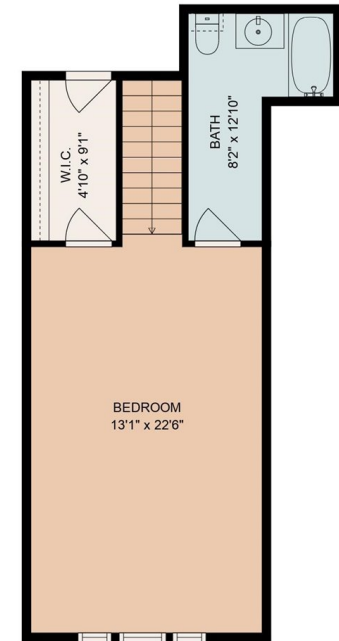

FLOOR 1

FLOOR 2

Total scanned area: 3575 sq. ft

SIZES AND DIMENSIONS ARE APPROXIMATE. ACTUAL MAY VARY.