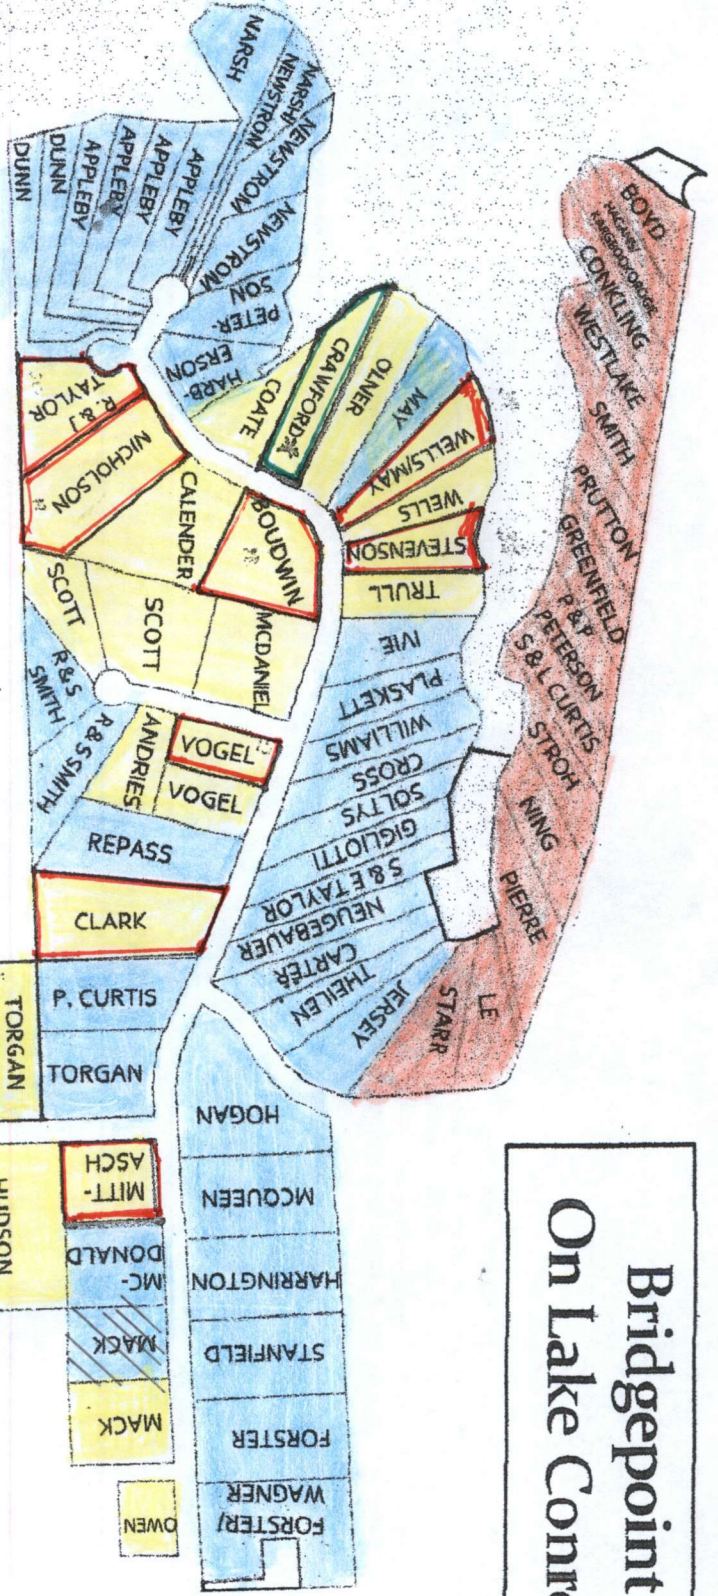

Bridgepoint On Lake Conroe

LAKE
CONROE

DEED RESTRICTIONS LEGEND

- (1978) 24 Yellow Lots (Item 1)
- (1996) 70 Red & Blue Lots (Item 3 & 4)
- (1996) Consent to Plat-9 Yellow Lots Outlined in Red
- (1997) Modification of Item 3 - 13 Lots (Crosshatched)
- (2004) 1 Yellow Lot Outlined in Green -
Adopted Restrictions incorporated with Item 4.

EXHIBIT 4

Sources: Tax Parcel View (2020) [Hosted Feature Layer]. Esri on ArcGIS Online.
 GIS Data MOCO (2020) [Hosted Feature Layer]. Esri on ArcGIS Online.
 GIS Data MOCO (2020) [Hosted Feature Layer]. Esri on ArcGIS Online.
 GIS Data MOCO (2020) [Hosted Feature Layer]. Esri on ArcGIS Online.