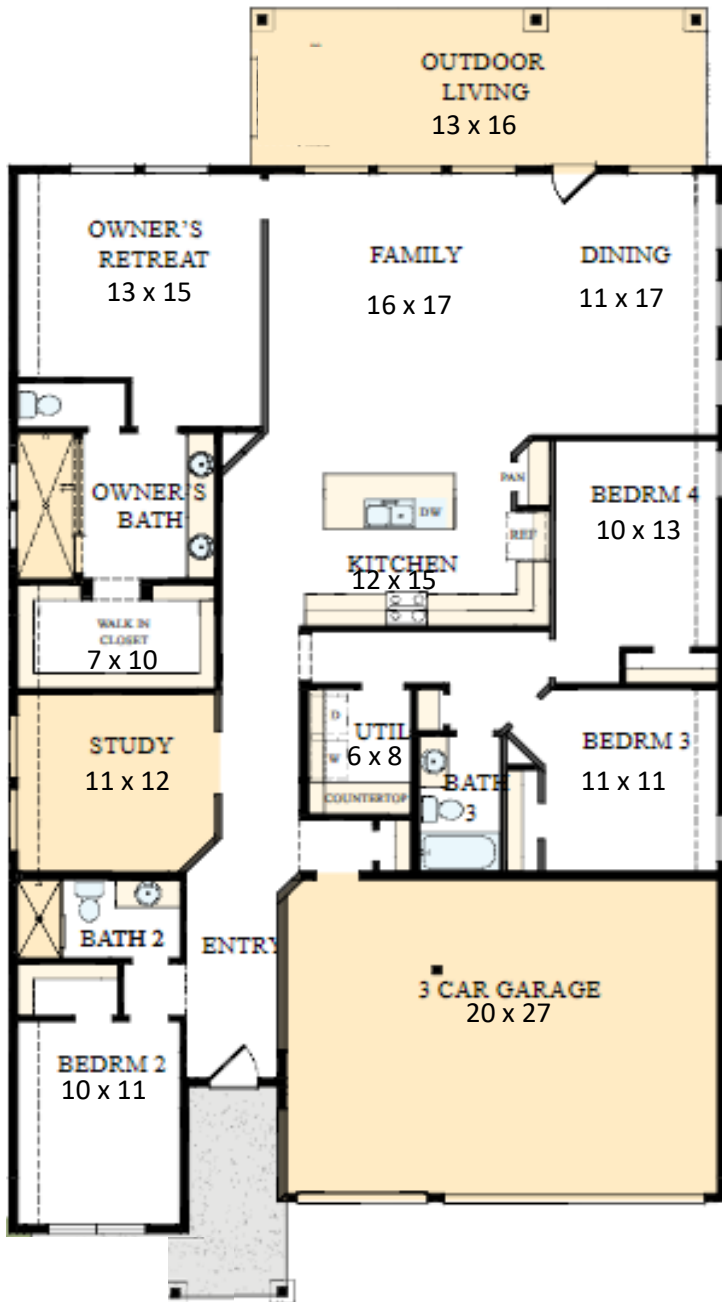

HOME SWEET *Quick Move-in* HOME

EXPLORE OUR QUICK MOVE-IN HOME OF THE MONTH!
29618 CEDAR ELM WAY

THE PRESSLER

2394 SQ FT. / 1 STORY

4-Bedroom. 3 Bath. Study w/French Doors. Big Kitchen w/large island/bar. Gas c-top w/updraft vent hood. Quartz counter. Super Shower @ Master Bath. Large walk-in closet. Walk-in Shower @ Bath 2. Large Outdoor Living w/gas line. 3-Car Garage. Sept. Completion