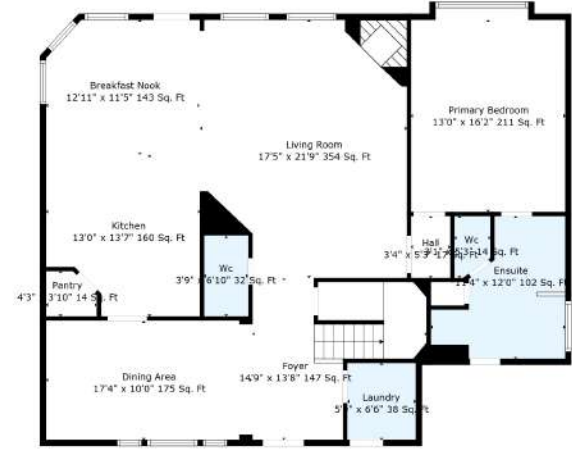

Floor 2

Floor 1

**TOTAL: 2543 sq. ft**  
 FLOOR 1: 1460 sq. ft, FLOOR 2: 1083 sq. ft  
 EXCLUDED AREAS: BAY WINDOW: 9 sq. ft, OPEN TO BELOW: 367 sq. ft  
 Measurements Are Calculated By Cubicase Technology. Deemed Highly Reliable But Not Guaranteed.