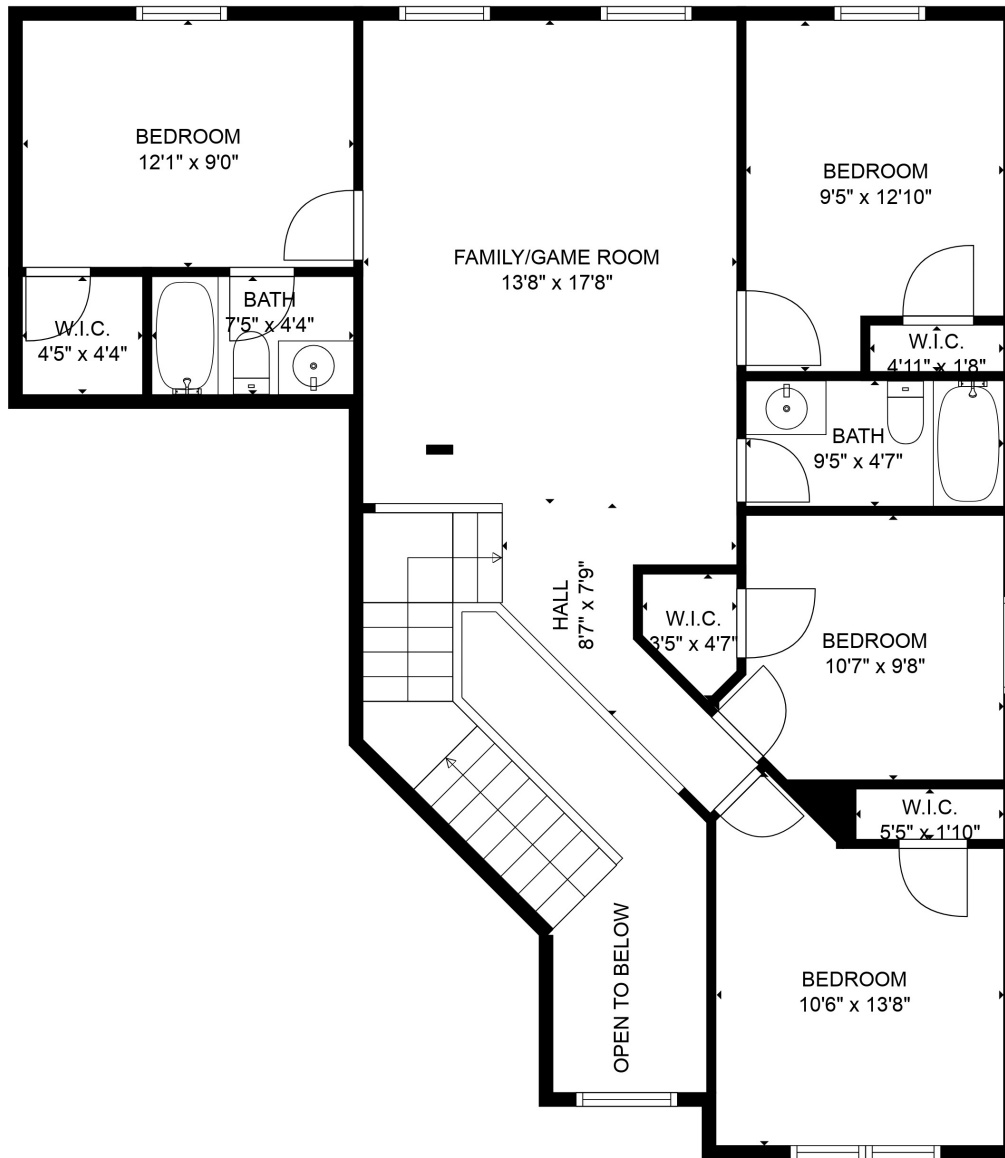

FLOOR 1

FLOOR 2

TOTAL: 2204 sq. ft
 FLOOR 1: 1238 sq. ft, FLOOR 2: 966 sq. ft
 EXCLUDED AREAS: GARAGE: 388 sq. ft, PORCH: 31 sq. ft, OUTDOOR PATIO: 339 sq. ft,
 OPEN TO BELOW: 79 sq. ft

MEASUREMENTS ARE CALCULATED BY CUBICASA TECHNOLOGY. DEEMED HIGHLY RELIABLE BUT NOT GUARANTEED.

TOTAL: 2204 sq. ft

FLOOR 1: 1238 sq. ft, FLOOR 2: 966 sq. ft

EXCLUDED AREAS: GARAGE: 388 sq. ft, PORCH: 31 sq. ft, OUTDOOR PATIO: 339 sq. ft,

OPEN TO BELOW: 79 sq. ft

MEASUREMENTS ARE CALCULATED BY CUBICASA TECHNOLOGY. DEEMED HIGHLY RELIABLE BUT NOT GUARANTEED.