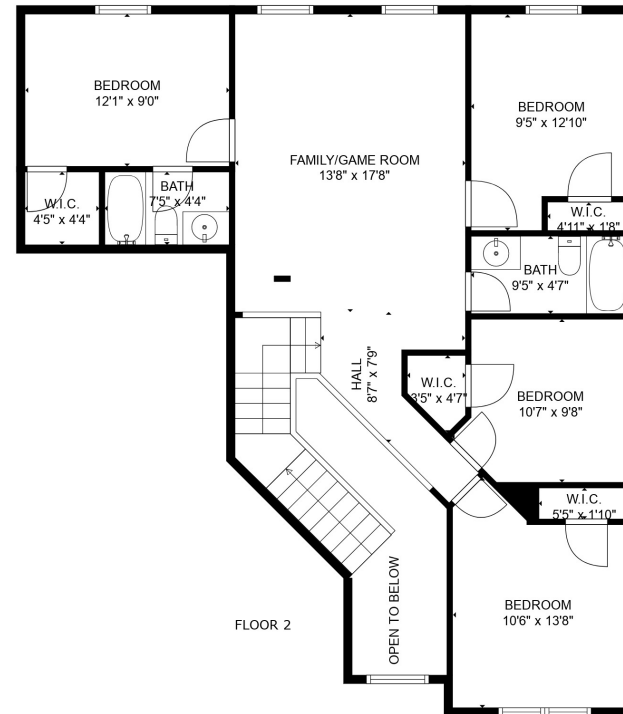

FLOOR 1

FLOOR 2

TOTAL: 2204 sq. ft
 FLOOR 1: 1238 sq. ft, FLOOR 2: 966 sq. ft
 EXCLUDED AREAS: GARAGE: 388 sq. ft, PORCH: 31 sq. ft, OUTDOOR PATIO: 339 sq. ft,
 OPEN TO BELOW: 79 sq. ft

MEASUREMENTS ARE CALCULATED BY CUBICASA TECHNOLOGY. DEEMED HIGHLY RELIABLE BUT NOT GUARANTEED.

TOTAL: 2204 sq. ft

FLOOR 1: 1238 sq. ft, FLOOR 2: 966 sq. ft

EXCLUDED AREAS: GARAGE: 388 sq. ft, PORCH: 31 sq. ft, OUTDOOR PATIO: 339 sq. ft,

OPEN TO BELOW: 79 sq. ft

MEASUREMENTS ARE CALCULATED BY CUBICASA TECHNOLOGY. DEEMED HIGHLY RELIABLE BUT NOT GUARANTEED.