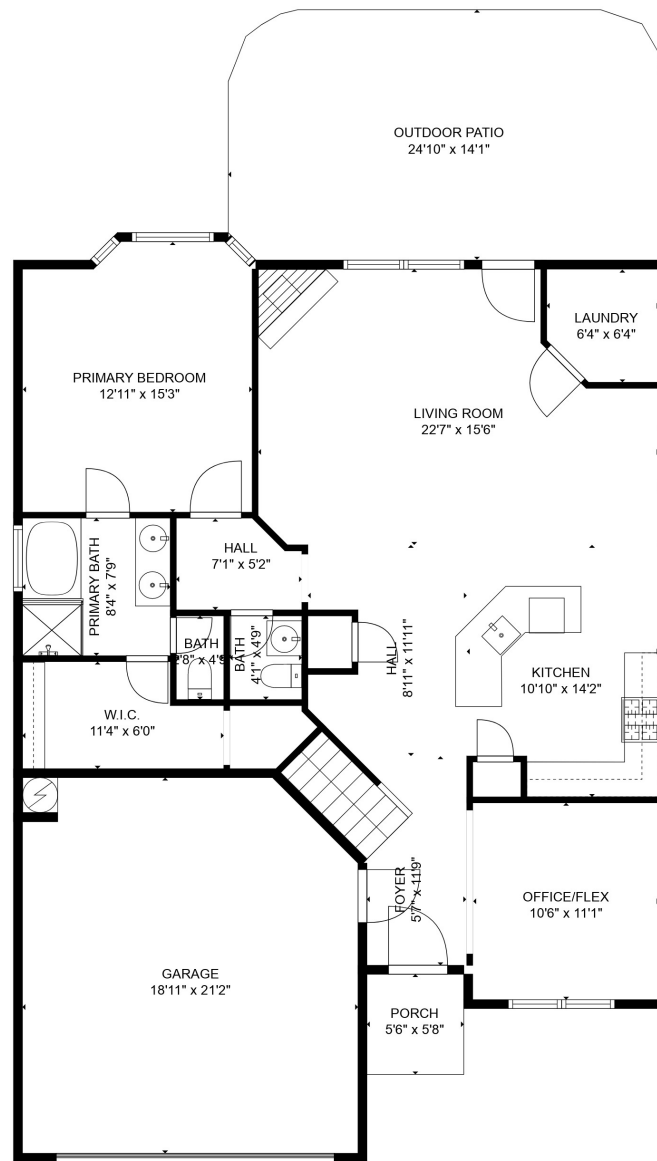

FLOOR 1

FLOOR 2

TOTAL: 2204 sq. ft
 FLOOR 1: 1238 sq. ft, FLOOR 2: 966 sq. ft
 EXCLUDED AREAS: GARAGE: 388 sq. ft, PORCH: 31 sq. ft, OUTDOOR PATIO: 339 sq. ft,
 OPEN TO BELOW: 79 sq. ft

MEASUREMENTS ARE CALCULATED BY CUBICASA TECHNOLOGY. DEEMED HIGHLY RELIABLE BUT NOT GUARANTEED.

TOTAL: 2204 sq. ft

FLOOR 1: 1238 sq. ft, FLOOR 2: 966 sq. ft

EXCLUDED AREAS: GARAGE: 388 sq. ft, PORCH: 31 sq. ft, OUTDOOR PATIO: 339 sq. ft,

OPEN TO BELOW: 79 sq. ft

MEASUREMENTS ARE CALCULATED BY CUBICASA TECHNOLOGY. DEEMED HIGHLY RELIABLE BUT NOT GUARANTEED.