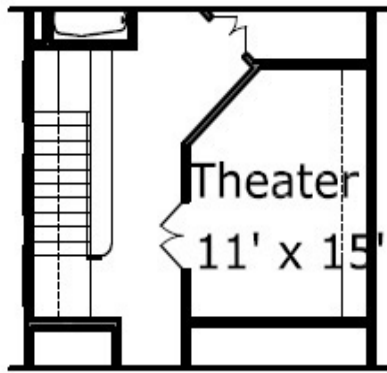

The Geneva

opt. theater

Second Floor

First Floor

Square Footage

| | |
|--------------------|-------------|
| First Floor | 972 |
| Second Floor | 1578 |
| Living Area | 2550 |