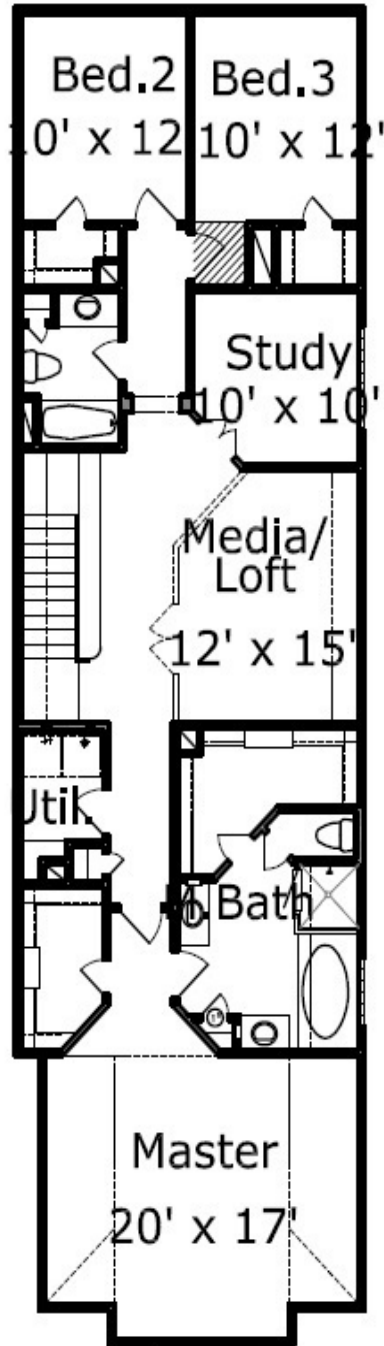

The Geneva

opt. theater

Second Floor

First Floor

Square Footage

| | |
|--------------------|-------------|
| First Floor | 972 |
| Second Floor | 1578 |
| Living Area | 2550 |