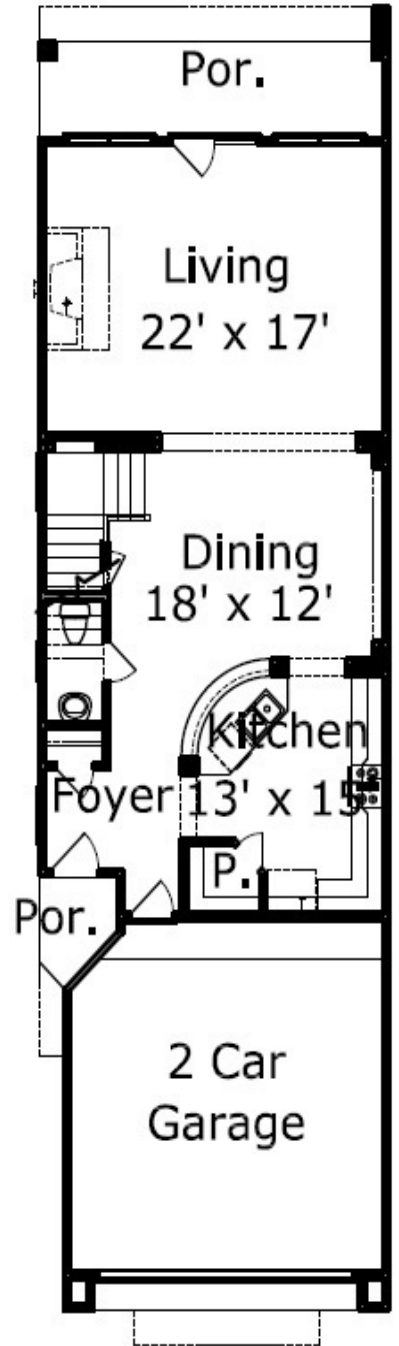

The Geneva

opt. theater

Second Floor

First Floor

Square Footage

| | |
|--------------------|-------------|
| First Floor | 972 |
| Second Floor | 1578 |
| Living Area | 2550 |