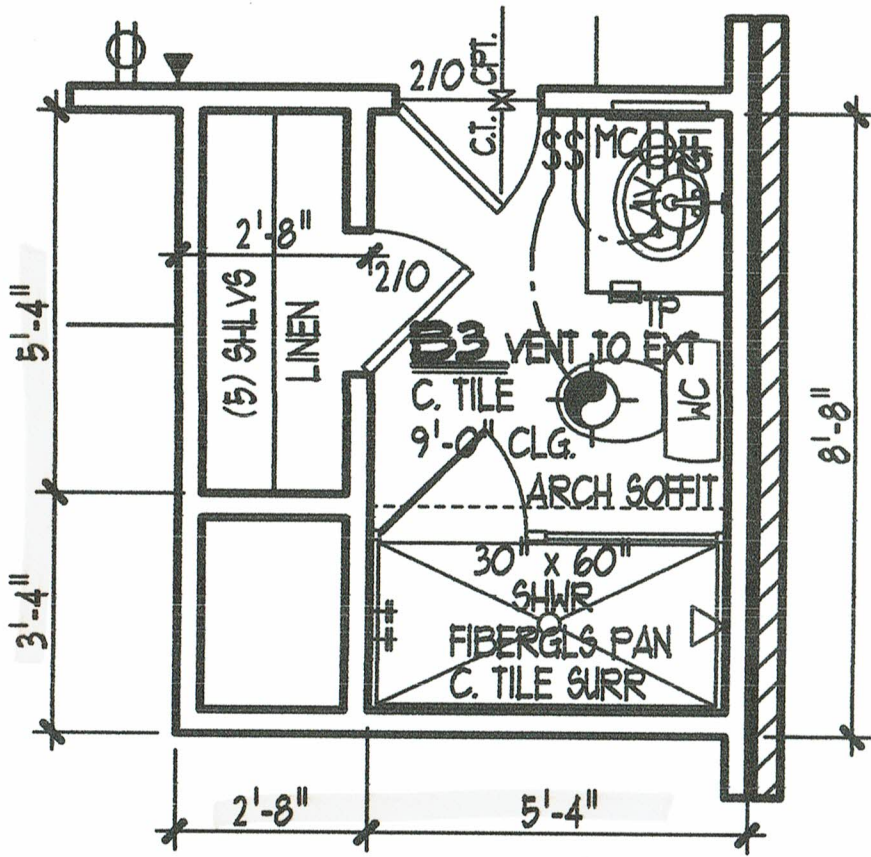

## Executive Series

TOTAL SF = 2,491

2427 SF  
+ 64 SF  
2491 + 8" = ~ 2491 SF

Plan 623  
2427 sq/ft  
+ option above

Brochure plans are artist depictions and may vary from actual plan. Square footages, room dimensions, prices, specifications, materials and availability of homes by community may vary, and are subject to change without notice.

8'8" x 8' = 64'8" Total SQ. to be added

SCALE: 1/8" = 1'-0"  
SCALE: 1/4" = 1'-0"

**OPT. BATH 3**

OPT. 30X60 SHWR.

**OPT. BATH 3**

OPT. 30X60 SHWR.