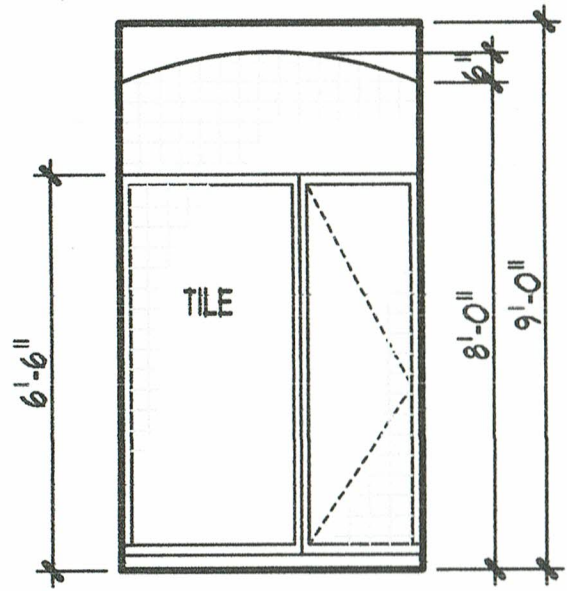

## Executive Series

TOTAL SF = 2,491

2427 SF  
+ 64 SF  
2491 + 8" = ~ 2491 SF

Plan 623  
2427 sq/ft  
+ option above

Brochure plans are artist depictions and may vary from actual plan. Square footages, room dimensions, prices, specifications, materials and availability of homes by community may vary, and are subject to change without notice.

8'8" x 8' = 64'8" Total SQ. to be added

SCALE: 1/8" = 1'-0"  
SCALE: 1/4" = 1'-0"

**OPT. BATH 3**

OPT. 30X60 SHWR.

**OPT. BATH 3**

OPT. 30X60 SHWR.