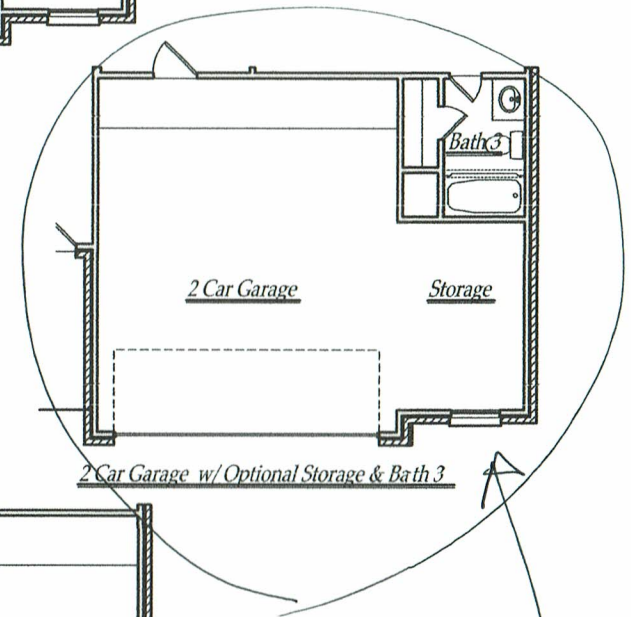

2427 SF
+ 64 SF
2491 + 8" = ~ 2491 SF