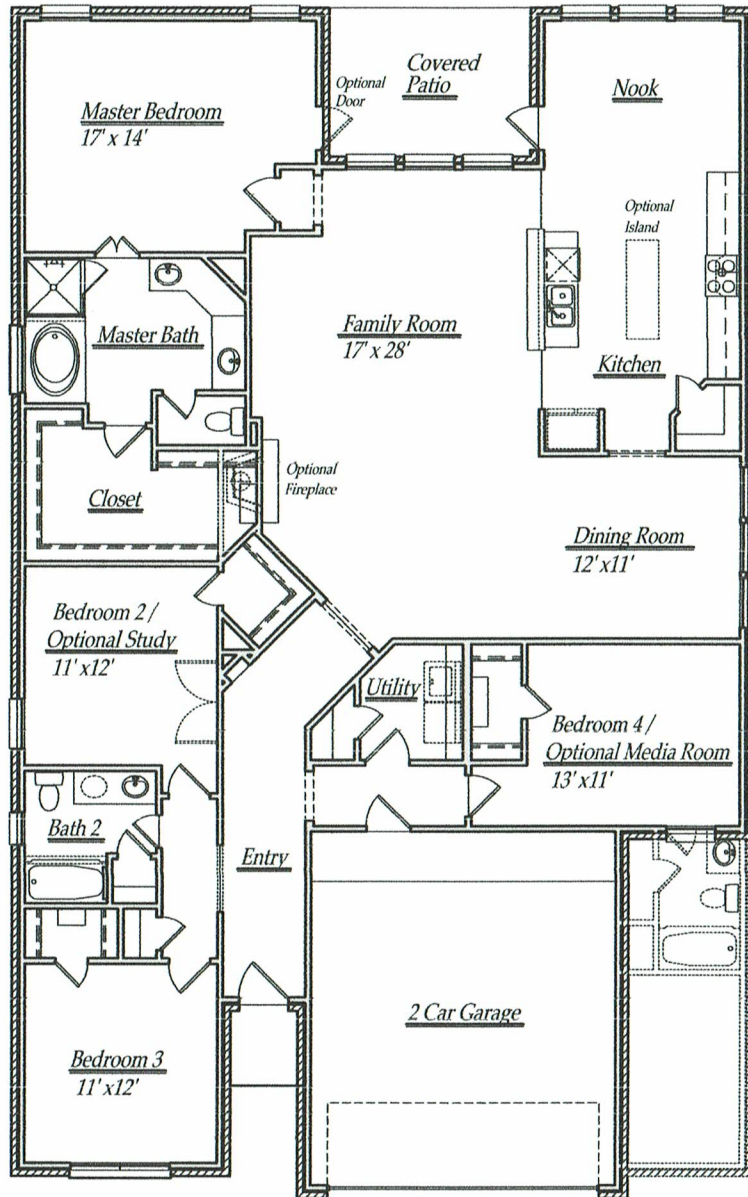

Briarwood Homes

Executive Series

TOTAL SF = 2,491