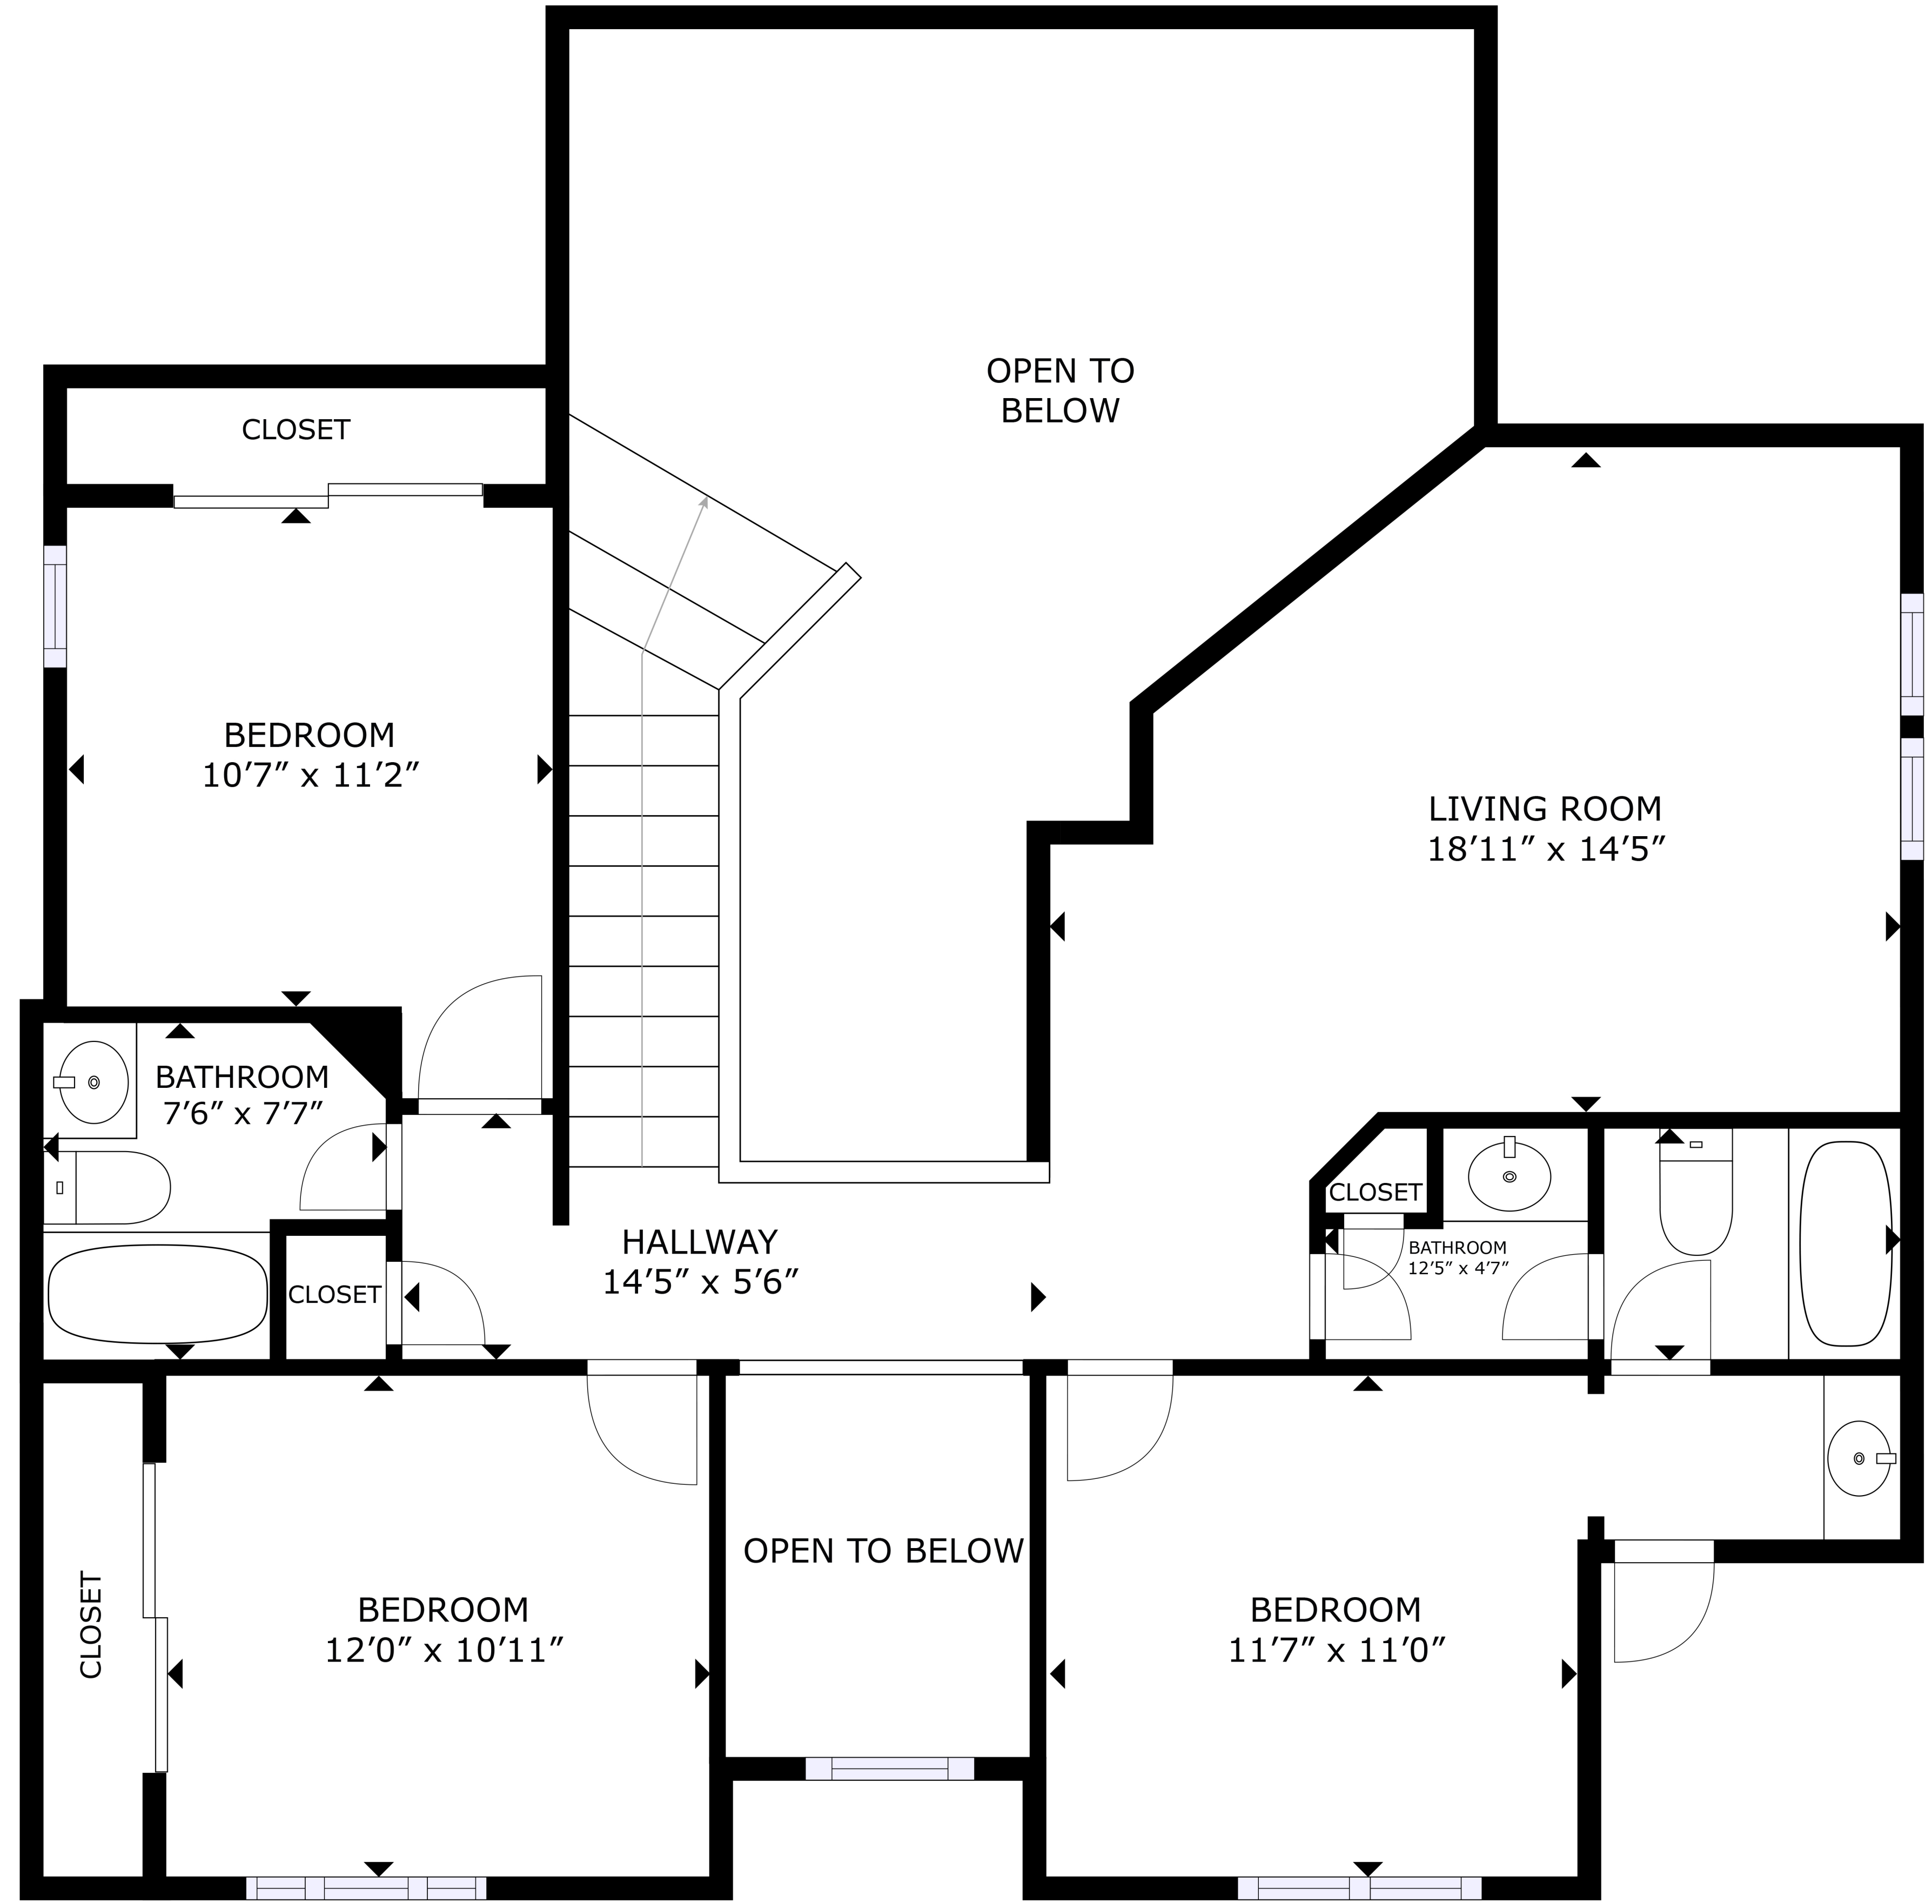

FLOOR 1

GROSS INTERNAL AREA
 FLOOR 1: 1,849 sq. ft, FLOOR 2: 908 sq. ft
 TOTAL: 2,757 sq. ft
 SIZES AND DIMENSIONS ARE APPROXIMATE, ACTUAL MAY VARY.