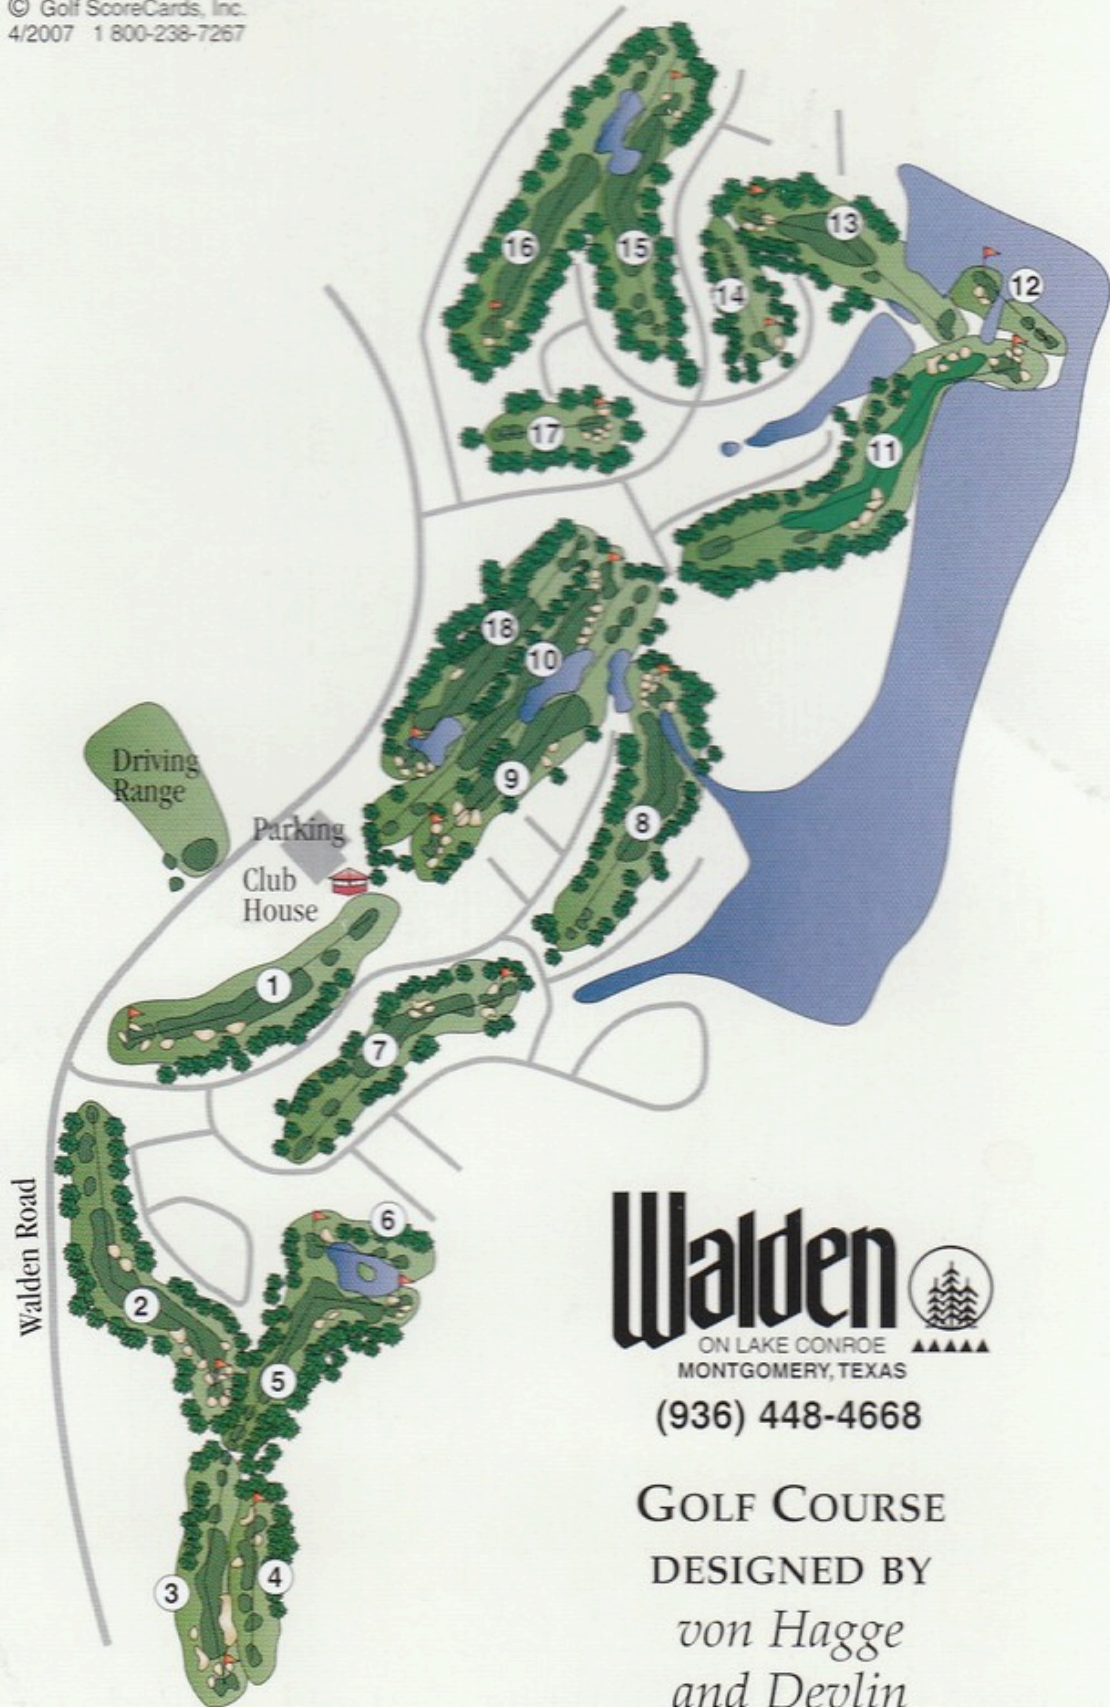

© Golf ScoreCards, Inc.
4/2007 1 800-238-7267

Walden

ON LAKE CONROE
MONTGOMERY, TEXAS

(936) 448-4668

GOLF COURSE
DESIGNED BY
*von Hagge
and Devlin*