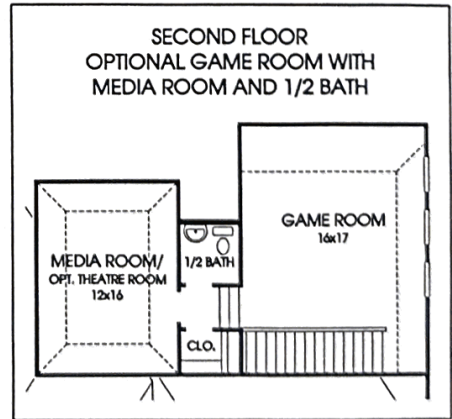

DESIGNS

Design 2641W

3392 Melony Hill Ln

This home contains approximately 2,641 square feet and includes four bedrooms and three baths.

This option adds approximately 444 square feet.

This option adds approximately 653 square feet.

Note: Any options listed on this brochure are available at an additional cost.

Not included: inside keyed deadbolt locks, refrigerators, furnishings, drapery, plants, decorator items and all other personal property being used in model homes. Builder reserves the right to make changes in the plans and specifications, and to substitute material of similar quality. Room dimensions indicate approximate inside area measurements.