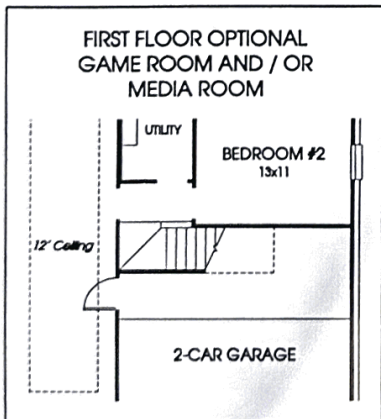

DESIGNS

Design 2641W

3392 Melony Hill Ln

This home contains approximately 2,641 square feet and includes four bedrooms and three baths.

This option adds approximately 444 square feet.

This option adds approximately 653 square feet.

Note: Any options listed on this brochure are available at an additional cost.

Not included: inside keyed deadbolt locks, refrigerators, furnishings, drapery, plants, decorator items and all other personal property being used in model homes. Builder reserves the right to make changes in the plans and specifications, and to substitute material of similar quality. Room dimensions indicate approximate inside area measurements.