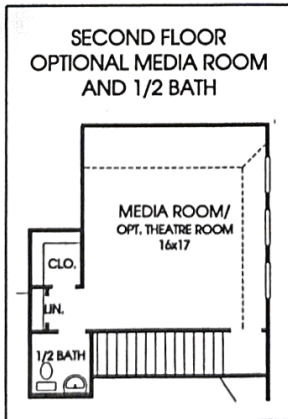

DESIGNS

Design 2641W

3392 Melony Hill Ln

This home contains approximately 2,641 square feet and includes four bedrooms and three baths.

This option adds approximately 444 square feet.

This option adds approximately 653 square feet.