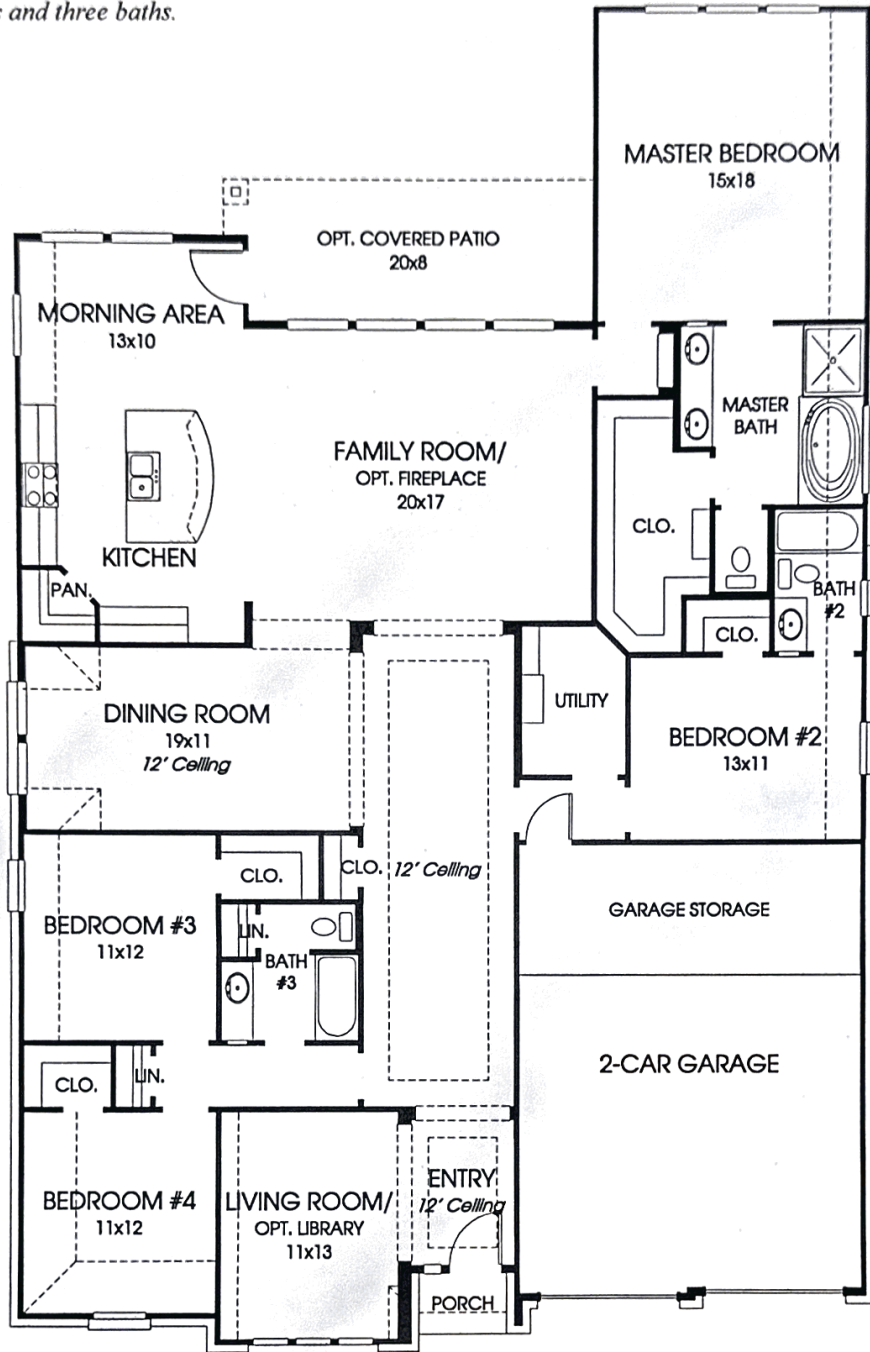

DESIGNS

Design 2641W

3392 Melony Hill Ln

This home contains approximately 2,641 square feet and includes four bedrooms and three baths.

This option adds approximately 444 square feet.

This option adds approximately 653 square feet.

Note: Any options listed on this brochure are available at an additional cost.

Not included: inside keyed deadbolt locks, refrigerators, furnishings, drapery, plants, decorator items and all other personal property being used in model homes. Builder reserves the right to make changes in the plans and specifications, and to substitute material of similar quality. Room dimensions indicate approximate inside area measurements.