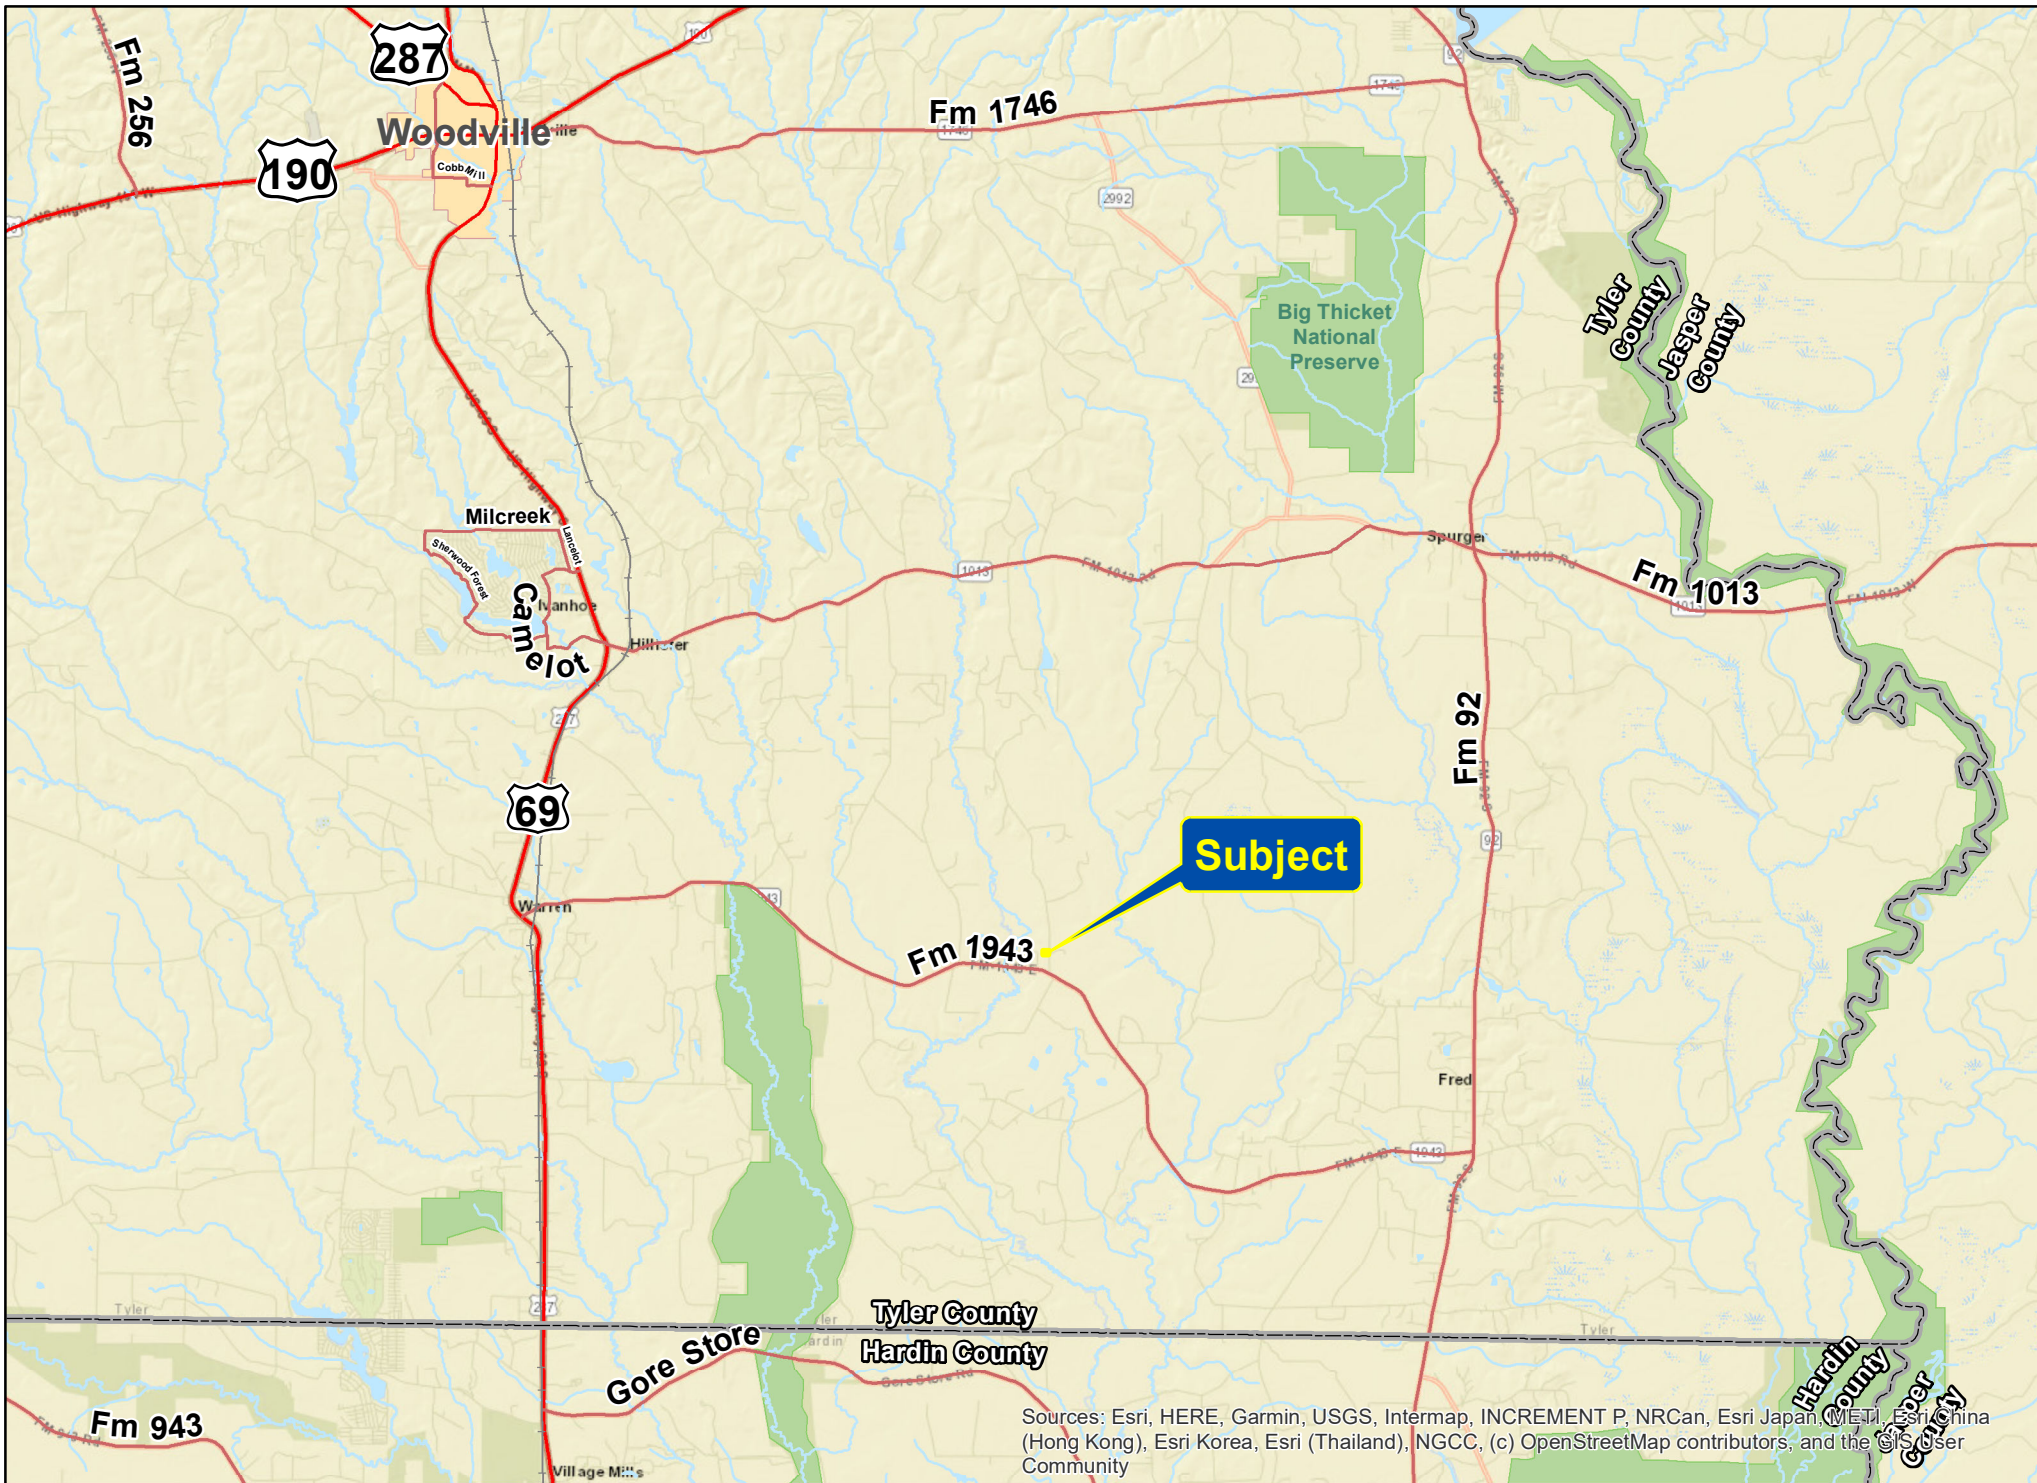

Sources: Esri, HERE, Garmin, USGS, Intermap, INCREMENT P, NRCan, Esri Japan, METI, Esri China (Hong Kong), Esri Korea, Esri (Thailand), NGCC, (c) OpenStreetMap contributors, and the GIS User Community

3.75 Acres | County Road 4620 | Tyler Co., Texas

For illustration purposes only.

Sources: Esri, HERE, Garmin, USGS, Intermap, INCREMENT P, NRCan, Esri Japan, METI, Esri China (Hong Kong), Esri Korea, Esri (Thailand), NGCC, (c) OpenStreetMap contributors, and the GIS User Community

3.75 Acres | County Road 4620 | Tyler Co., Texas

For illustration purposes only.