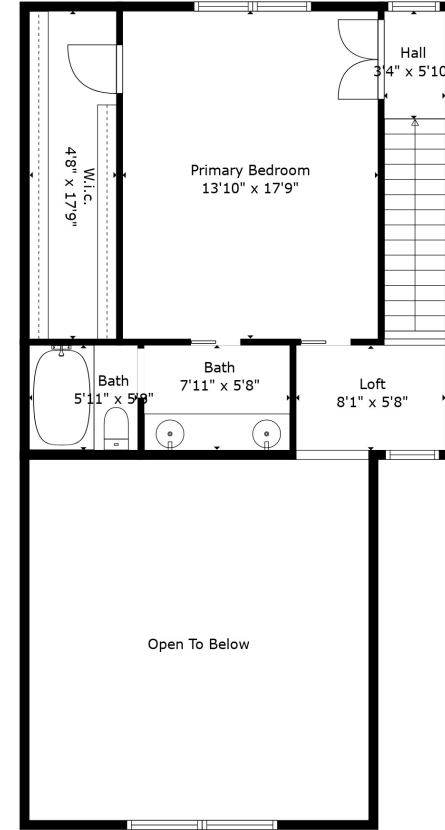

Floor 1

Floor 2

Floor 3

TOTAL: 1875 sq. ft

FLOOR 1: 447 sq. ft, FLOOR 2: 883 sq. ft, FLOOR 3: 545 sq. ft
 EXCLUDED AREAS: GARAGE: 356 sq. ft, PATIO: 411 sq. ft, STORAGE: 9 sq. ft,
 OPEN TO BELOW: 359 sq. ft

TOTAL: 1875 sq. ft

FLOOR 1: 447 sq. ft, FLOOR 2: 883 sq. ft, FLOOR 3: 545 sq. ft
 EXCLUDED AREAS: GARAGE: 356 sq. ft, PATIO: 411 sq. ft, STORAGE: 9 sq. ft,
 OPEN TO BELOW: 359 sq. ft

Measurements Are Calculated By Cubicasa Technology. Deemed Highly Reliable But Not Guaranteed.