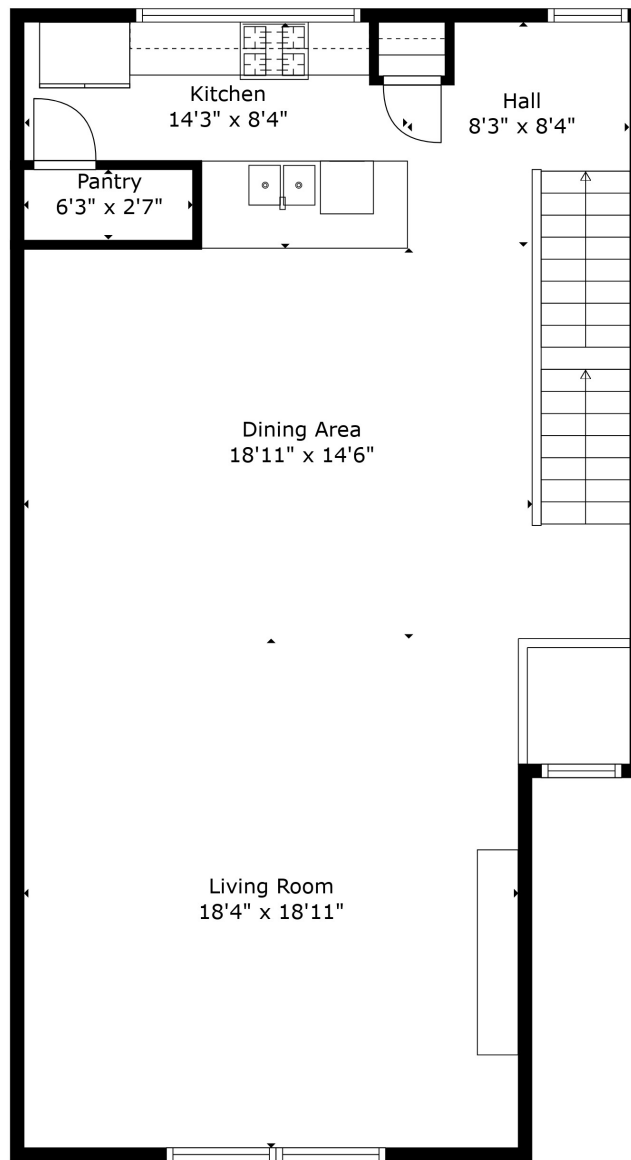

Floor 1

Floor 2

Floor 3

TOTAL: 1875 sq. ft

FLOOR 1: 447 sq. ft, FLOOR 2: 883 sq. ft, FLOOR 3: 545 sq. ft
 EXCLUDED AREAS: GARAGE: 356 sq. ft, PATIO: 411 sq. ft, STORAGE: 9 sq. ft,
 OPEN TO BELOW: 359 sq. ft

TOTAL: 1875 sq. ft

FLOOR 1: 447 sq. ft, FLOOR 2: 883 sq. ft, FLOOR 3: 545 sq. ft
 EXCLUDED AREAS: GARAGE: 356 sq. ft, PATIO: 411 sq. ft, STORAGE: 9 sq. ft,
 OPEN TO BELOW: 359 sq. ft

Measurements Are Calculated By Cubicasa Technology. Deemed Highly Reliable But Not Guaranteed.