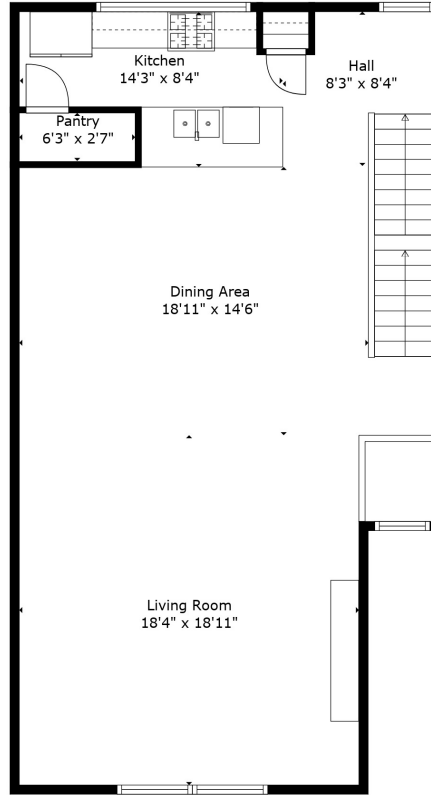

Floor 1

Floor 2

Floor 3

TOTAL: 1875 sq. ft

FLOOR 1: 447 sq. ft, FLOOR 2: 883 sq. ft, FLOOR 3: 545 sq. ft
 EXCLUDED AREAS: GARAGE: 356 sq. ft, PATIO: 411 sq. ft, STORAGE: 9 sq. ft,
 OPEN TO BELOW: 359 sq. ft

TOTAL: 1875 sq. ft

FLOOR 1: 447 sq. ft, FLOOR 2: 883 sq. ft, FLOOR 3: 545 sq. ft
 EXCLUDED AREAS: GARAGE: 356 sq. ft, PATIO: 411 sq. ft, STORAGE: 9 sq. ft,
 OPEN TO BELOW: 359 sq. ft

Measurements Are Calculated By Cubicasa Technology. Deemed Highly Reliable But Not Guaranteed.