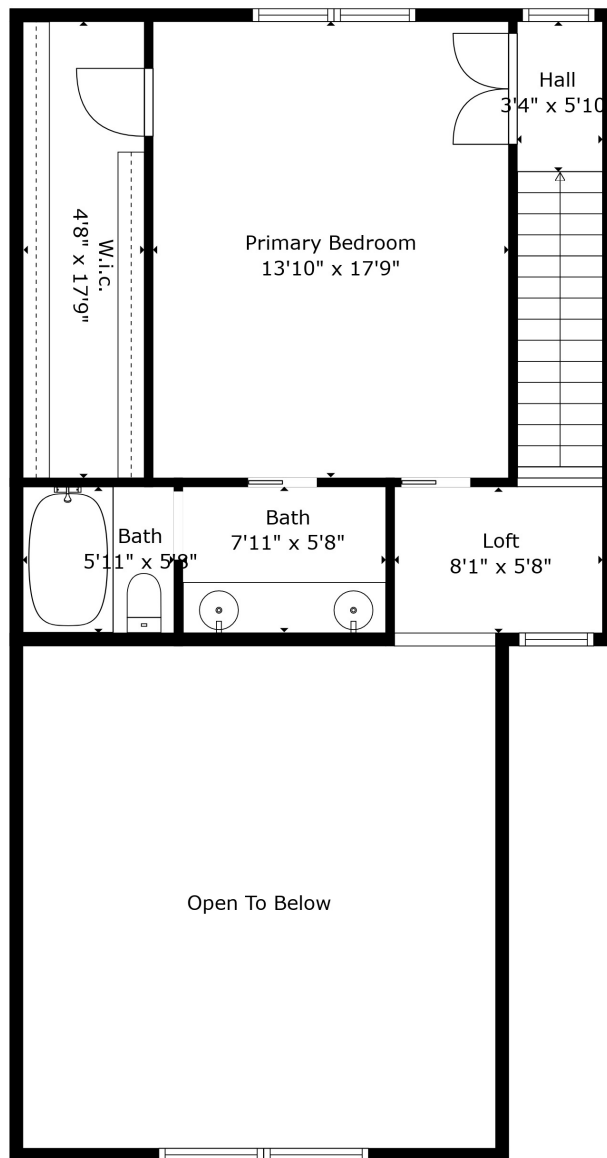

Floor 1

Floor 2

Floor 3

TOTAL: 1875 sq. ft

FLOOR 1: 447 sq. ft, FLOOR 2: 883 sq. ft, FLOOR 3: 545 sq. ft
 EXCLUDED AREAS: GARAGE: 356 sq. ft, PATIO: 411 sq. ft, STORAGE: 9 sq. ft,
 OPEN TO BELOW: 359 sq. ft

TOTAL: 1875 sq. ft

FLOOR 1: 447 sq. ft, FLOOR 2: 883 sq. ft, FLOOR 3: 545 sq. ft
 EXCLUDED AREAS: GARAGE: 356 sq. ft, PATIO: 411 sq. ft, STORAGE: 9 sq. ft,
 OPEN TO BELOW: 359 sq. ft

Measurements Are Calculated By Cubicasa Technology. Deemed Highly Reliable But Not Guaranteed.