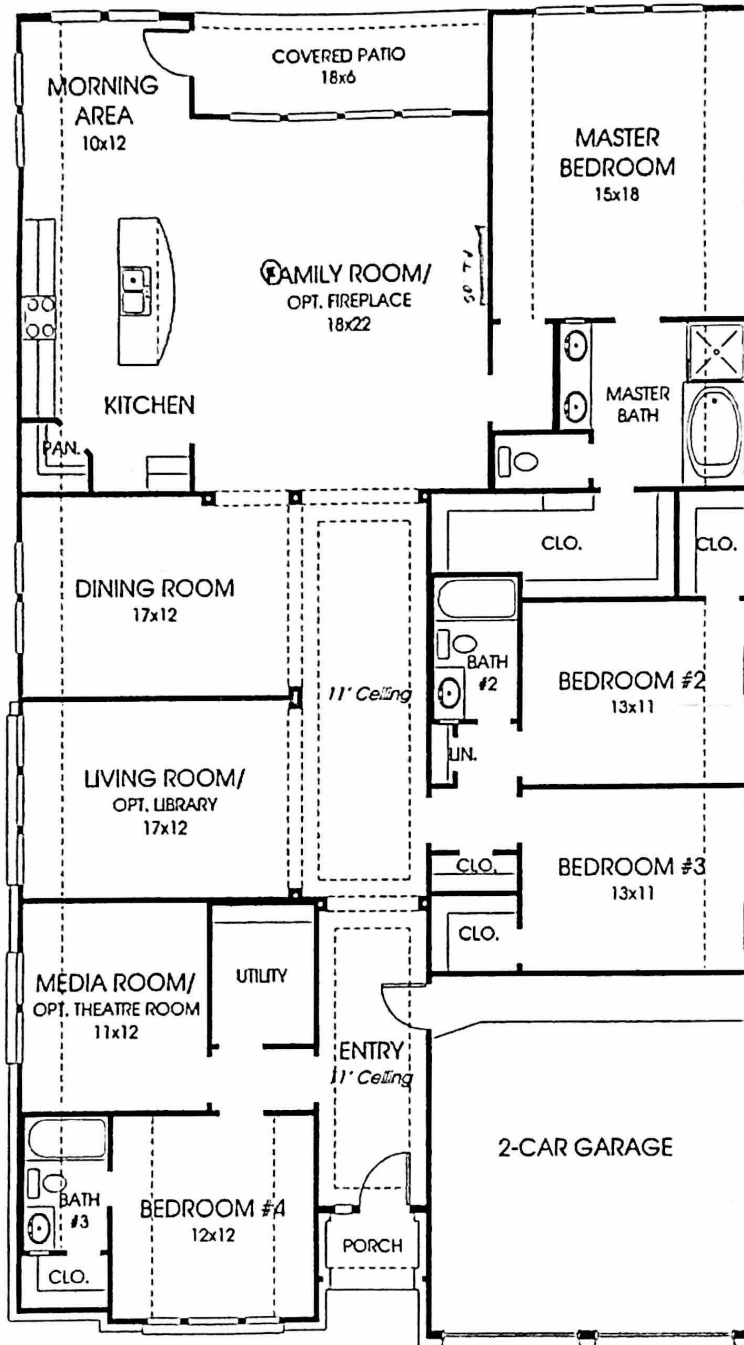

DESIGNS

Plan 2784W

This home contains approximately 2,784 square feet and includes four bedrooms and three baths.

Note: The options listed on this brochure are available at an additional cost.

01/21/2009 - Perry Homes
(CLACL-W)

PERRY HOMES