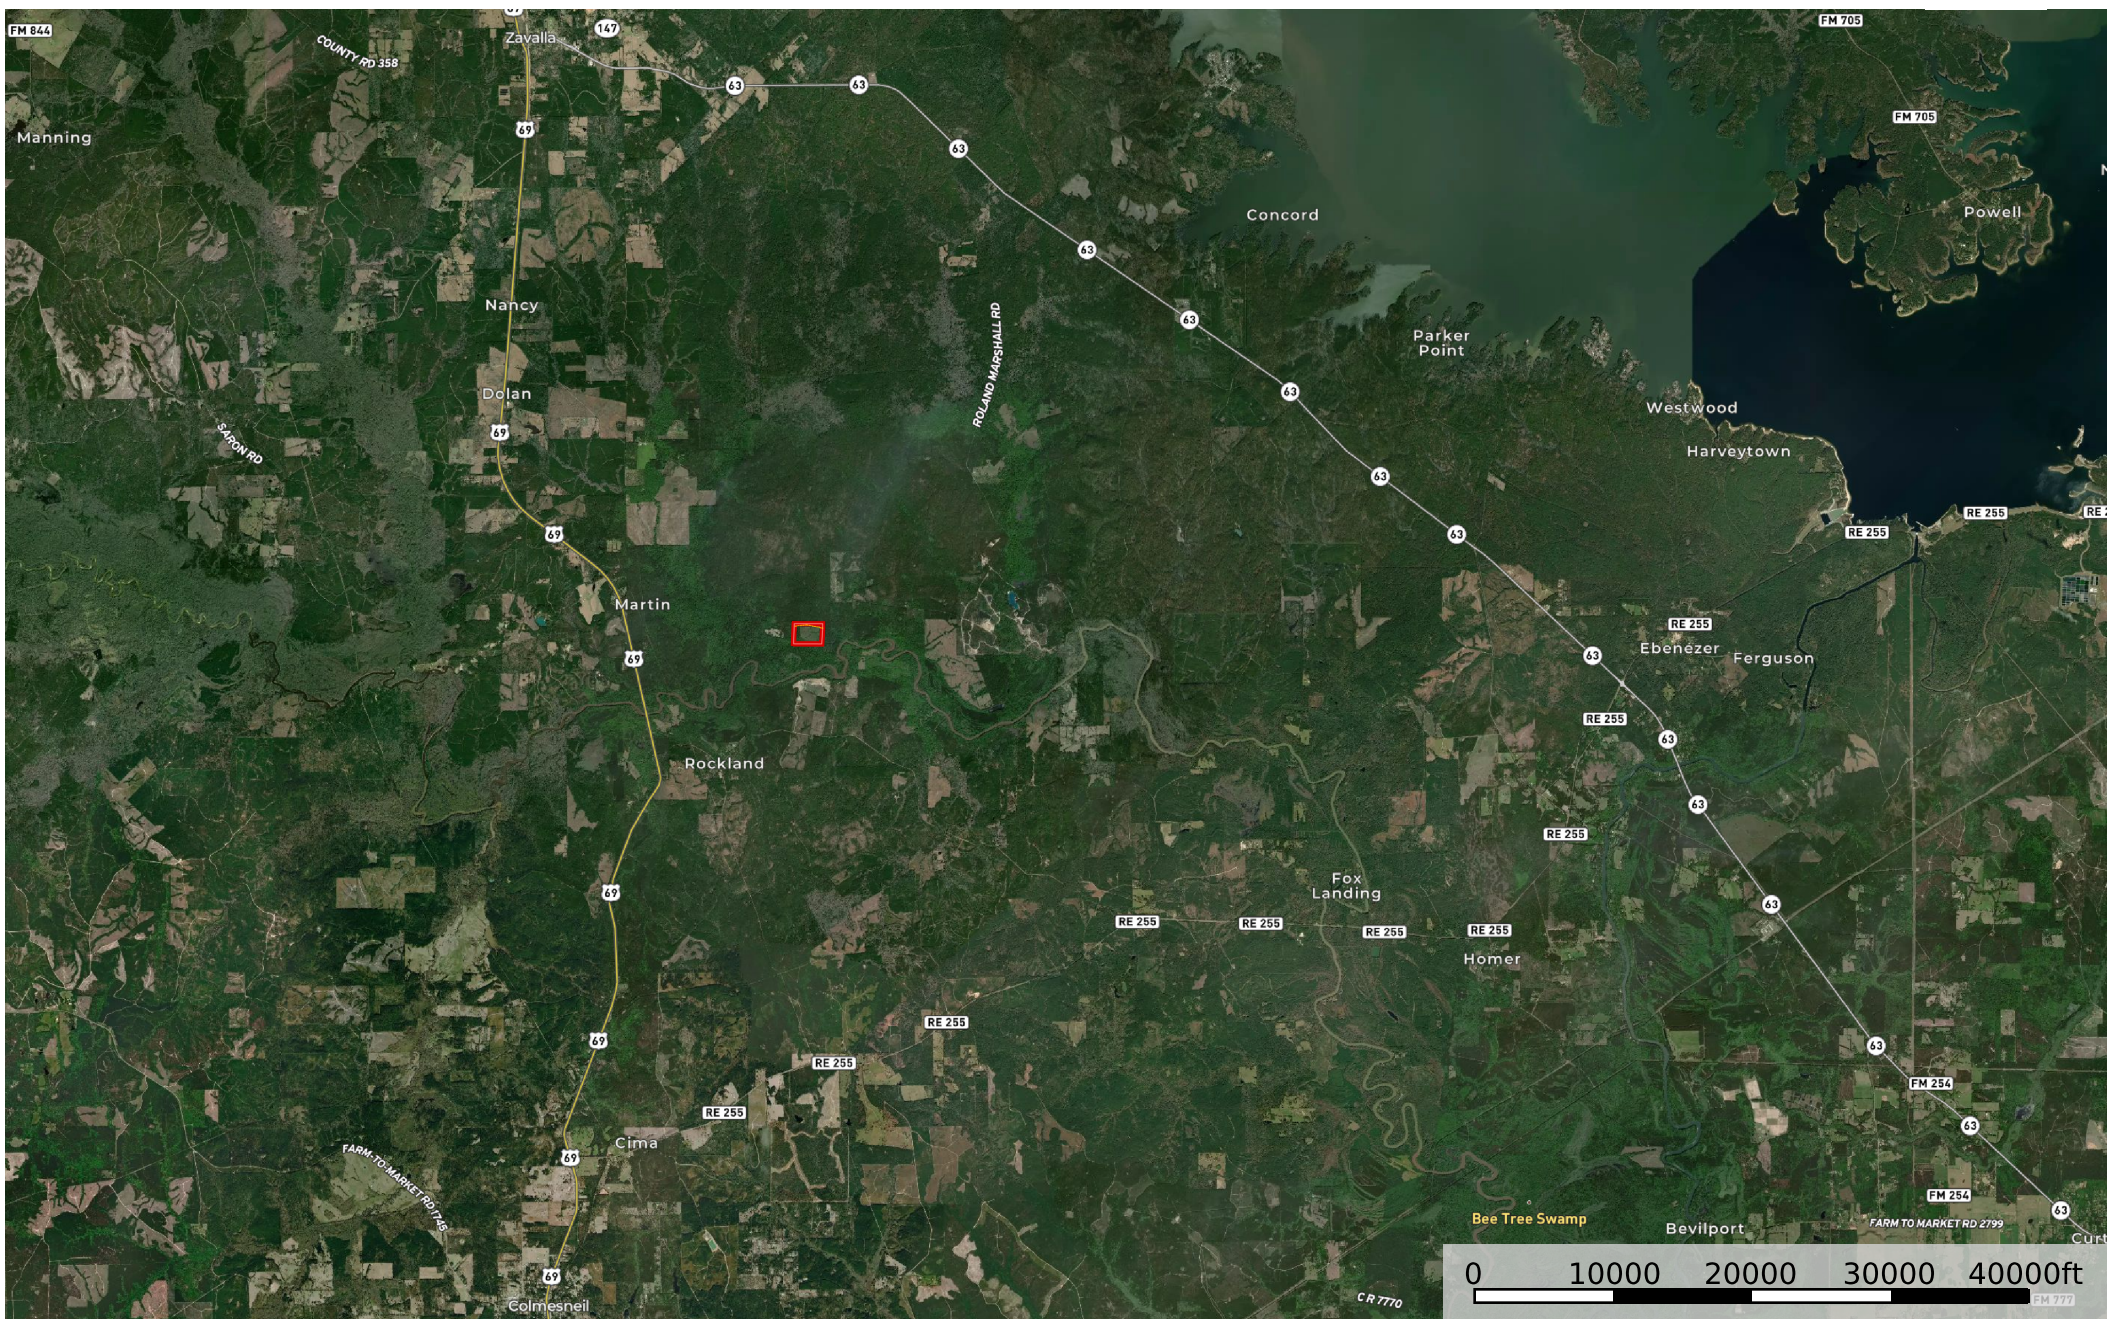

TBD CR 10 Jasper Co (Ray Boykin)

Jasper County, Texas, 66.24 AC +/-

Power Line Boundary

Data presented is for reference purposes only and cannot be guaranteed.