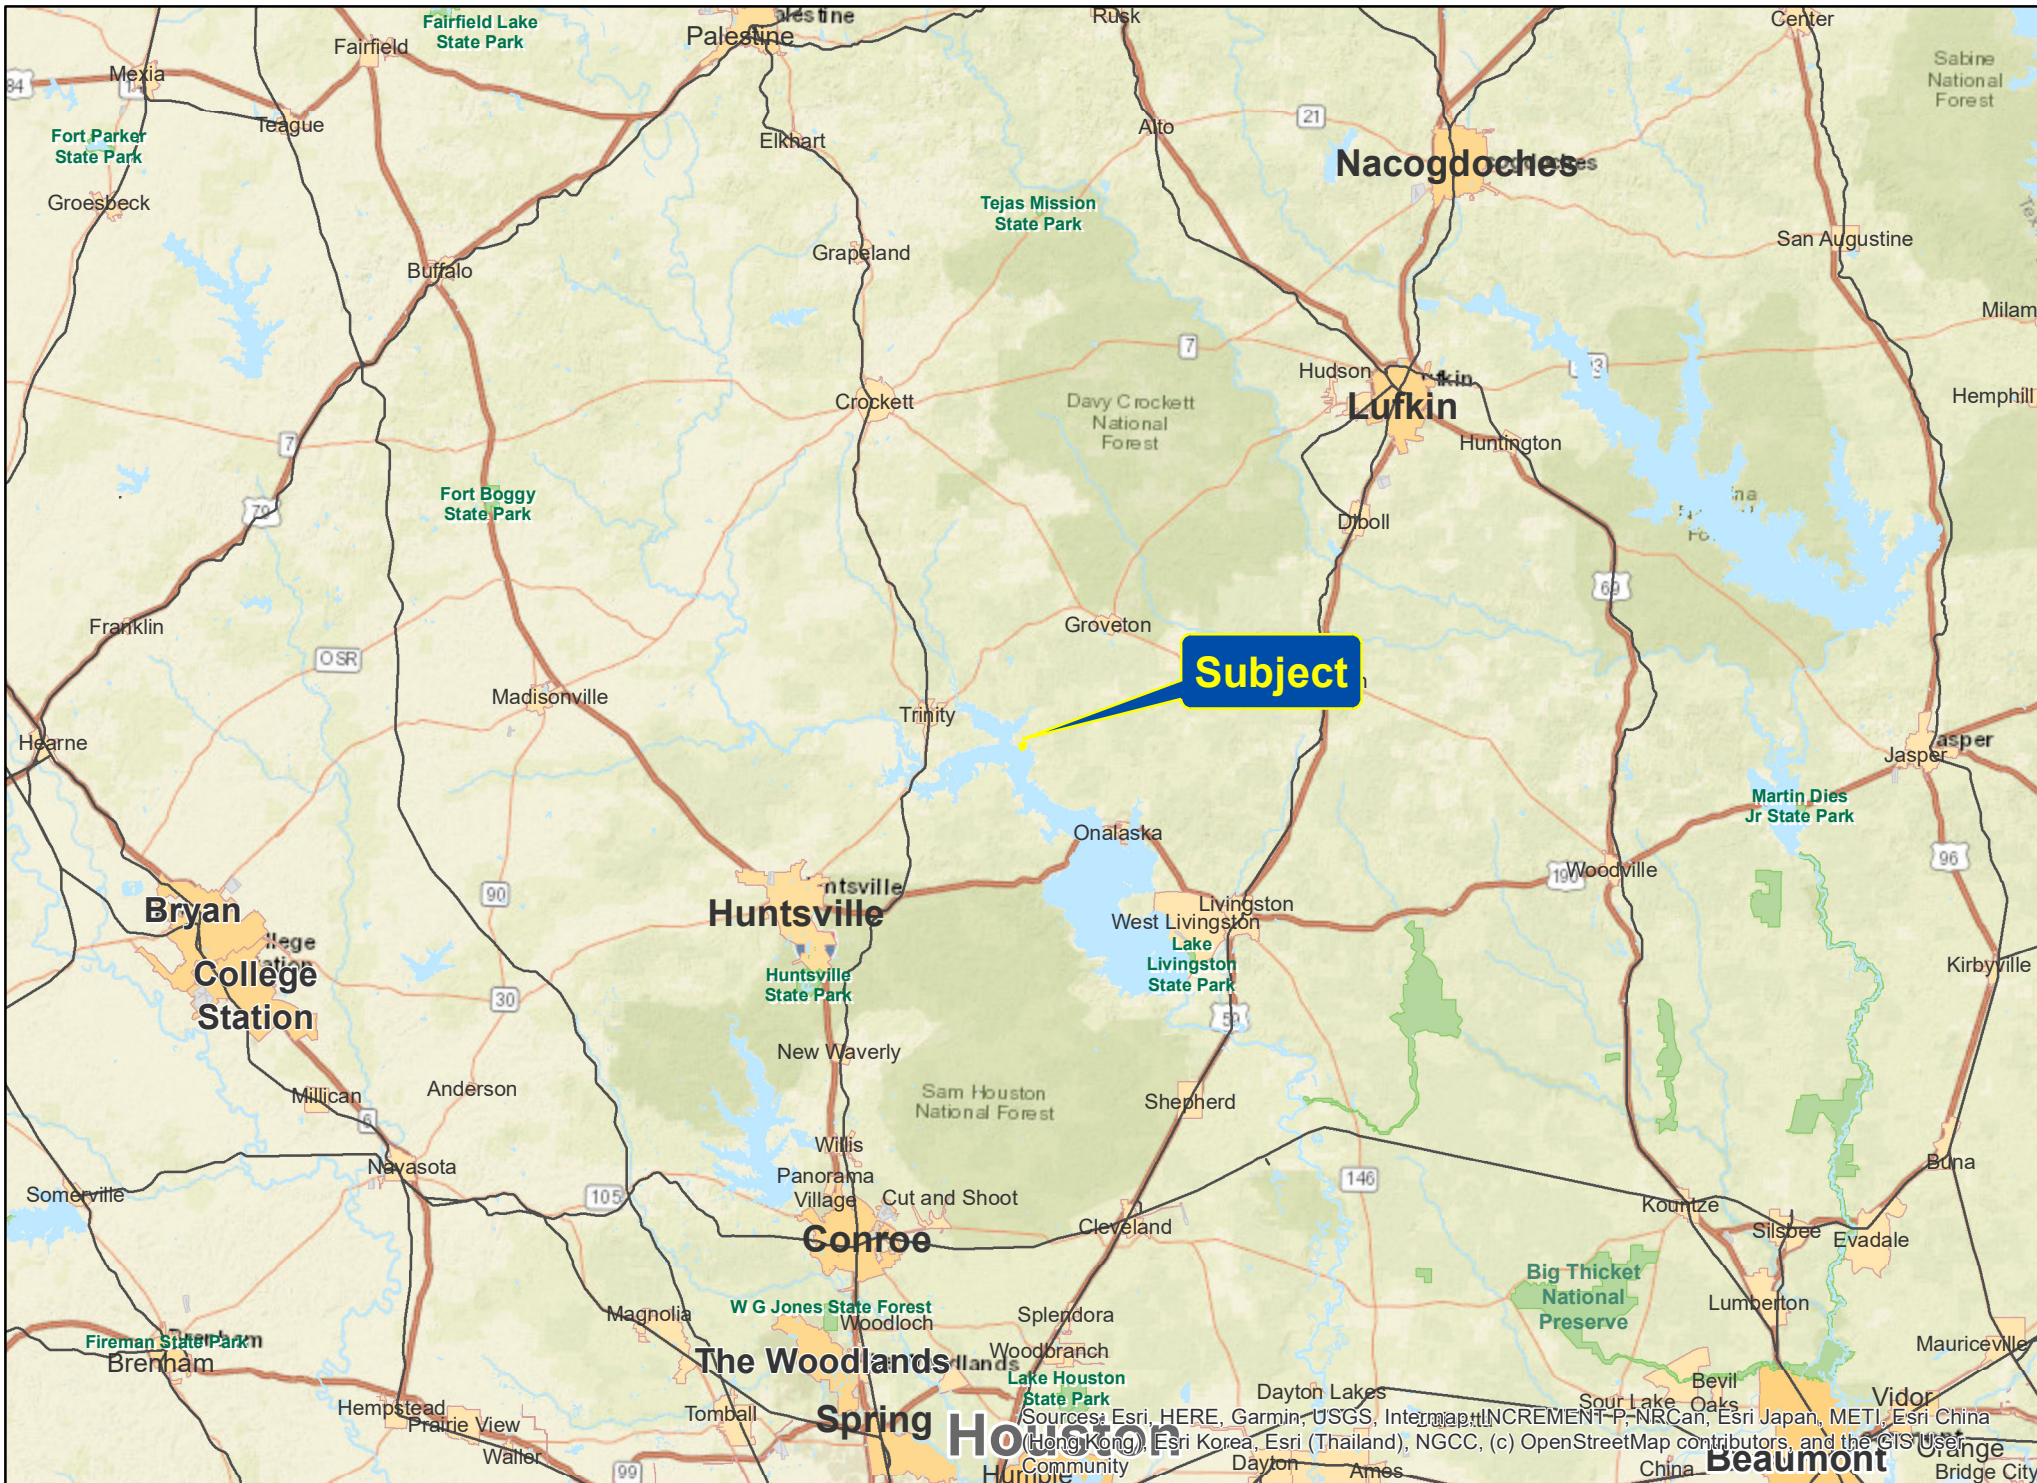

35 Acres | FM 356 | Trinity Co., Texas

For illustration purposes only.