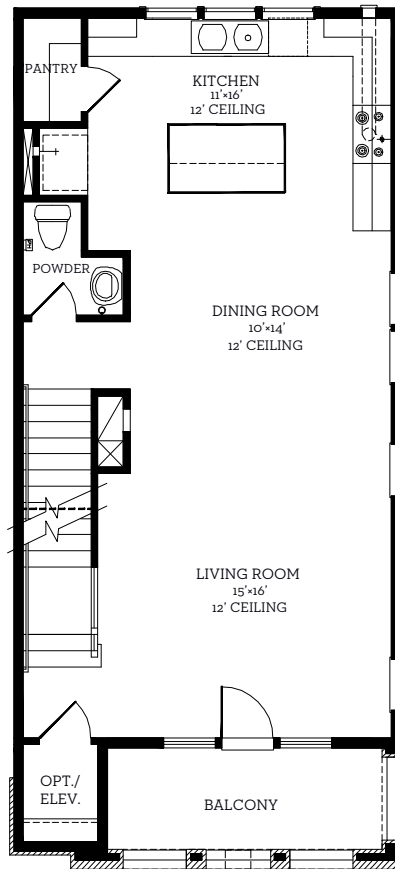

# INTOWN

— HOMES —

9517 London Bridge Station

2,037 sq.ft.

3 bedrooms / 3.5 baths

**First Floor**  
419 sq.ft.

**Second Floor**  
791 sq.ft.

**Third Floor**  
827 sq.ft.