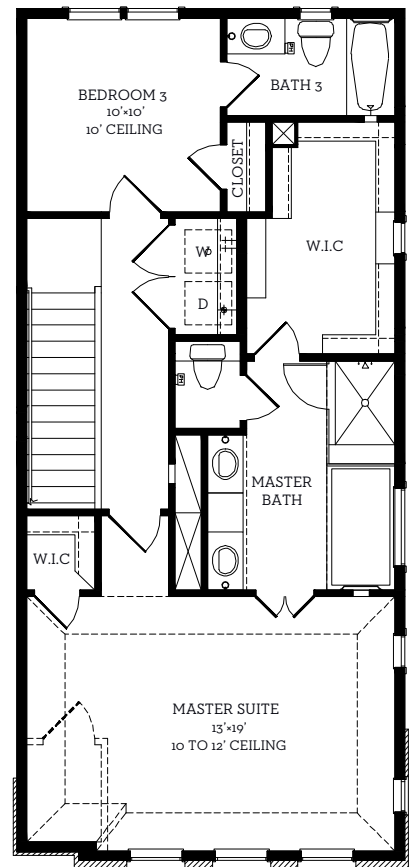

# INTOWN

— HOMES —

9517 London Bridge Station

2,037 sq.ft.

3 bedrooms / 3.5 baths

**First Floor**  
419 sq.ft.

**Second Floor**  
791 sq.ft.

**Third Floor**  
827 sq.ft.