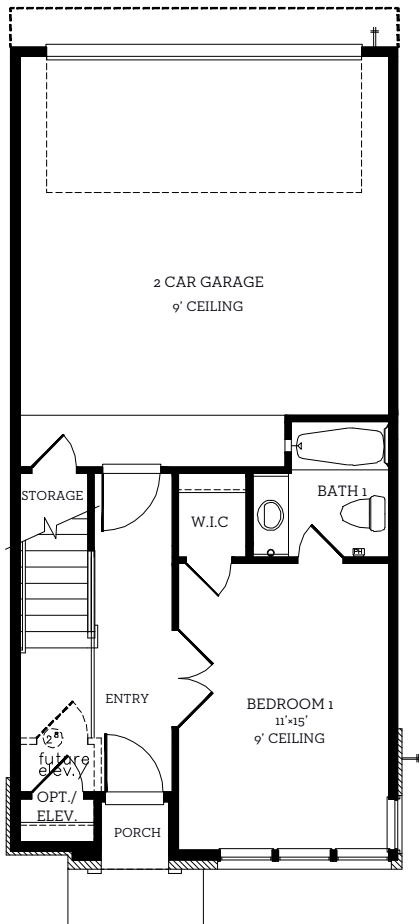

# INTOWN

— HOMES —

9517 London Bridge Station

2,037 sq.ft.

3 bedrooms / 3.5 baths

**First Floor**  
419 sq.ft.

**Second Floor**  
791 sq.ft.

**Third Floor**  
827 sq.ft.