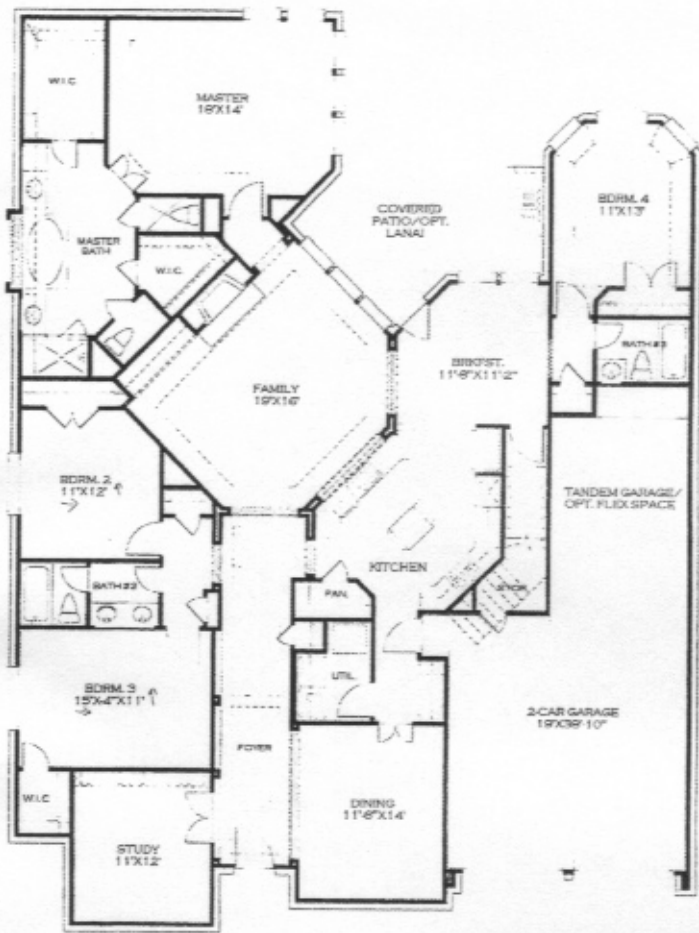

WOODRIDGE HOMES

N

OPT. LANAI
ADD 176 SQ. FT.

OPT. FLEX/OFF.
ADD 275 SQ. FT.

OPT. BDRM. 5
ADD 275 SQ. FT.

OPT. DESK

S FIRST FLOOR

OPT. BDRM. 6
ADD 334 SQ. FT.

OPT. BONUS SPACE
ADD 334 SQ. FT.

OPT. GAMEROOM
ADD 334 SQ. FT.

PLAN 3105 3105 S.F.