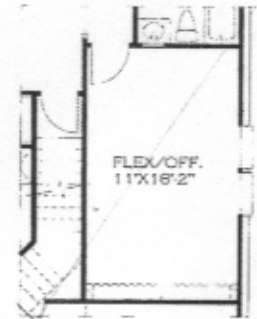

WOODRIDGE HOMES

N

OPT. LANAI
ADD 176 SQ. FT.

OPT. FLEX/OFF.
ADD 275 SQ. FT.

OPT. BDRM. 5
ADD 275 SQ. FT.

OPT. DESK

S FIRST FLOOR

OPT. BDRM. 6
ADD 334 SQ. FT.

OPT. BONUS SPACE
ADD 334 SQ. FT.

OPT. GAMEROOM
ADD 334 SQ. FT.

PLAN 3105 3105 S.F.