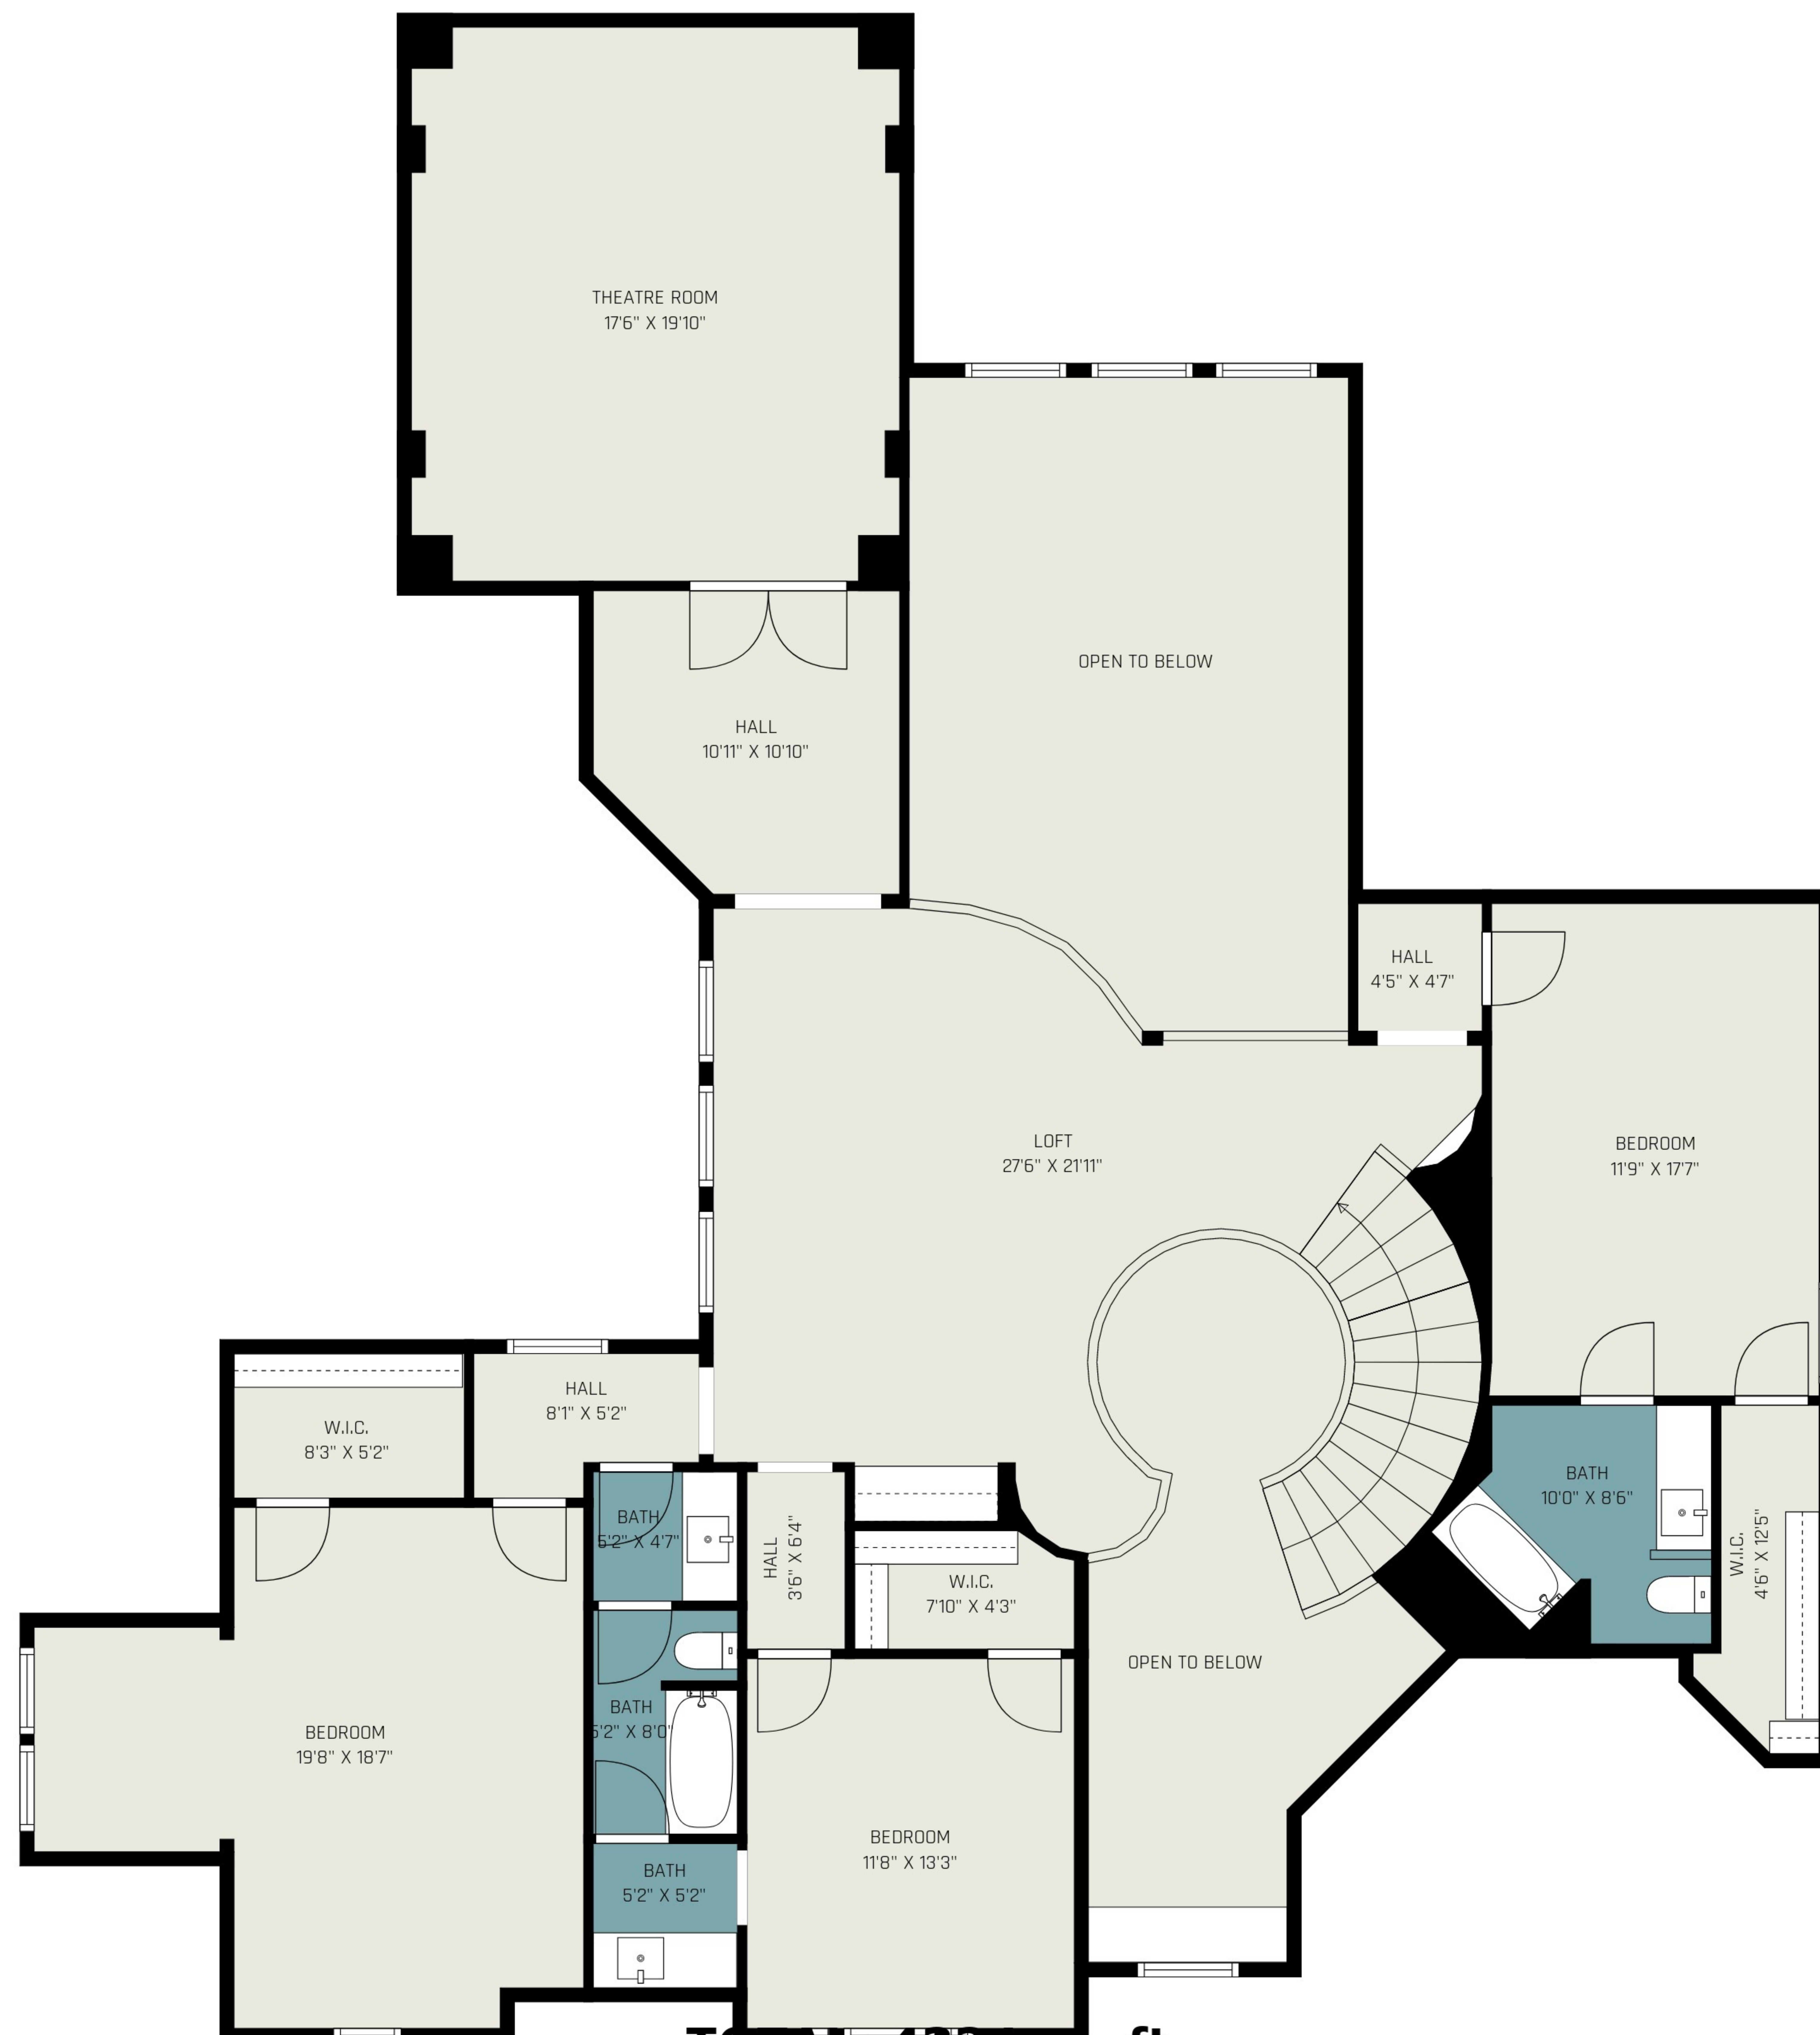

**TOTAL: 4334 sq. ft**

FLOOR 1: 2311 sq. ft, FLOOR 2: 2023 sq. ft

EXCLUDED AREAS: GARAGE: 651 sq. ft, COVERED PATIO: 308 sq. ft, PATIO: 890 sq. ft,  
 OPEN TO BELOW: 540 sq. ft

ALL IMAGES, DIMENSIONS, AND OTHER INFORMATION CONTAINED HEREIN ARE APPROXIMATE AND FOR ILLUSTRATIVE PURPOSES ONLY, AND SHALL NOT BE RELIED UPON BY ANY PARTY. NEXT DOOR PHOTOS MAKES NO REPRESENTATIONS OR WARRANTIES, AND DISCLAIMS ANY AND ALL LIABILITY ARISING FROM USE OF THIS INFORMATION. ALL INFORMATION HEREIN SHALL BE SUBJECT TO THE TERMS AND CONDITIONS FOUND AT NEXTDOORPHOTOS.COM/TC.