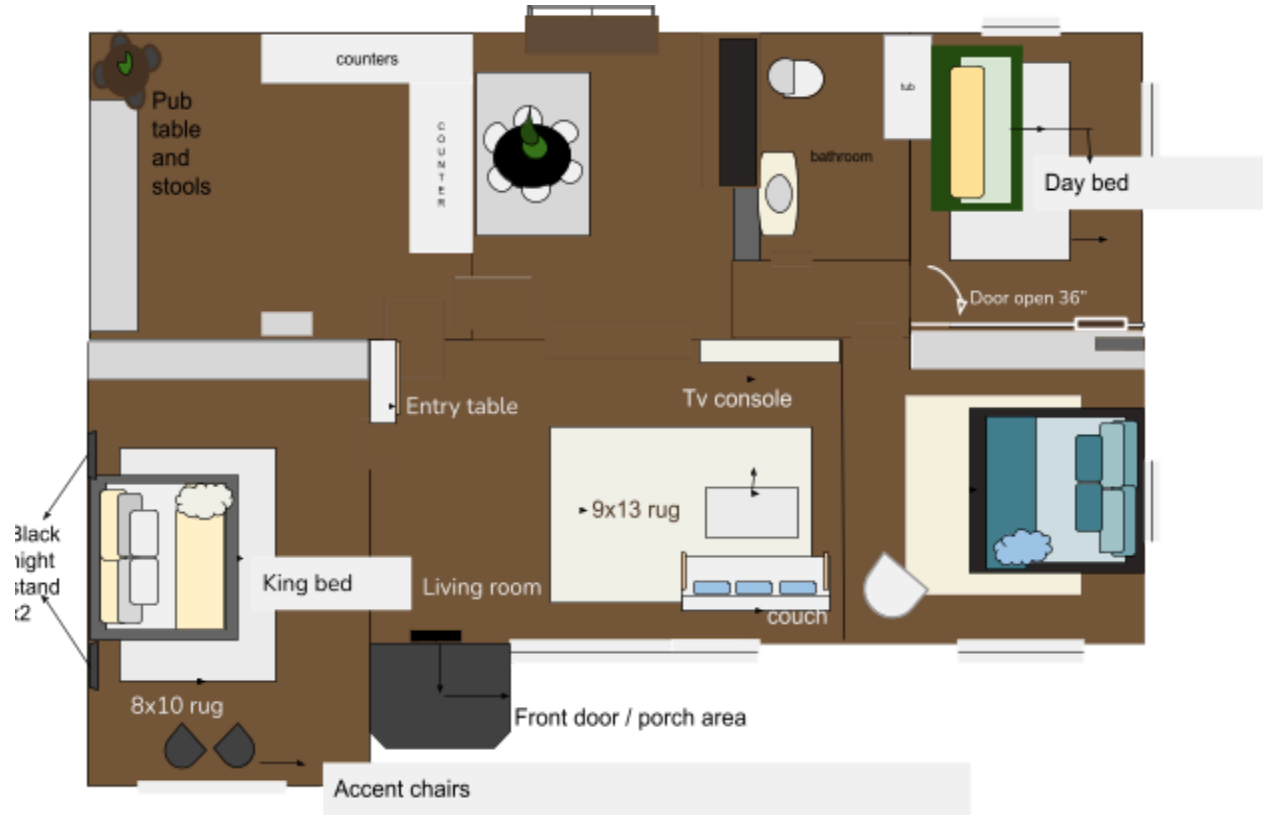

Staging view