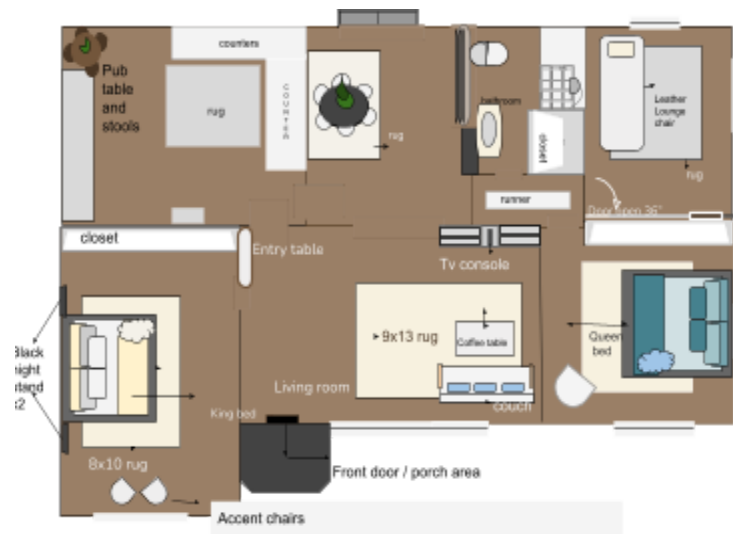

Staging view