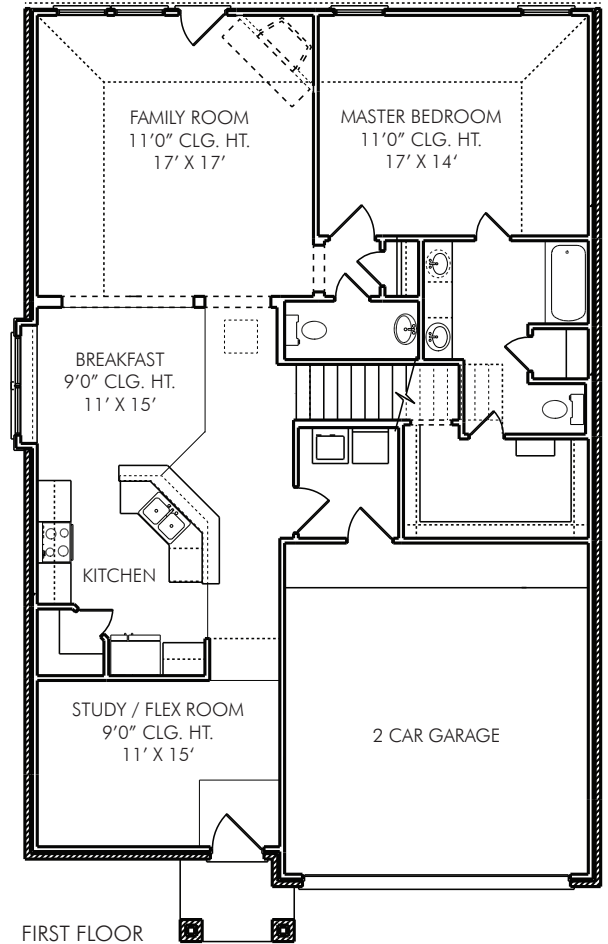

THE BEDFORD • 2,268 Sq. Ft.

- 4 Bedrooms, 2 1/2 Baths
- Spacious Family Room
- Master Bedroom with Large Walk-In Closet

SECOND FLOOR

OPT. MASTER BATH
WITH SEPERATE TUB
AND SHOWER

FIRST FLOOR

Approved by: 9/1/2012

All square footage is approximate. Anglia Homes reserves the right to change specifications and designs without notice.