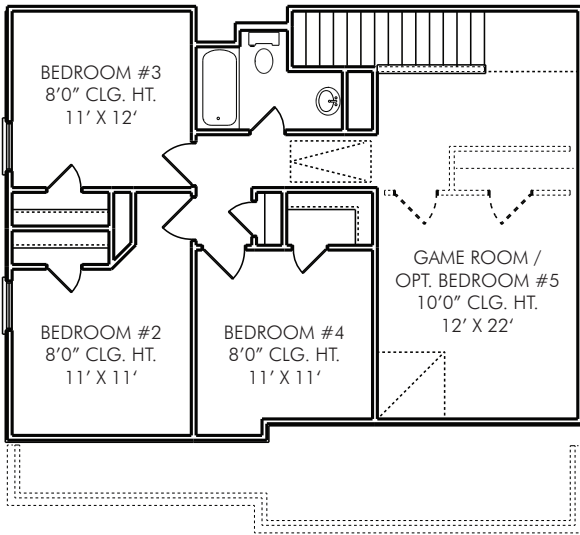

THE BEDFORD • 2,268 Sq. Ft.

- 4 Bedrooms, 2 1/2 Baths
- Spacious Family Room
- Master Bedroom with Large Walk-In Closet

SECOND FLOOR

OPT. MASTER BATH
WITH SEPERATE TUB
AND SHOWER

FIRST FLOOR

Approved by: 9/1/2012