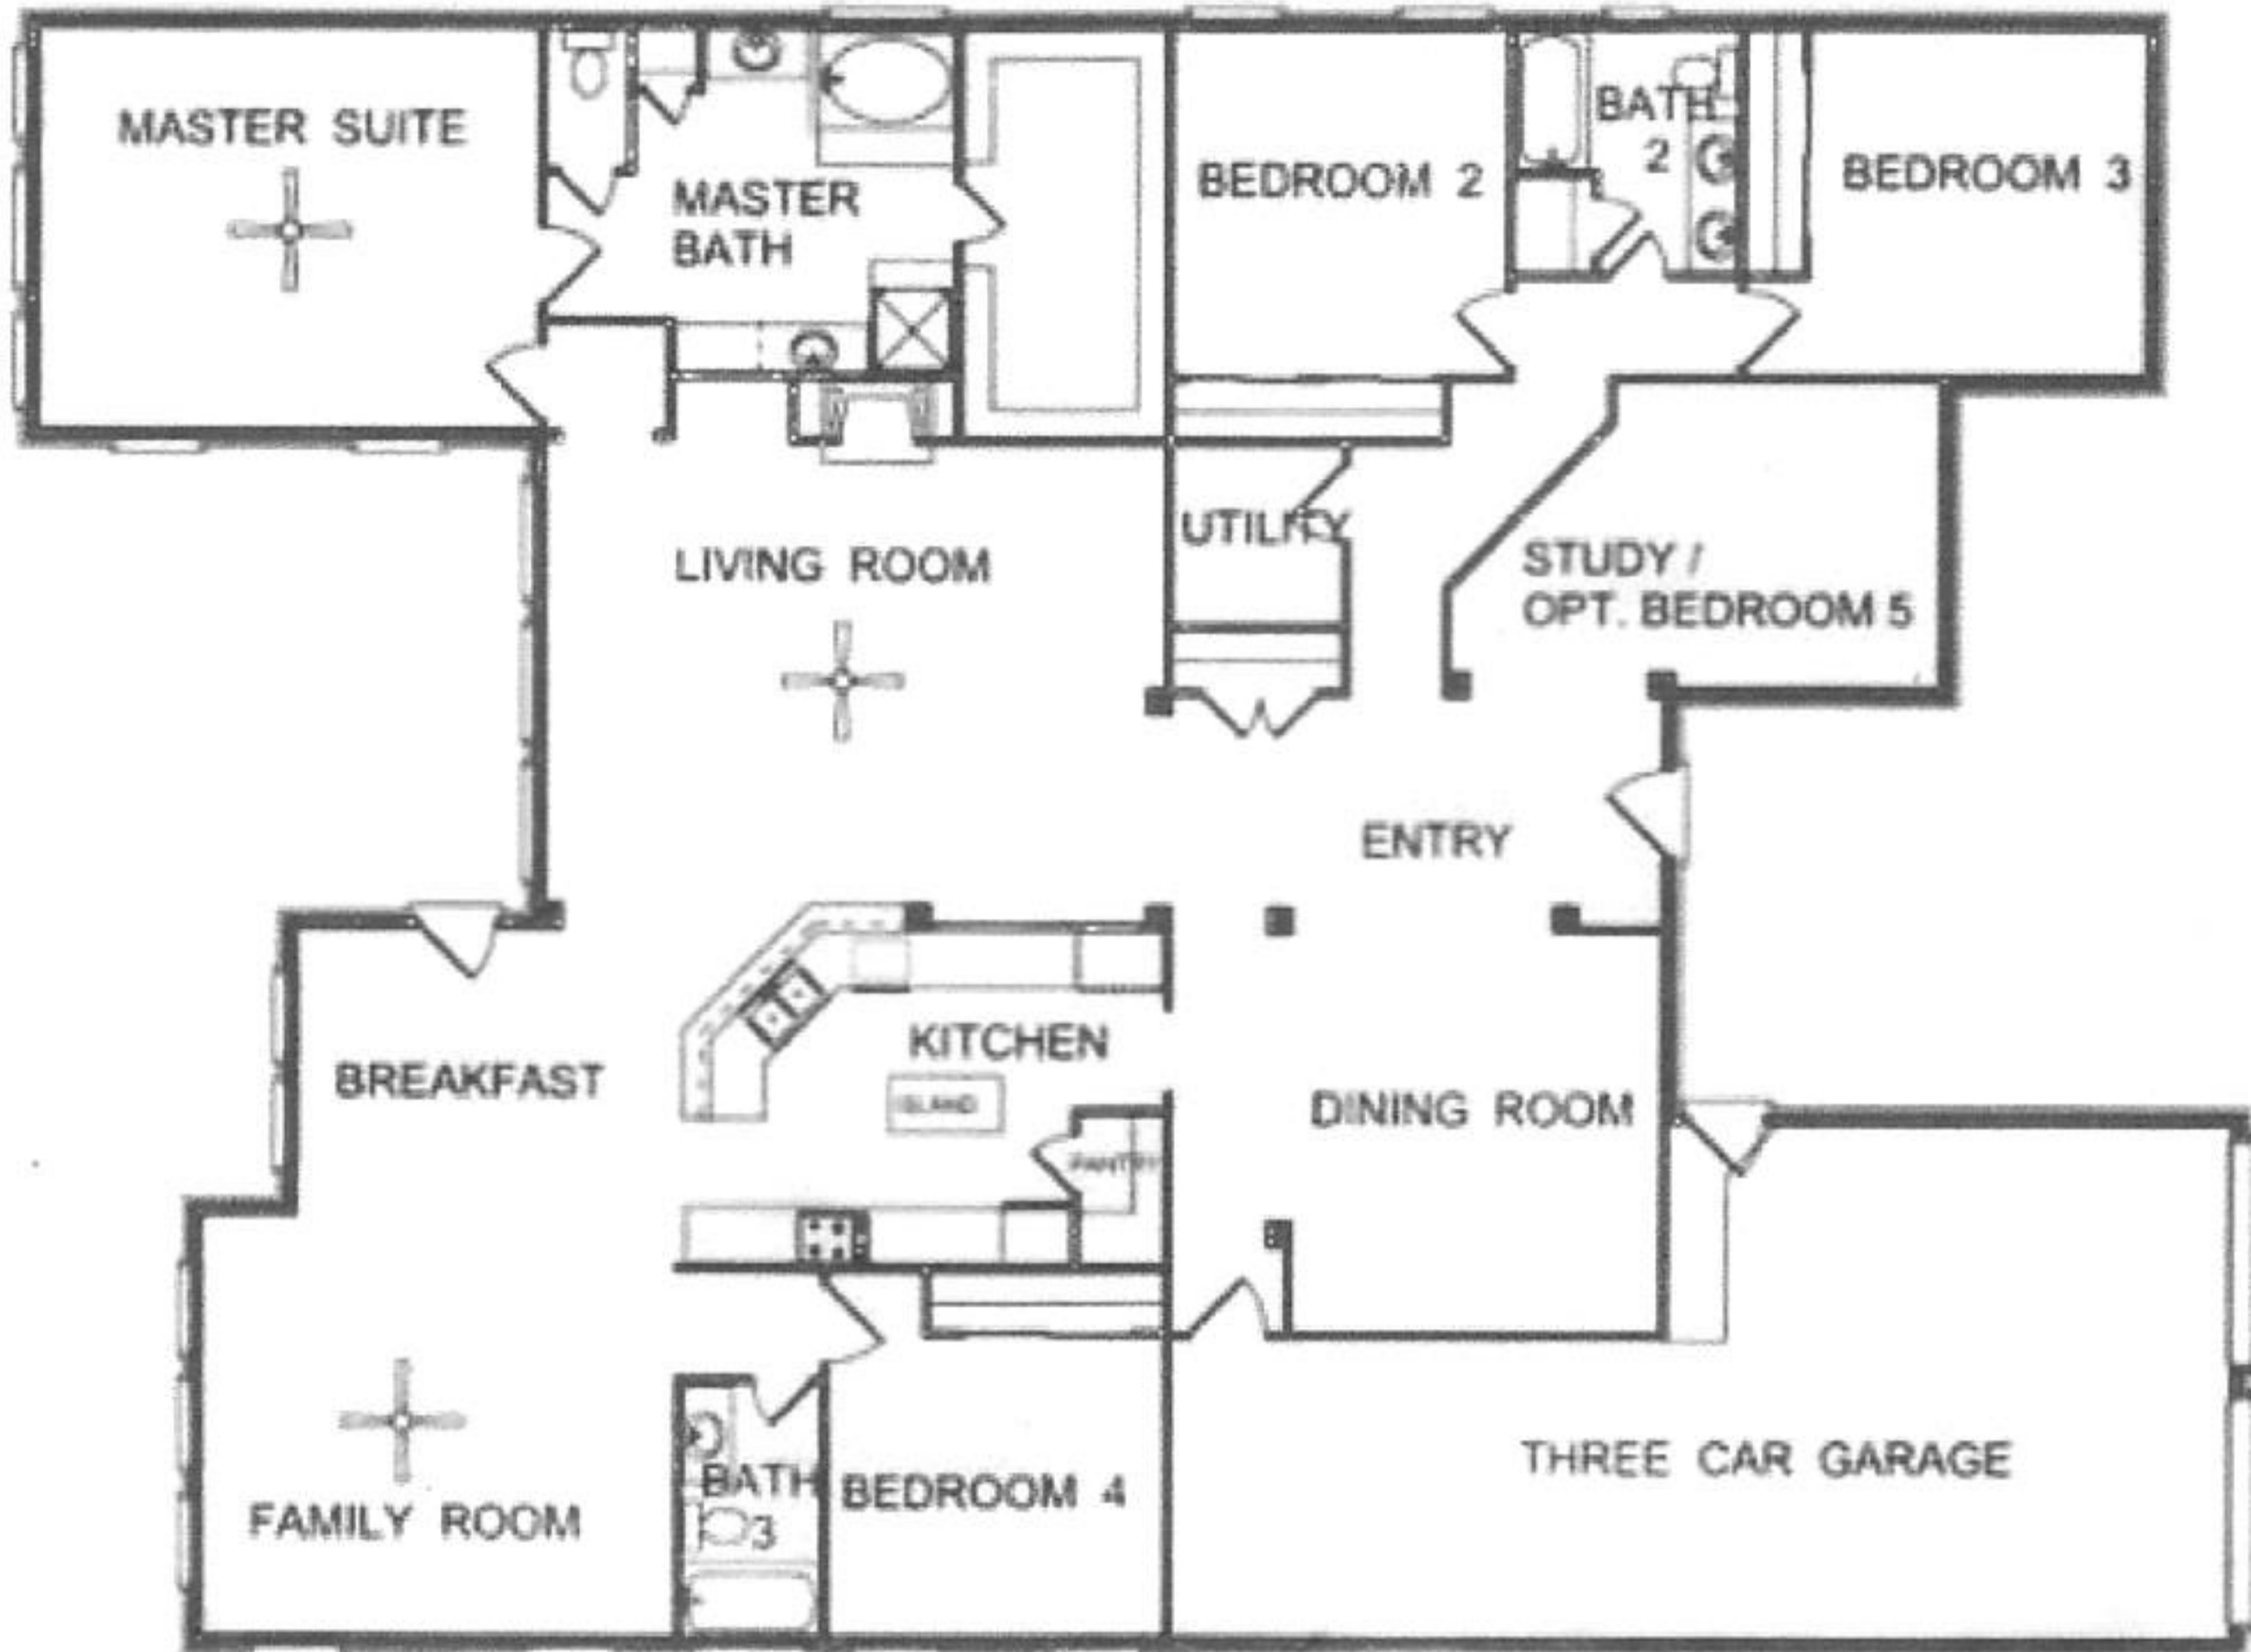

Floor Plan

[Free Brochure](#)

[Contact Now](#)

River Park: Section 10
1-866-352-6647 TOLL FREE
Richmond, TX 77469
Brighton Homes

[Map & Directions](#) [Send to a Friend](#) [Print this Page](#)

Plan Details

Image #1

Available New Homes

Address	Bed	Bath	Sq. Ft.	Status	Avail	From
10000 WINDY HOLLOW	3	2	2100	Call	Call	Call

[Verify Details](#)

Builder Details

Sales Office
1-866-352-6647