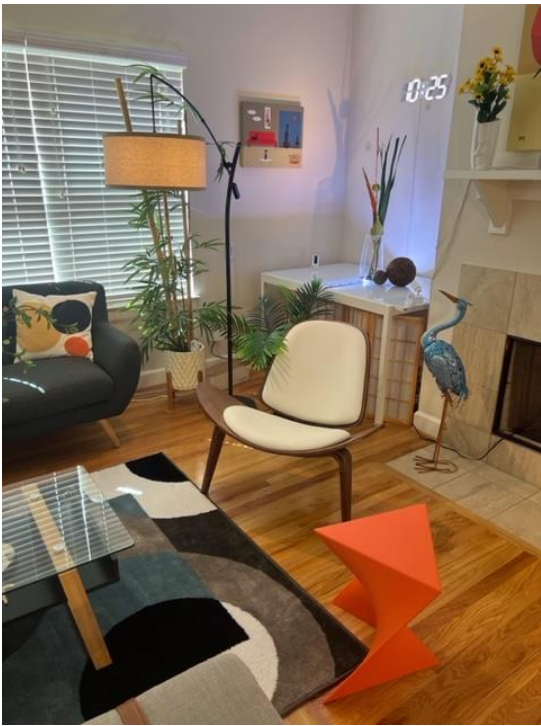

The Round frame on wall with all ornaments pictured, the 3 tier light, bamboo tree.

Potted plant at stairwell.

3 vase with plant décor inside at stairwell.

Picture frame on second floor

The 4 tier bamboo with decors & Motion activated trash can.

The adjustable height round table with 2 Grey cloth chairs.

Set of 2 white swivel chairs.

The big picture canvas frame

Tv and tv frame wheel, table, 2 Floor lamp.

Fluval edge aquarium with filter system.

The 2 round green plants, seasoning on The oven in picture of kitchen.
Wall, glass display on table, coffee cups.
Led light on kitchen wall.

3 tier Bamboo with 3 fake plants.

Only Glass table with swivel, white chair.

Flat bed frame with mattress.

TV and TV holder with wheels, table as pictured.

Sofa, 2 pillows, coffee table, bench chair & rug

White chair and plants in photo.

Another white chair