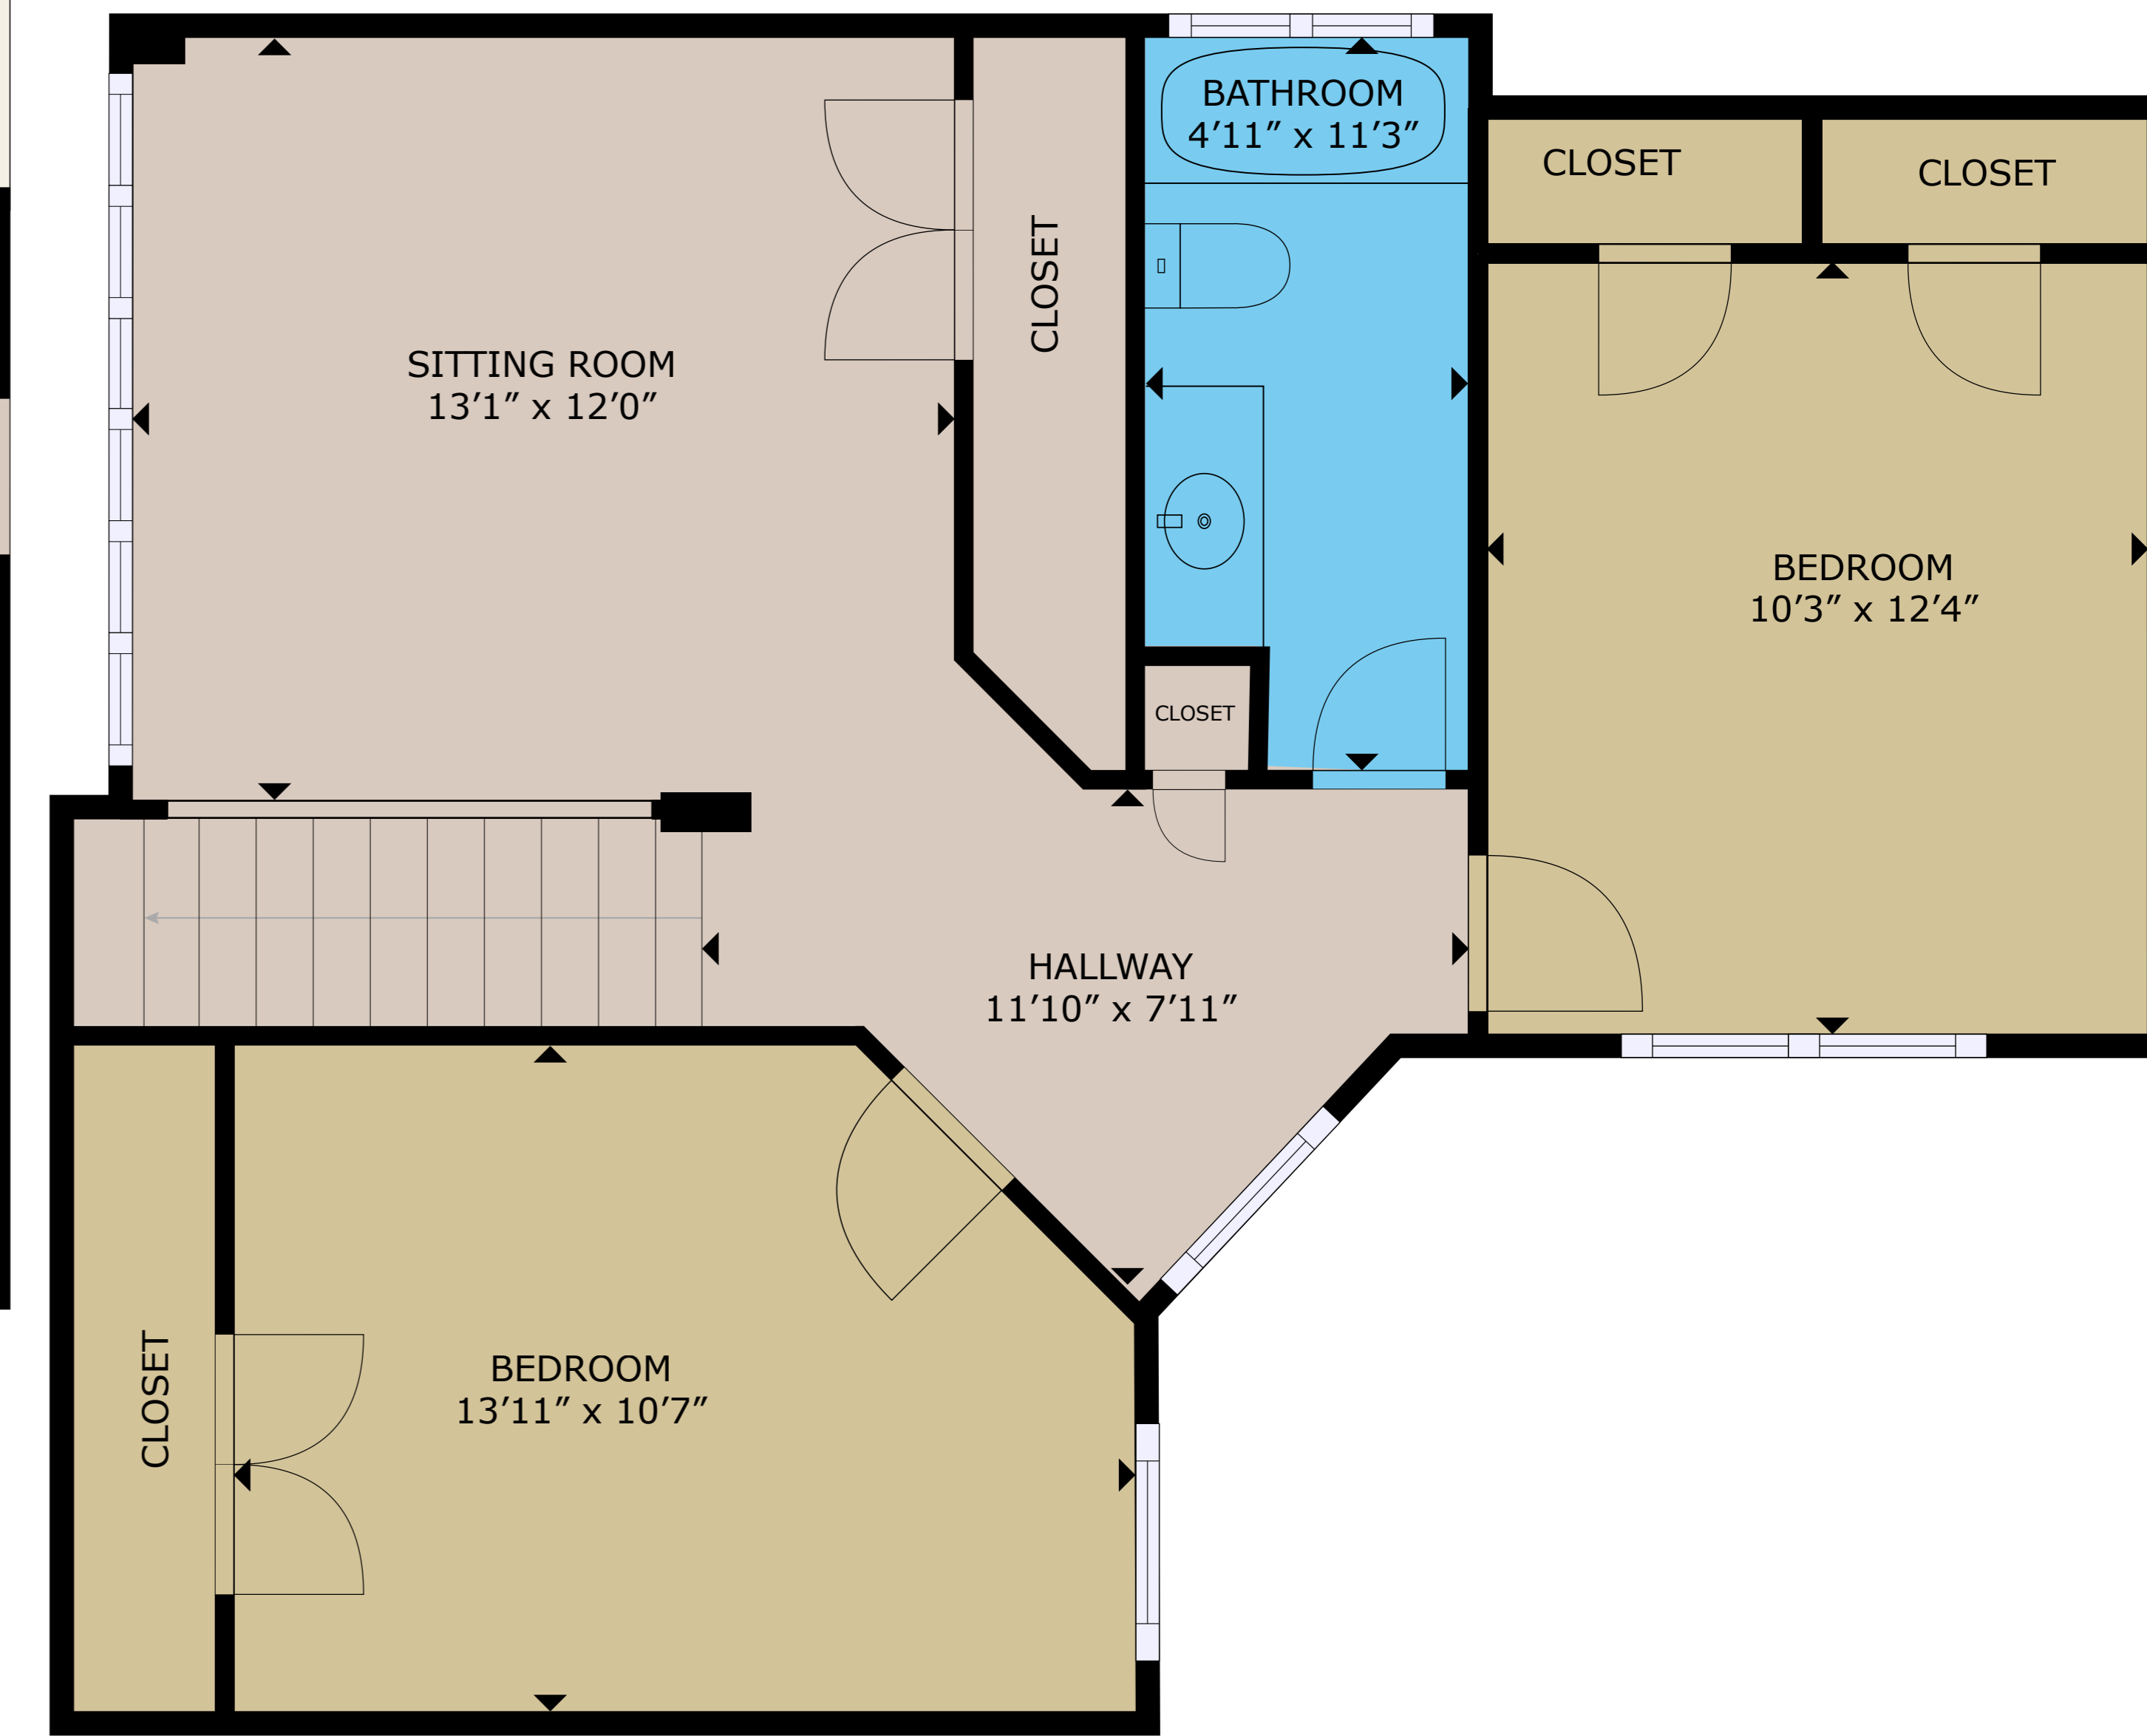

FLOOR 1

FLOOR 2

GROSS INTERNAL AREA  
 FLOOR 1: 947 sq. ft, FLOOR 2: 662 sq. ft  
 TOTAL: 1,609 sq. ft  
 SIZES AND DIMENSIONS ARE APPROXIMATE, ACTUAL MAY VARY.