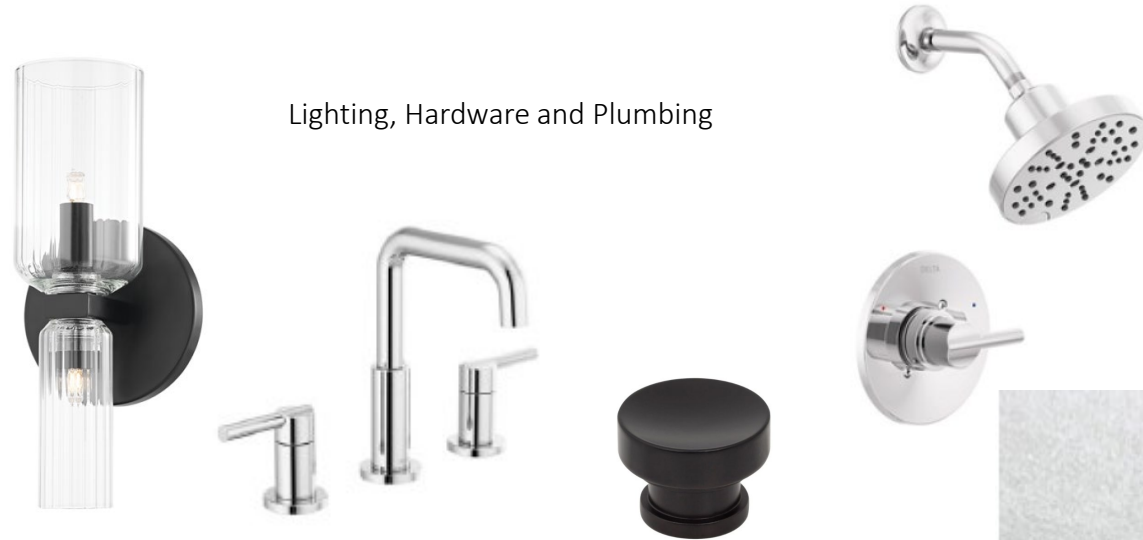

Lighting, Hardware and Plumbing